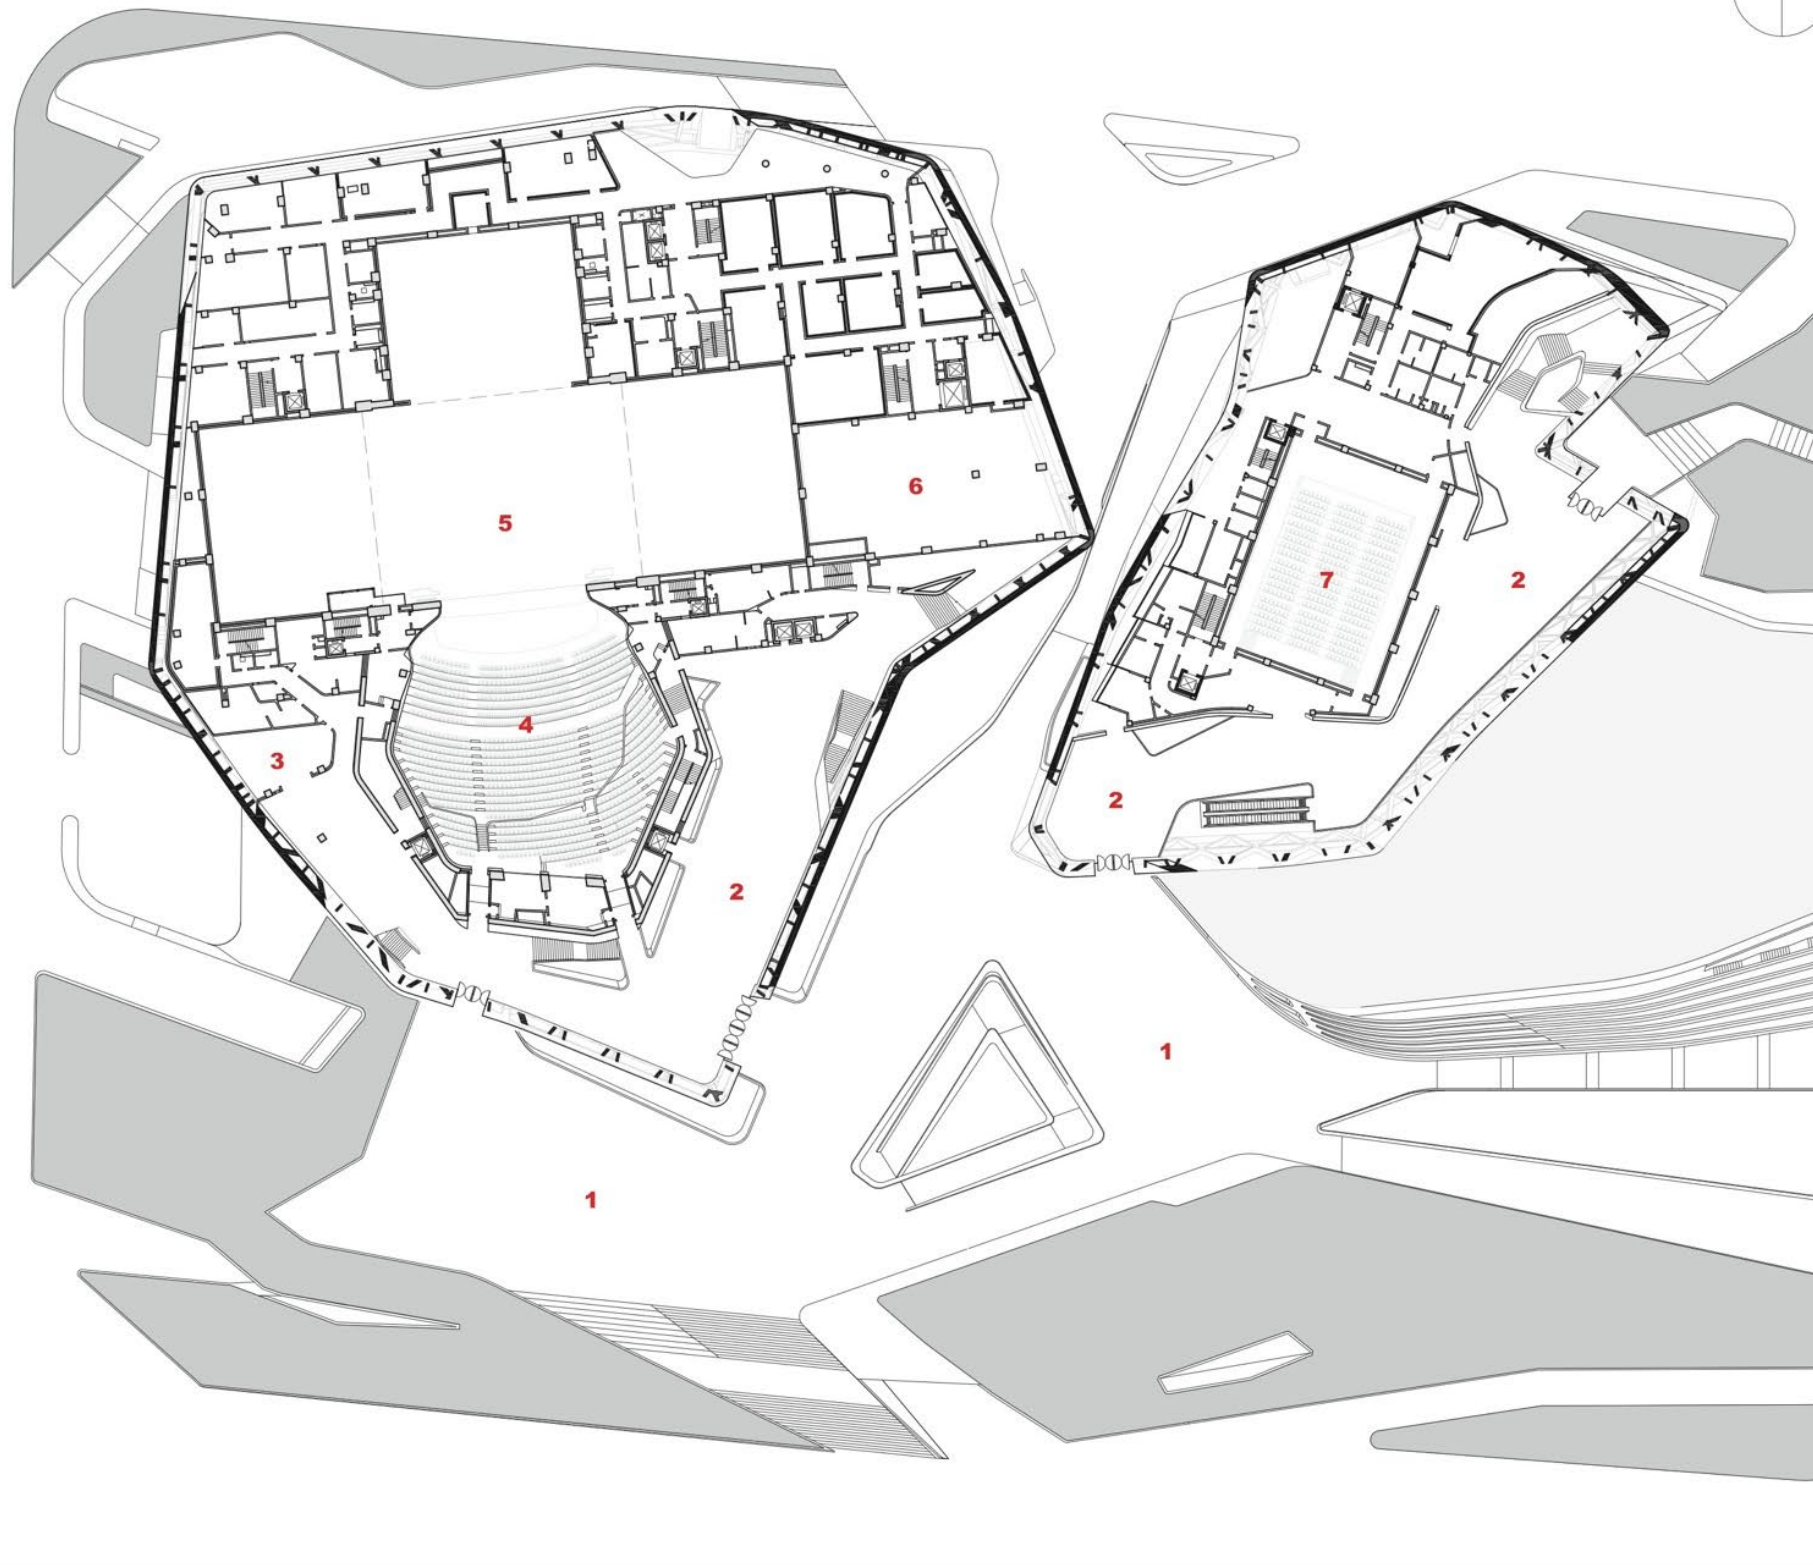

# GUANGZHOU OPERA HOUSE

Guangzhou, China    Opera House    2003 - 2010

GUANGZHOU OPERA HOUSE  
PLAN LEVEL 5.00M

- 1. PLAZA
- 2. FOYER
- 3. CLOAK ROOM
- 4. AUDITORIUM

Guangzhou, China Opera House 2003 - 2010