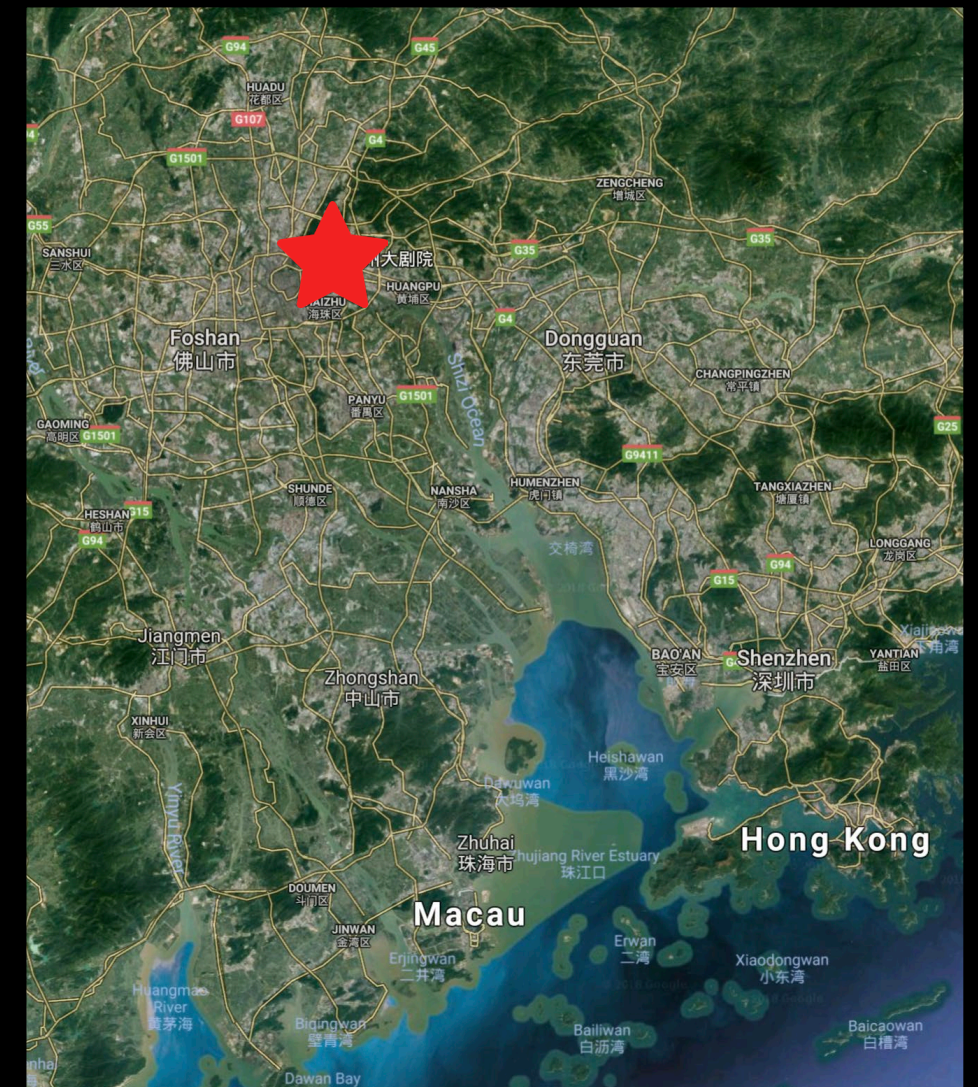

# GUANGZHOU OPERA HOUSE

Guangzhou, China    Opera House    2003 - 2010

GUANGZHOU OPERA HOUSE  
PLAN LEVEL 5.00M

- 1. PLAZA
- 2. FOYER
- 3. CLOAK ROOM
- 4. AUDITORIUM

Guangzhou, China Opera House 2003 - 2010