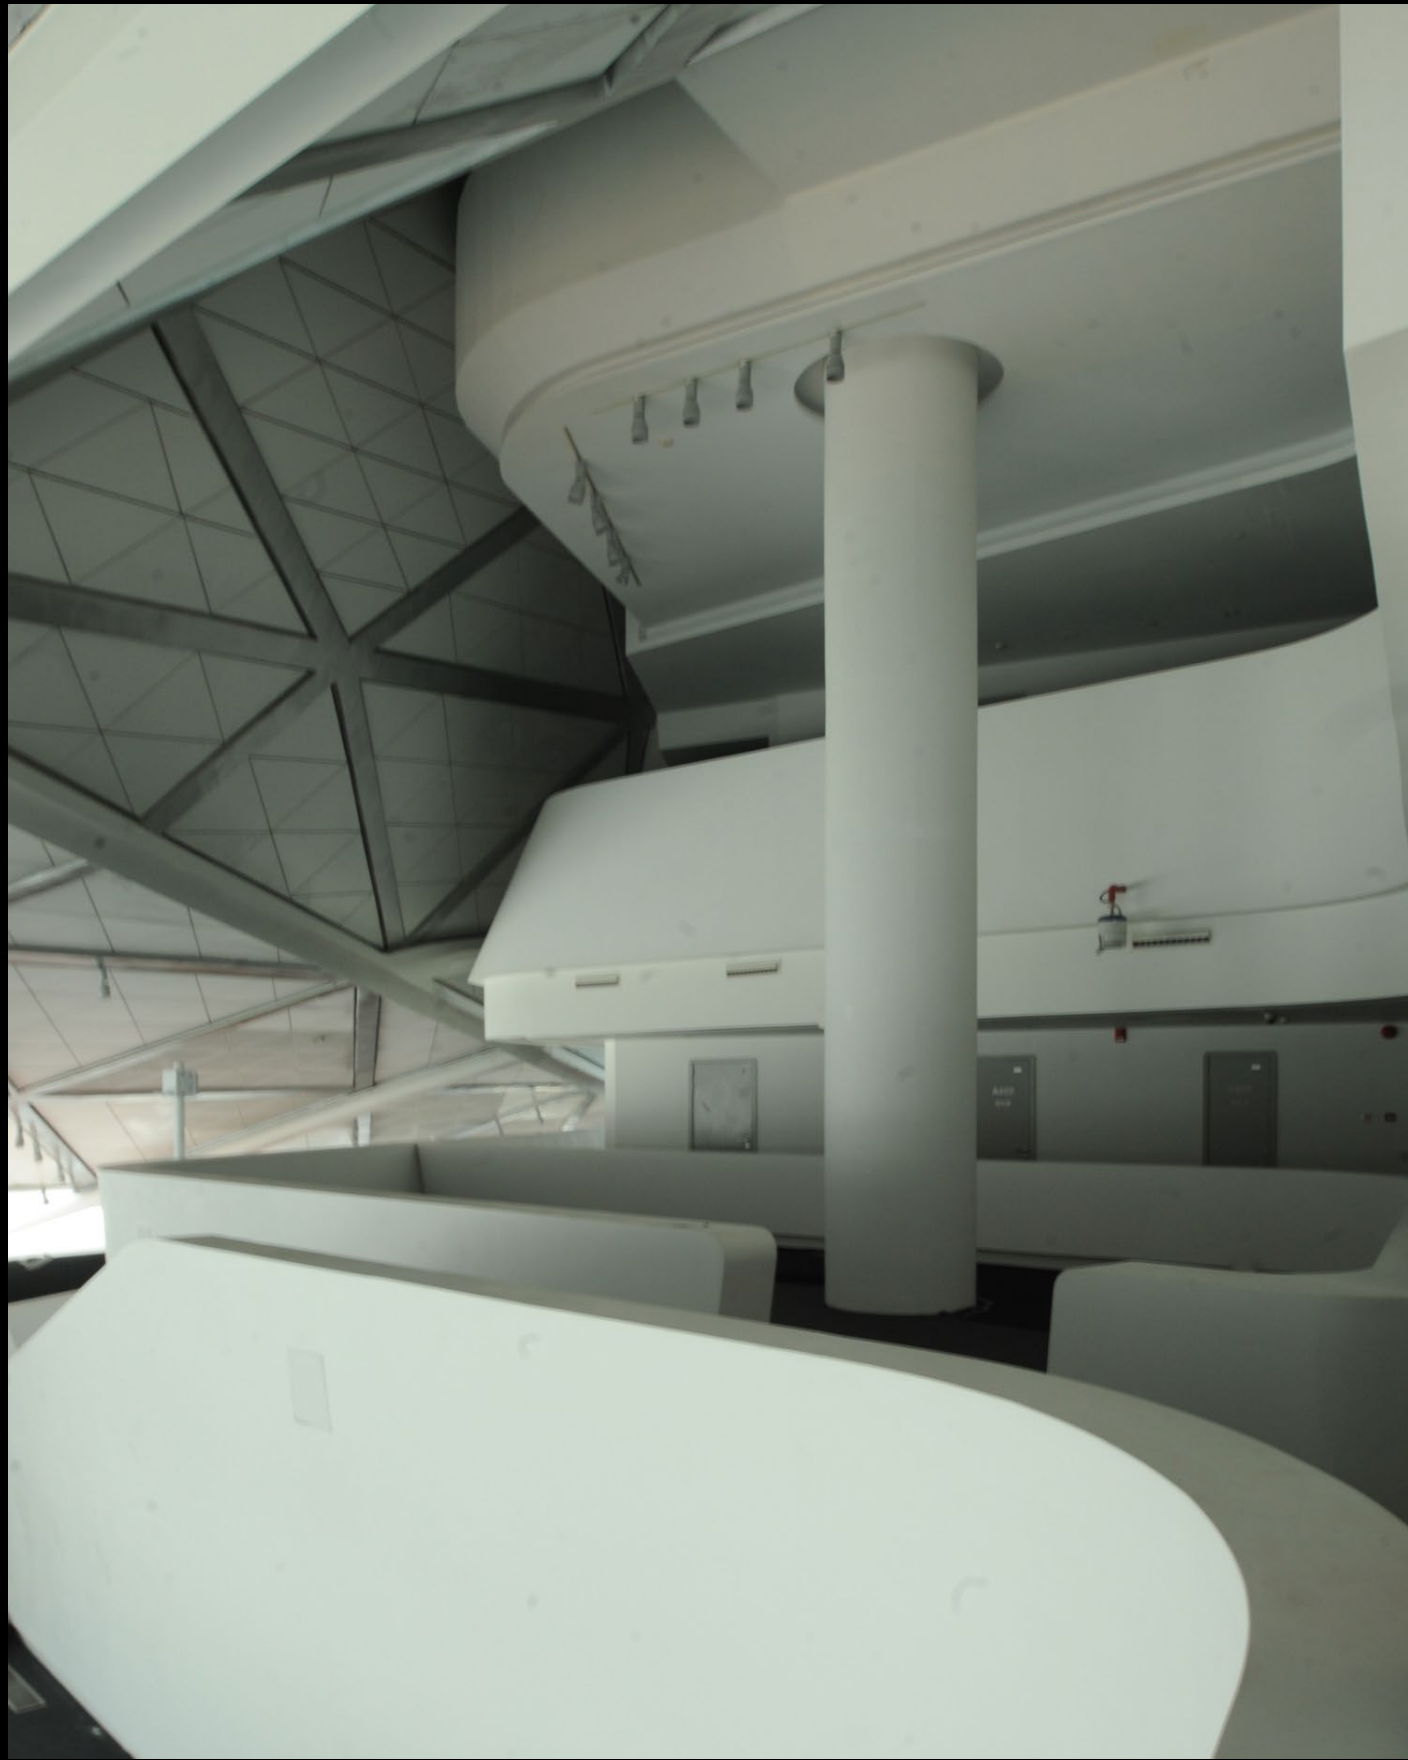

Guangzhou, China Opera House 2003 - 2010