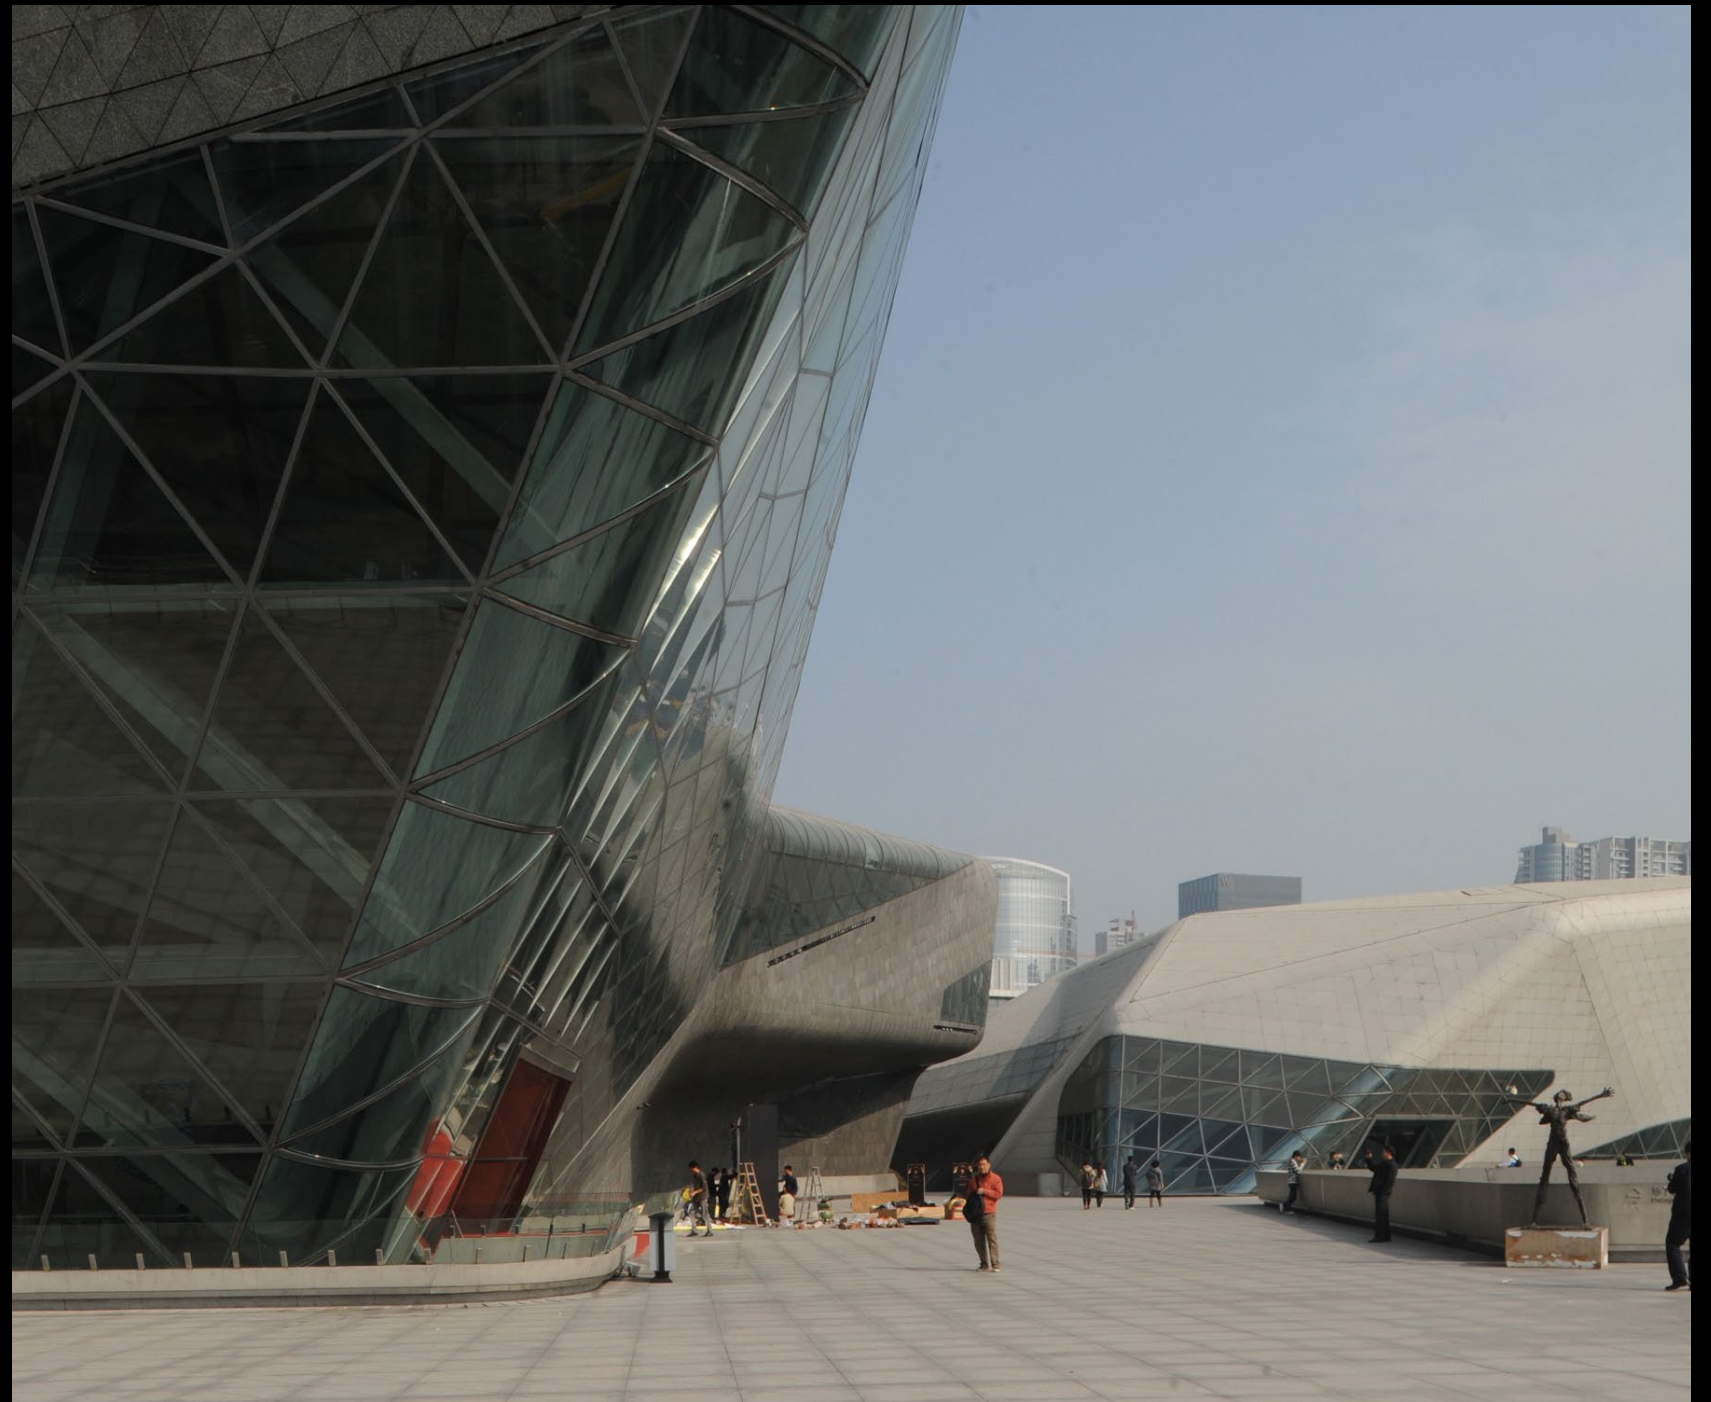

Guangzhou, China   Opera House   2003 - 2010