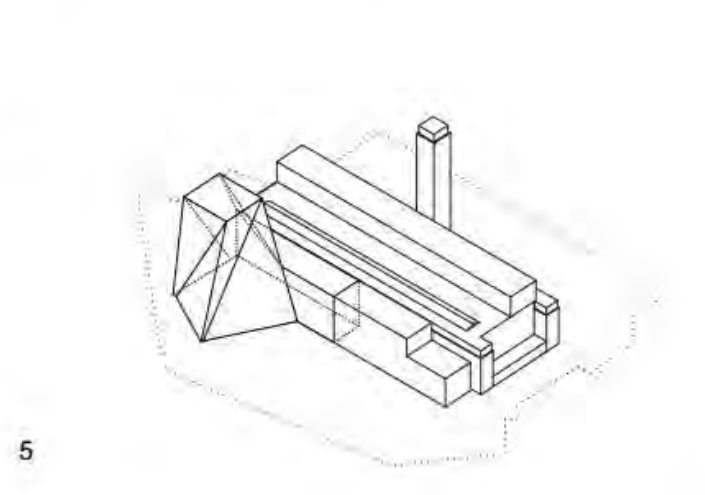

3

6

Diagrams

5