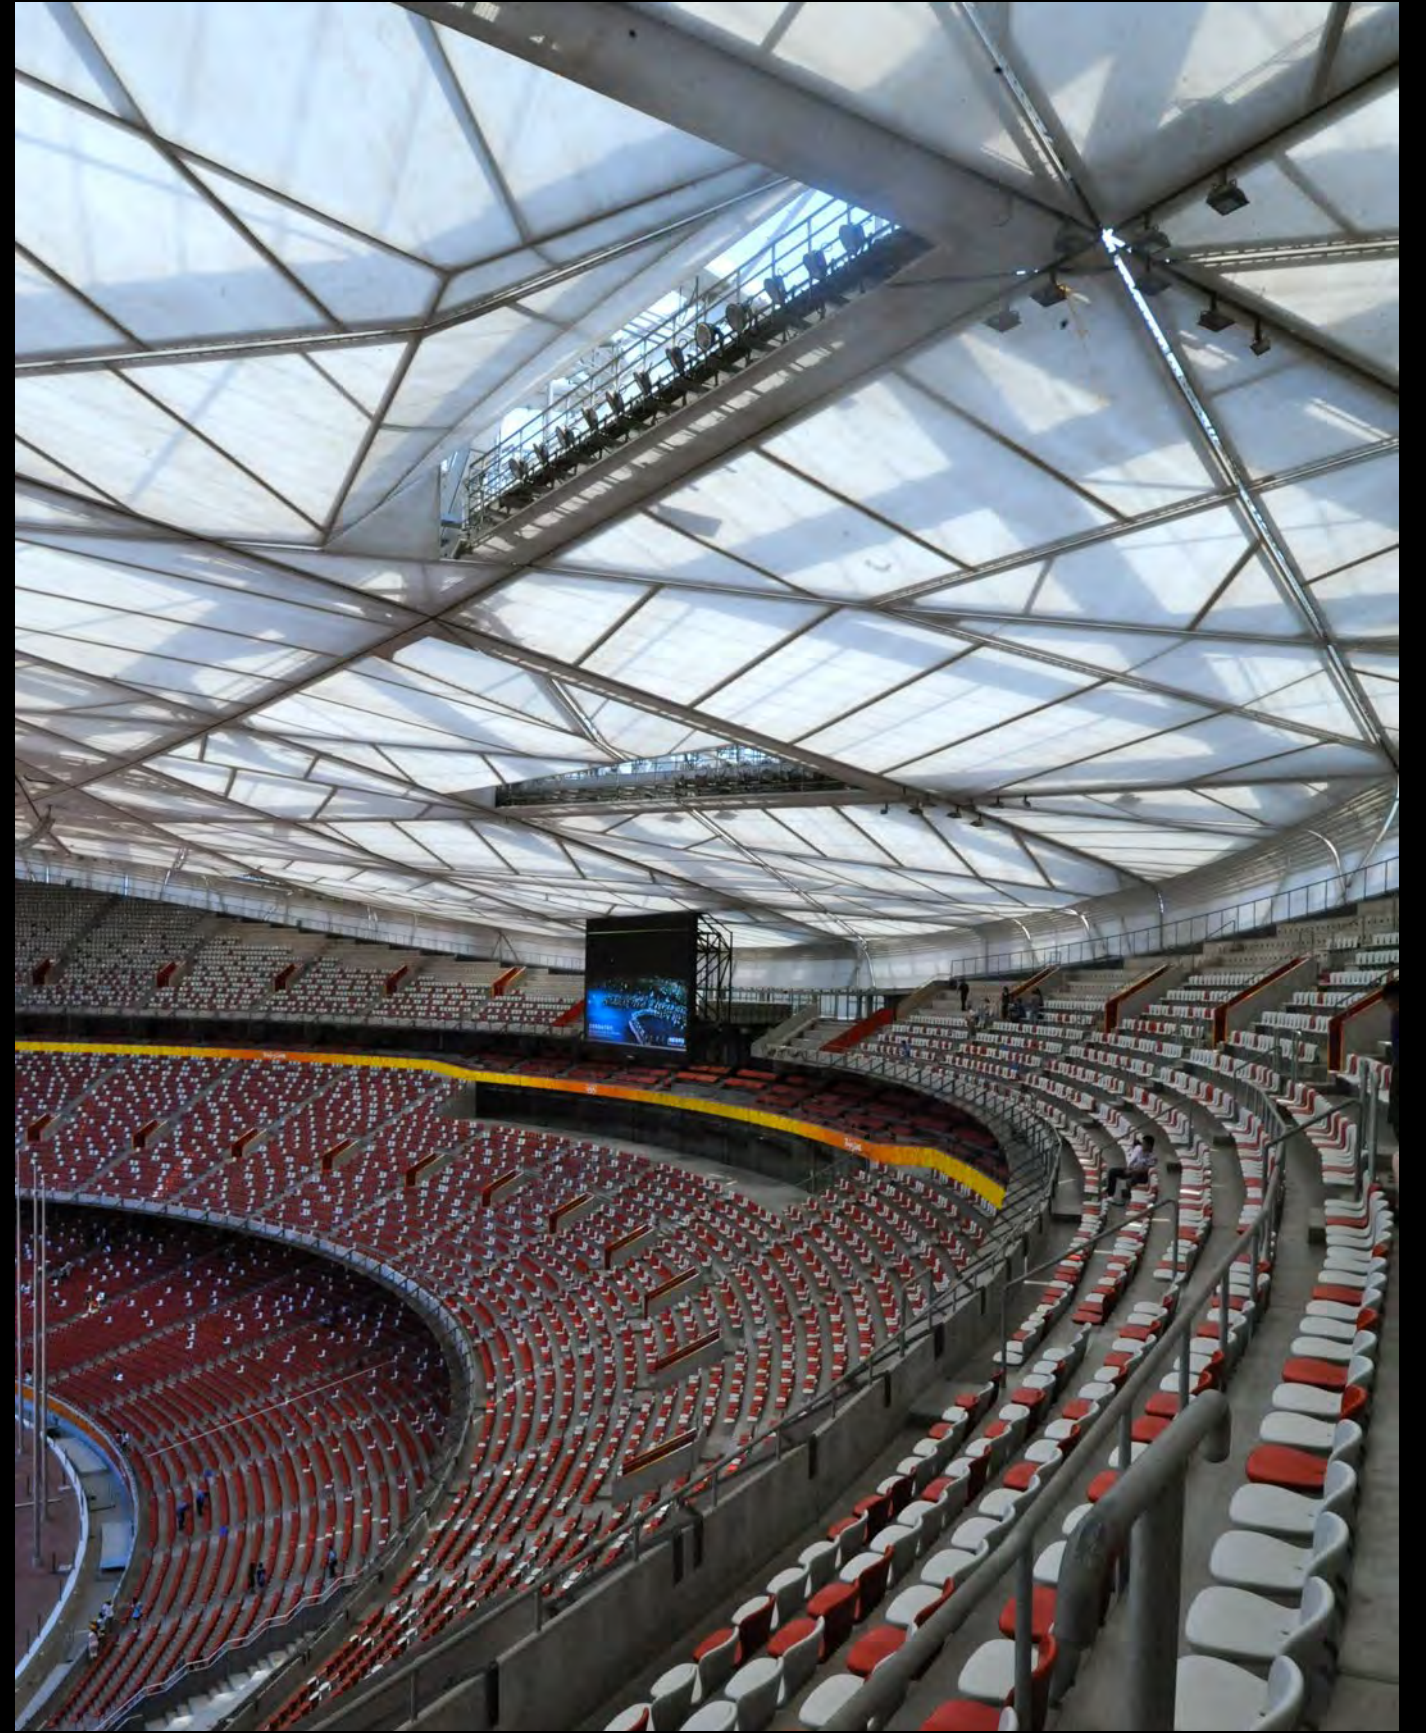

DE YOUNG ART MUSEUM

2005

BIRD'S NEST

BEIJING "BIRD'S NEST" NATIONAL STADIUM 2008

BEIJING "BIRD'S NEST" NATIONAL STADIUM 2008

BEIJING "BIRD'S NEST" NATIONAL STADIUM 2008

BEIJING "BIRD'S NEST" NATIONAL STADIUM 2008

0 5m ■ Bird's Nest Stadium
■ Olympic Stadium

BEIJING "BIRD'S NEST" NATIONAL STADIUM 2008

BEIJING "BIRD'S NEST" NATIONAL STADIUM 2008

[NATIONAL AQUATICS CENTER]

BEIJING "BIRD'S NEST" NATIONAL STADIUM 2008

PARRISH MUSEUM