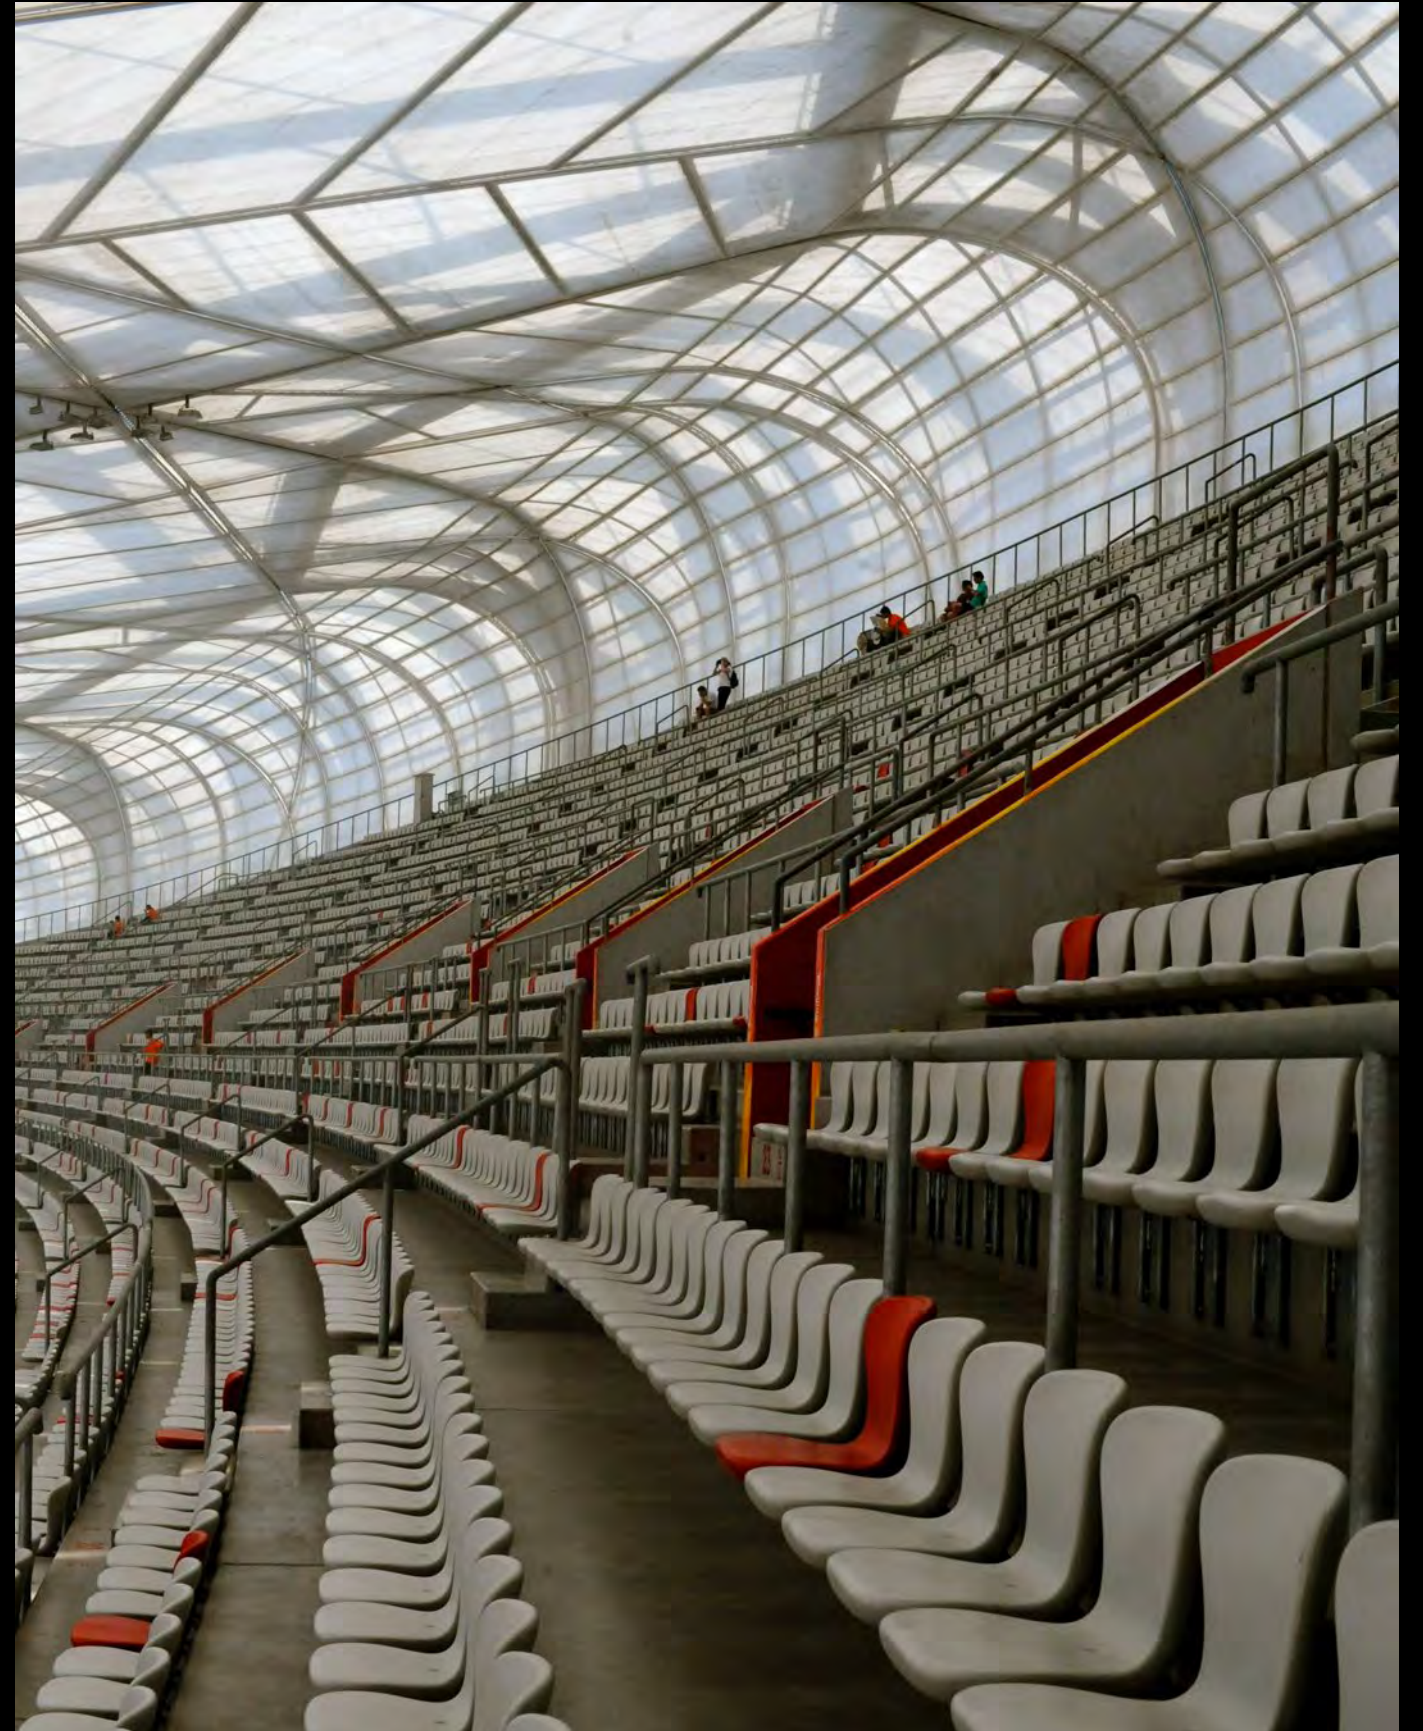

TRIBECA CONDOMINIUMS, 2016

TUTTO. PERSPEKTIVEN ITALIENISCHER KUNST

MUSEION, BOZEN | 13.10.2018 - 24.03.2019

MUNICH, GERMANY

SAMMLUNG GOETZ COLLECTION

1992

BEIJING "BIRD'S NEST" NATIONAL STADIUM 2008

BEIJING "BIRD'S NEST" NATIONAL STADIUM 2008