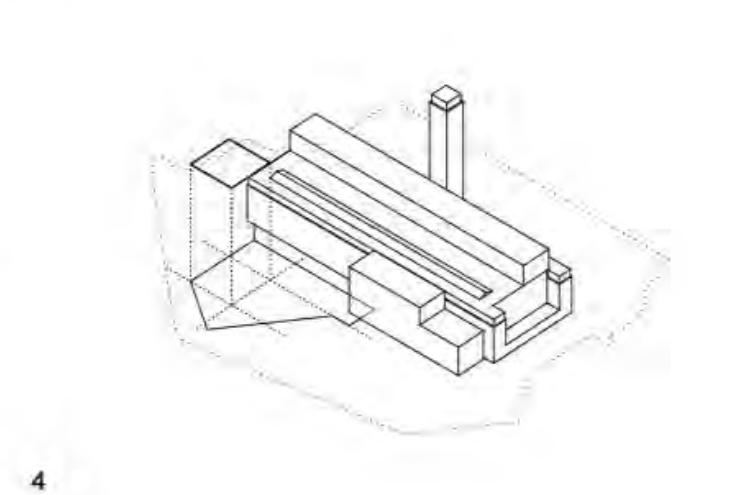

LONDON TATE MODERN 2000 & 2016

LONDON TATE MODERN 2000 & 2016

LONDON TATE MODERN 2000 & 2016

Location Plan

- 1 St. Paul's Cathedral
- 2 Tate Modern
- 3 River Thames

1

2

3