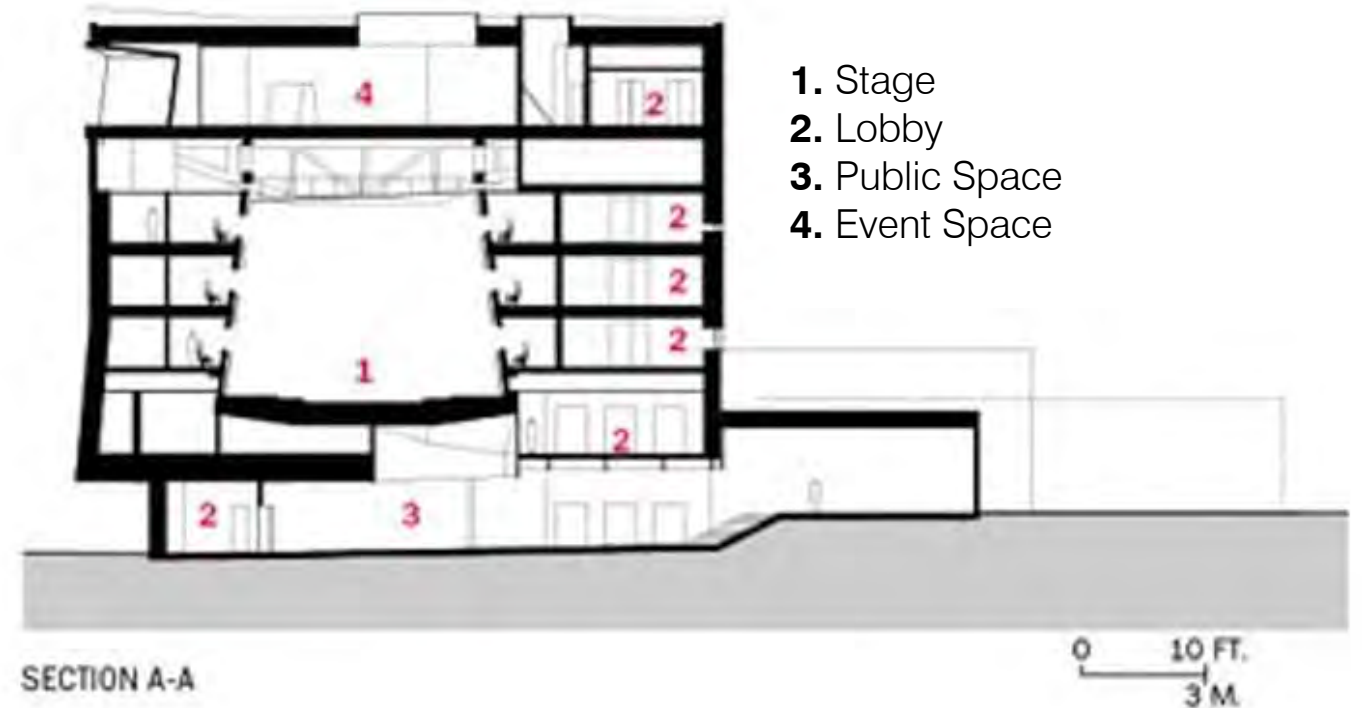

4

5

6

Diagrams

Level 4 Plan

- 5 Turbine Hall
- 10 Concourse
- 36 Office
- 39 Collection
- 42 Screening Room
- 44 Conservation Studio
- 45 Bridge Level 04
- 46 Interpretation Space

Section BB

- 10 Concourse
- 13 The Transformer I
- 14 The Transformer II
- 48 Tate Exchange
- 51 Tate Studio
- 62 Staff Restaurant
- 54 Members Room
- 55 Patrons Room
- 56 Restaurant
- 57 Viewing Terrace

Walker Inside Out. Art goes outdoor

MINNEAPOLIS, MN WALKER ART CENTER 2005

WALKER ART CENTER

BITS & PIECES

PUT TOGETHER
TO PRESENT A SEMBLANCE
OF A WHOLE

FIFTH LEVEL

- 1. Ticketing
- 2. Museum Shop
- 3. Shop Support
- 4. New Gallery
- 5. Existing Gallery

- 6. Garden Pavilion / Outdoor Gallery
- 7. Parking Access
- 8. Theater
- 9. Terrace

- 10. Mediateque
- 11. Mediateque Lounge
- 12. Mediateque Gallery
- 13. Conference

FIRST LEVEL

SECTION A-A

- 1. Stage
- 2. Lobby
- 3. Public Space
- 4. Event Space