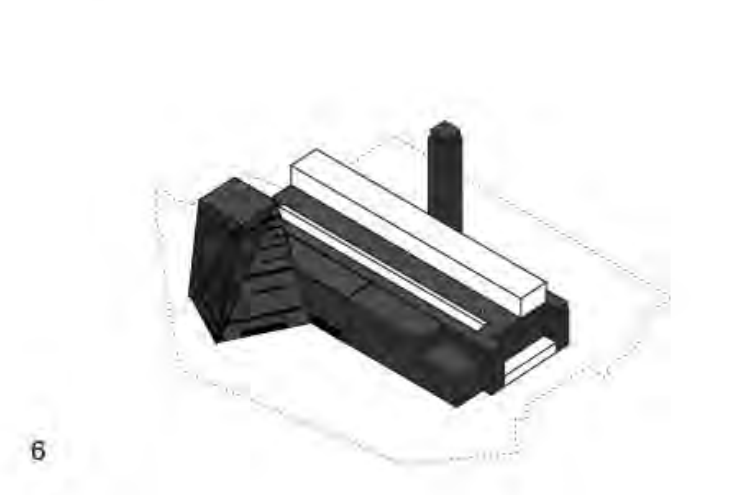

Location Plan

- 1 St. Paul's Cathedral
- 2 Tate Modern
- 3 River Thames

4

6