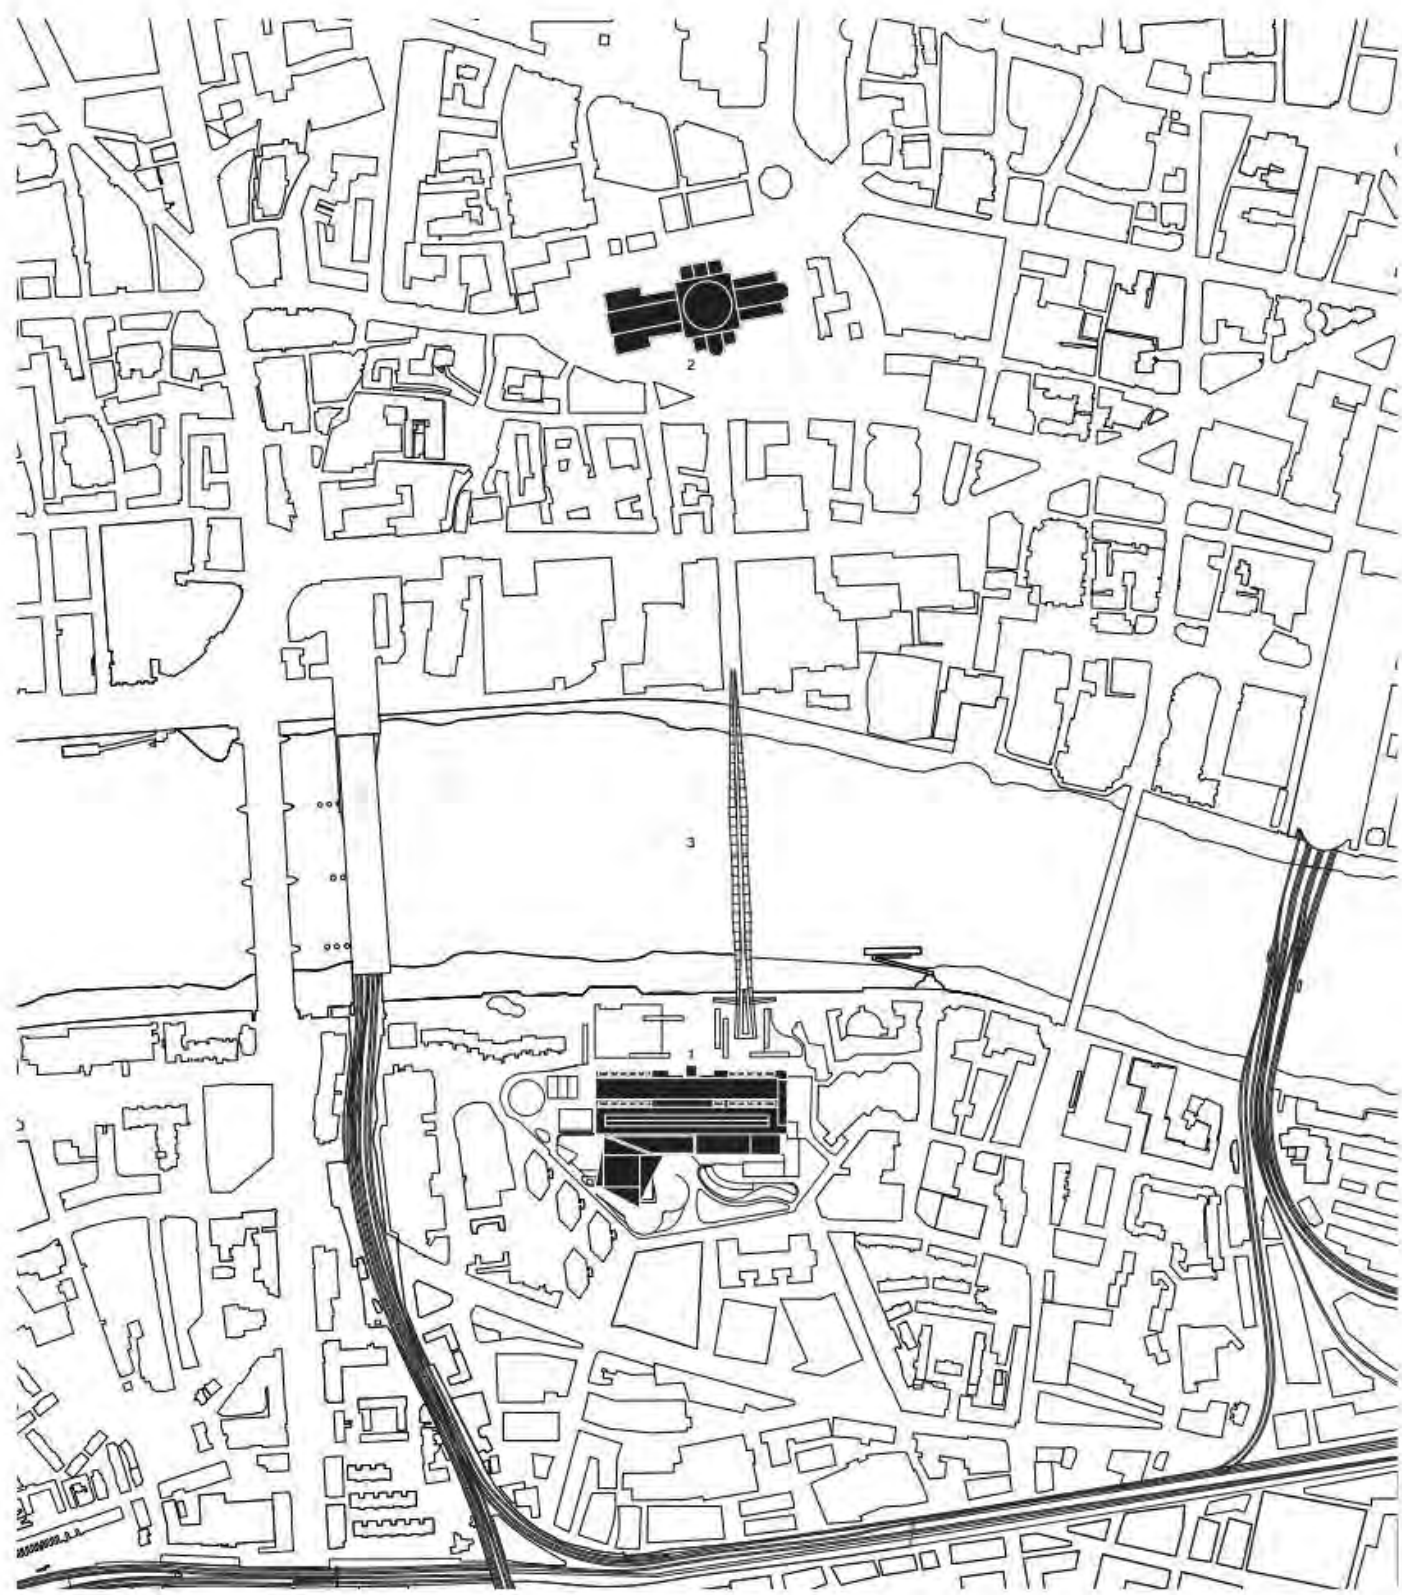

LONDON TATE MODERN 2000 & 2016

LONDON TATE MODERN 2000 & 2016

LONDON TATE MODERN 2000 & 2016

Location Plan

- 1 St. Paul's Cathedral
- 2 Tate Modern
- 3 River Thames

1

2

3