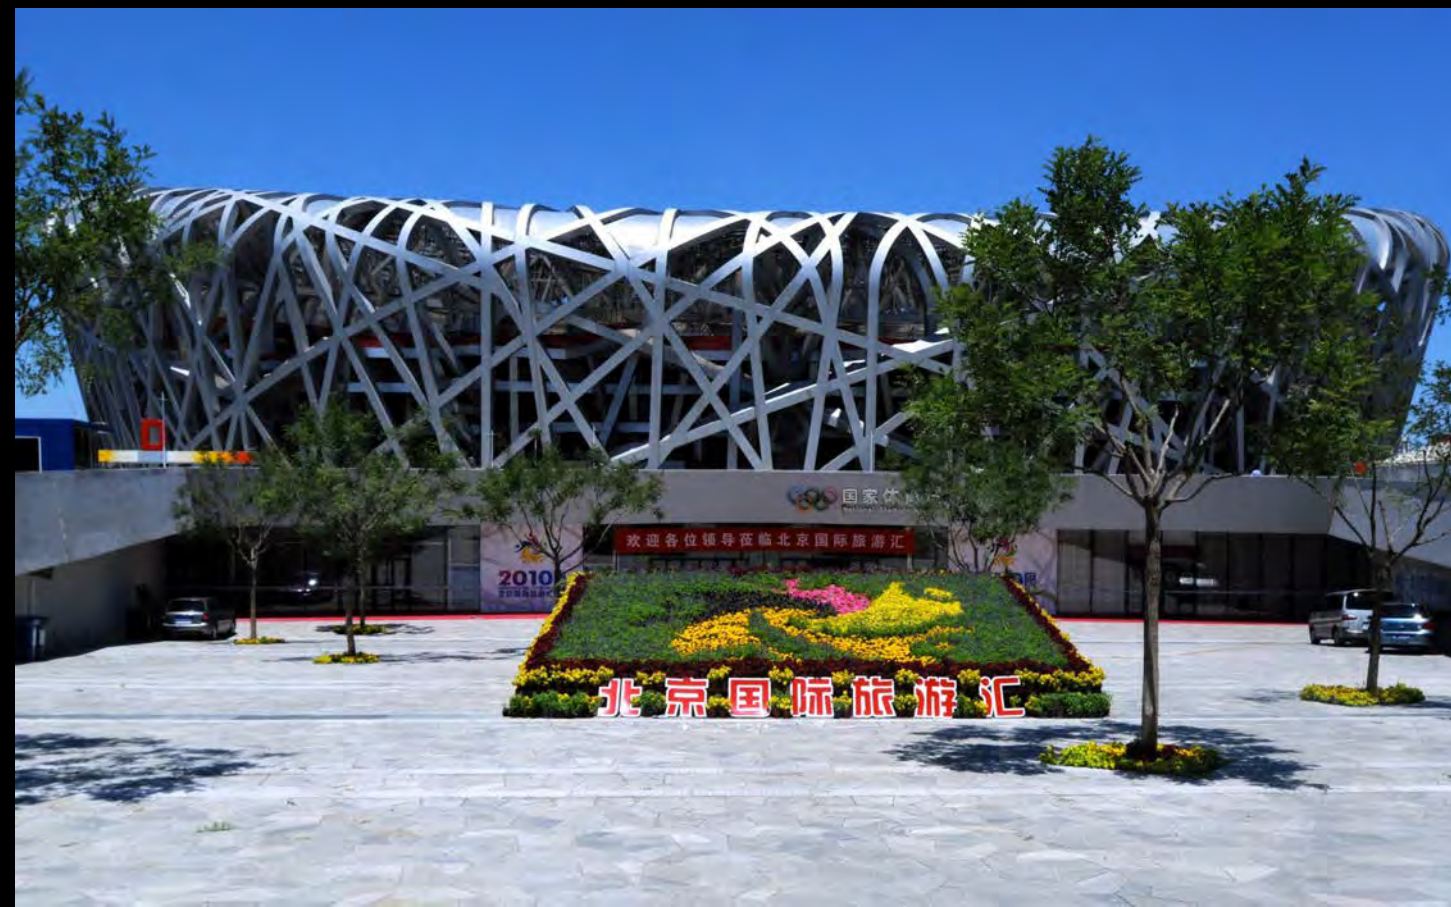

DE YOUNG ART MUSEUM

2005

BIRD'S NEST

BEIJING "BIRD'S NEST" NATIONAL STADIUM 2008

BEIJING "BIRD'S NEST" NATIONAL STADIUM 2008

BEIJING "BIRD'S NEST" NATIONAL STADIUM 2008

BEIJING "BIRD'S NEST" NATIONAL STADIUM 2008

0 5m ■ Bird's Nest Stadium
■ Olympic Stadium

BEIJING "BIRD'S NEST" NATIONAL STADIUM 2008

BEIJING "BIRD'S NEST" NATIONAL STADIUM 2008

[NATIONAL AQUATICS CENTER]

BEIJING "BIRD'S NEST" NATIONAL STADIUM 2008

PARRISH MUSEUM