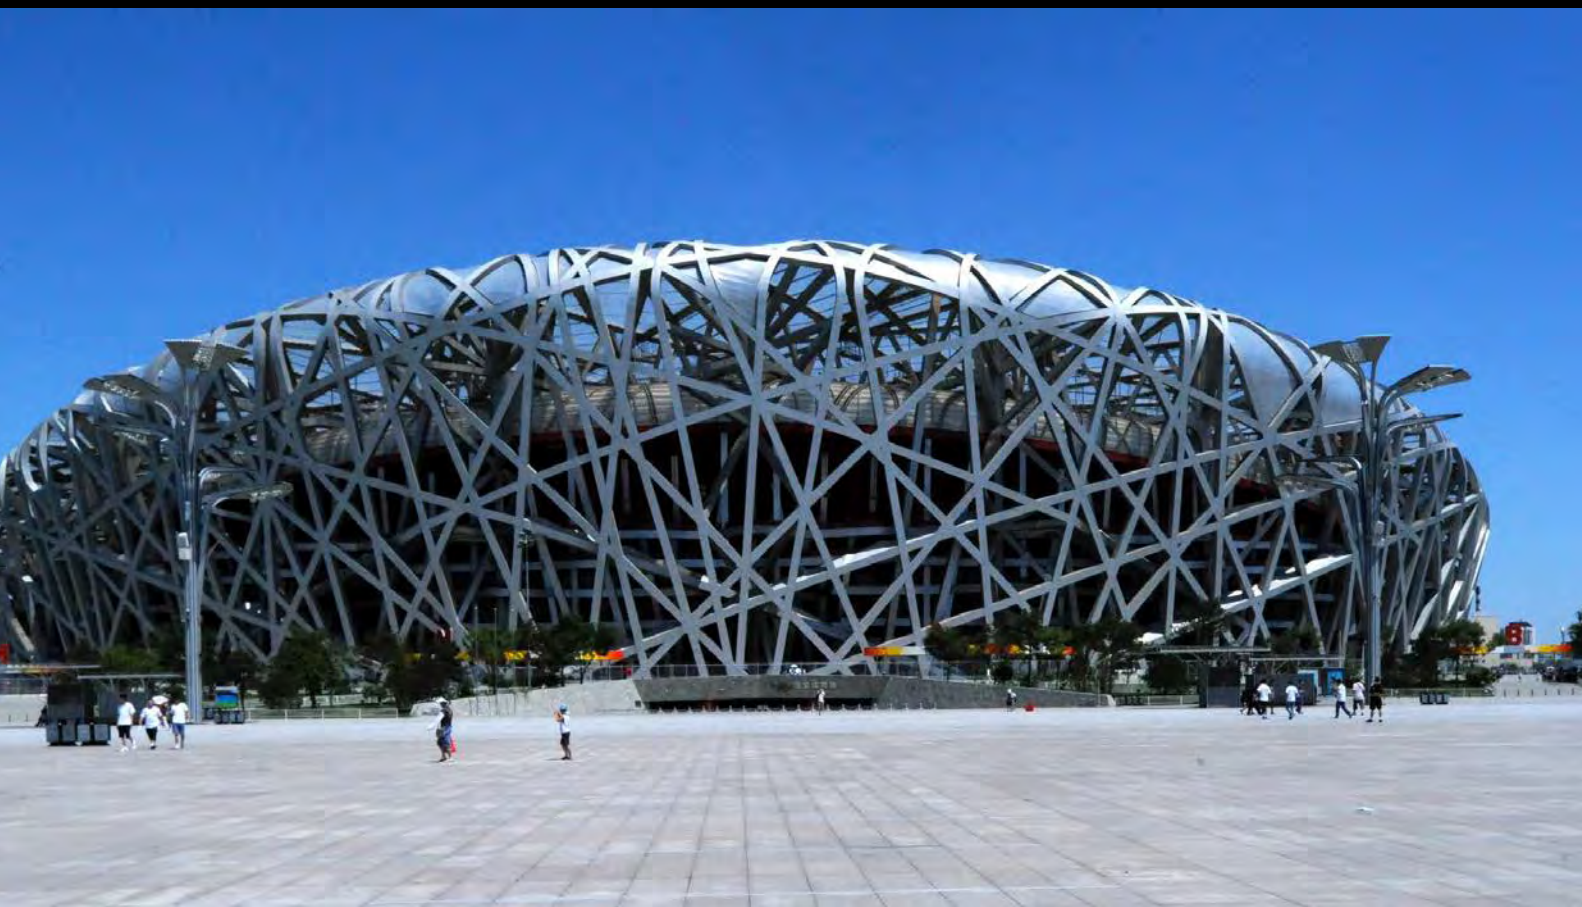

DE YOUNG ART MUSEUM

2005

BIRD'S NEST

BEIJING "BIRD'S NEST" NATIONAL STADIUM 2008

BEIJING "BIRD'S NEST" NATIONAL STADIUM 2008

BEIJING "BIRD'S NEST" NATIONAL STADIUM 2008

BEIJING "BIRD'S NEST" NATIONAL STADIUM 2008

0 5m ■ Bird's Nest Stadium
■ Olympic Stadium

BEIJING "BIRD'S NEST" NATIONAL STADIUM 2008

BEIJING "BIRD'S NEST" NATIONAL STADIUM 2008

[NATIONAL AQUATICS CENTER]

BEIJING "BIRD'S NEST" NATIONAL STADIUM 2008

PARRISH MUSEUM