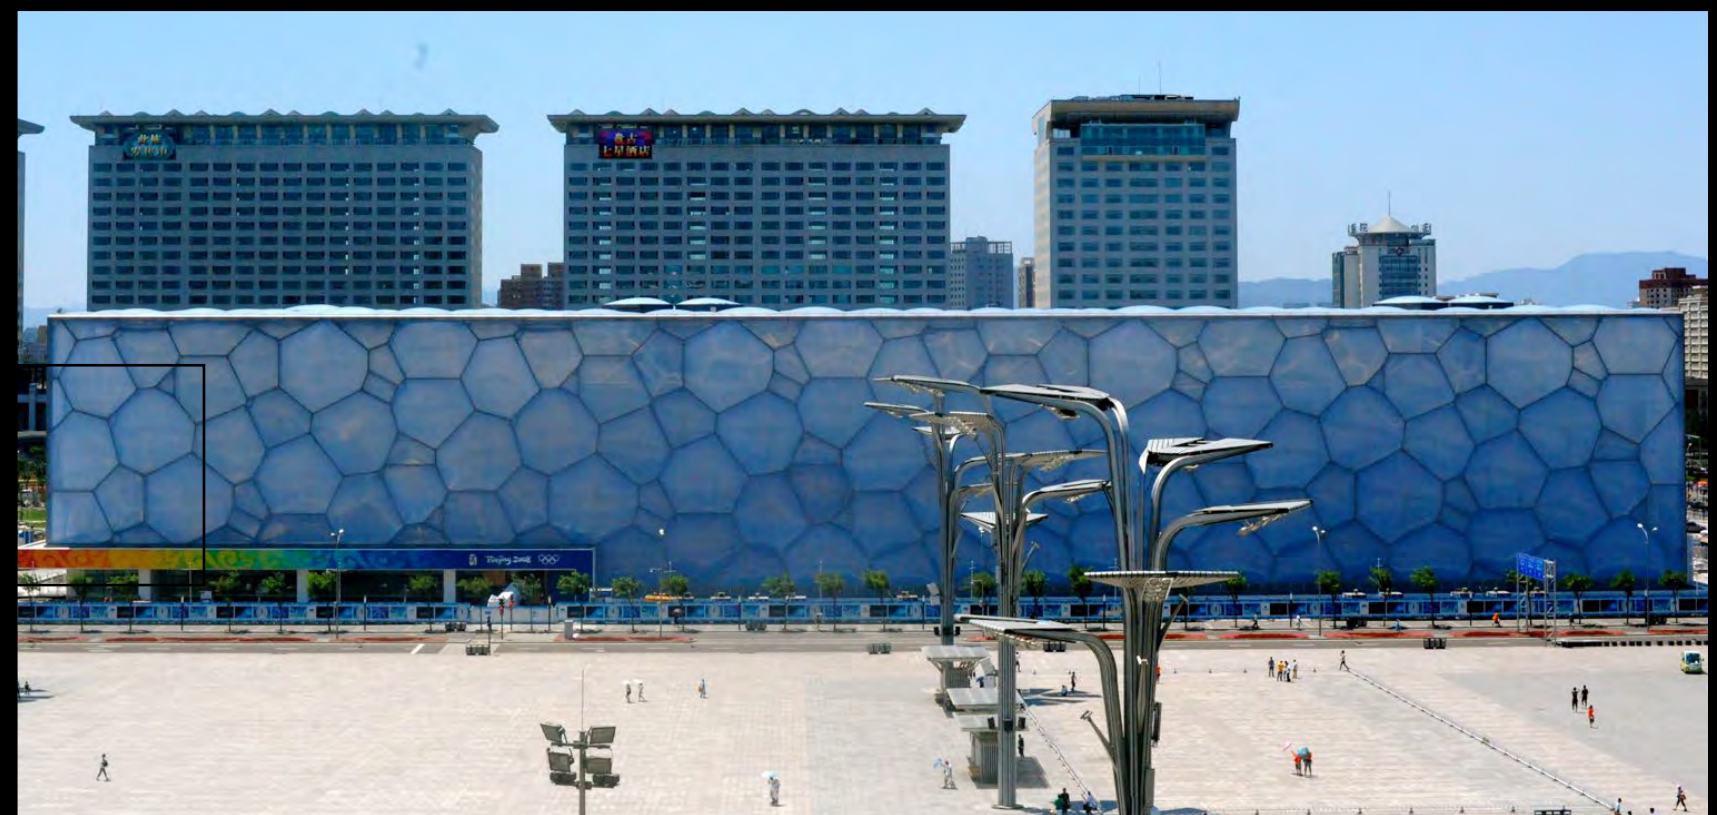

DE YOUNG ART MUSEUM

2005

BIRD'S NEST

BEIJING "BIRD'S NEST" NATIONAL STADIUM 2008

BEIJING "BIRD'S NEST" NATIONAL STADIUM 2008

BEIJING "BIRD'S NEST" NATIONAL STADIUM 2008

BEIJING "BIRD'S NEST" NATIONAL STADIUM 2008

0 5m ■ Bird's Nest Stadium
■ Olympic Stadium

BEIJING "BIRD'S NEST" NATIONAL STADIUM 2008

BEIJING "BIRD'S NEST" NATIONAL STADIUM 2008

[NATIONAL AQUATICS CENTER]

BEIJING "BIRD'S NEST" NATIONAL STADIUM 2008

PARRISH MUSEUM