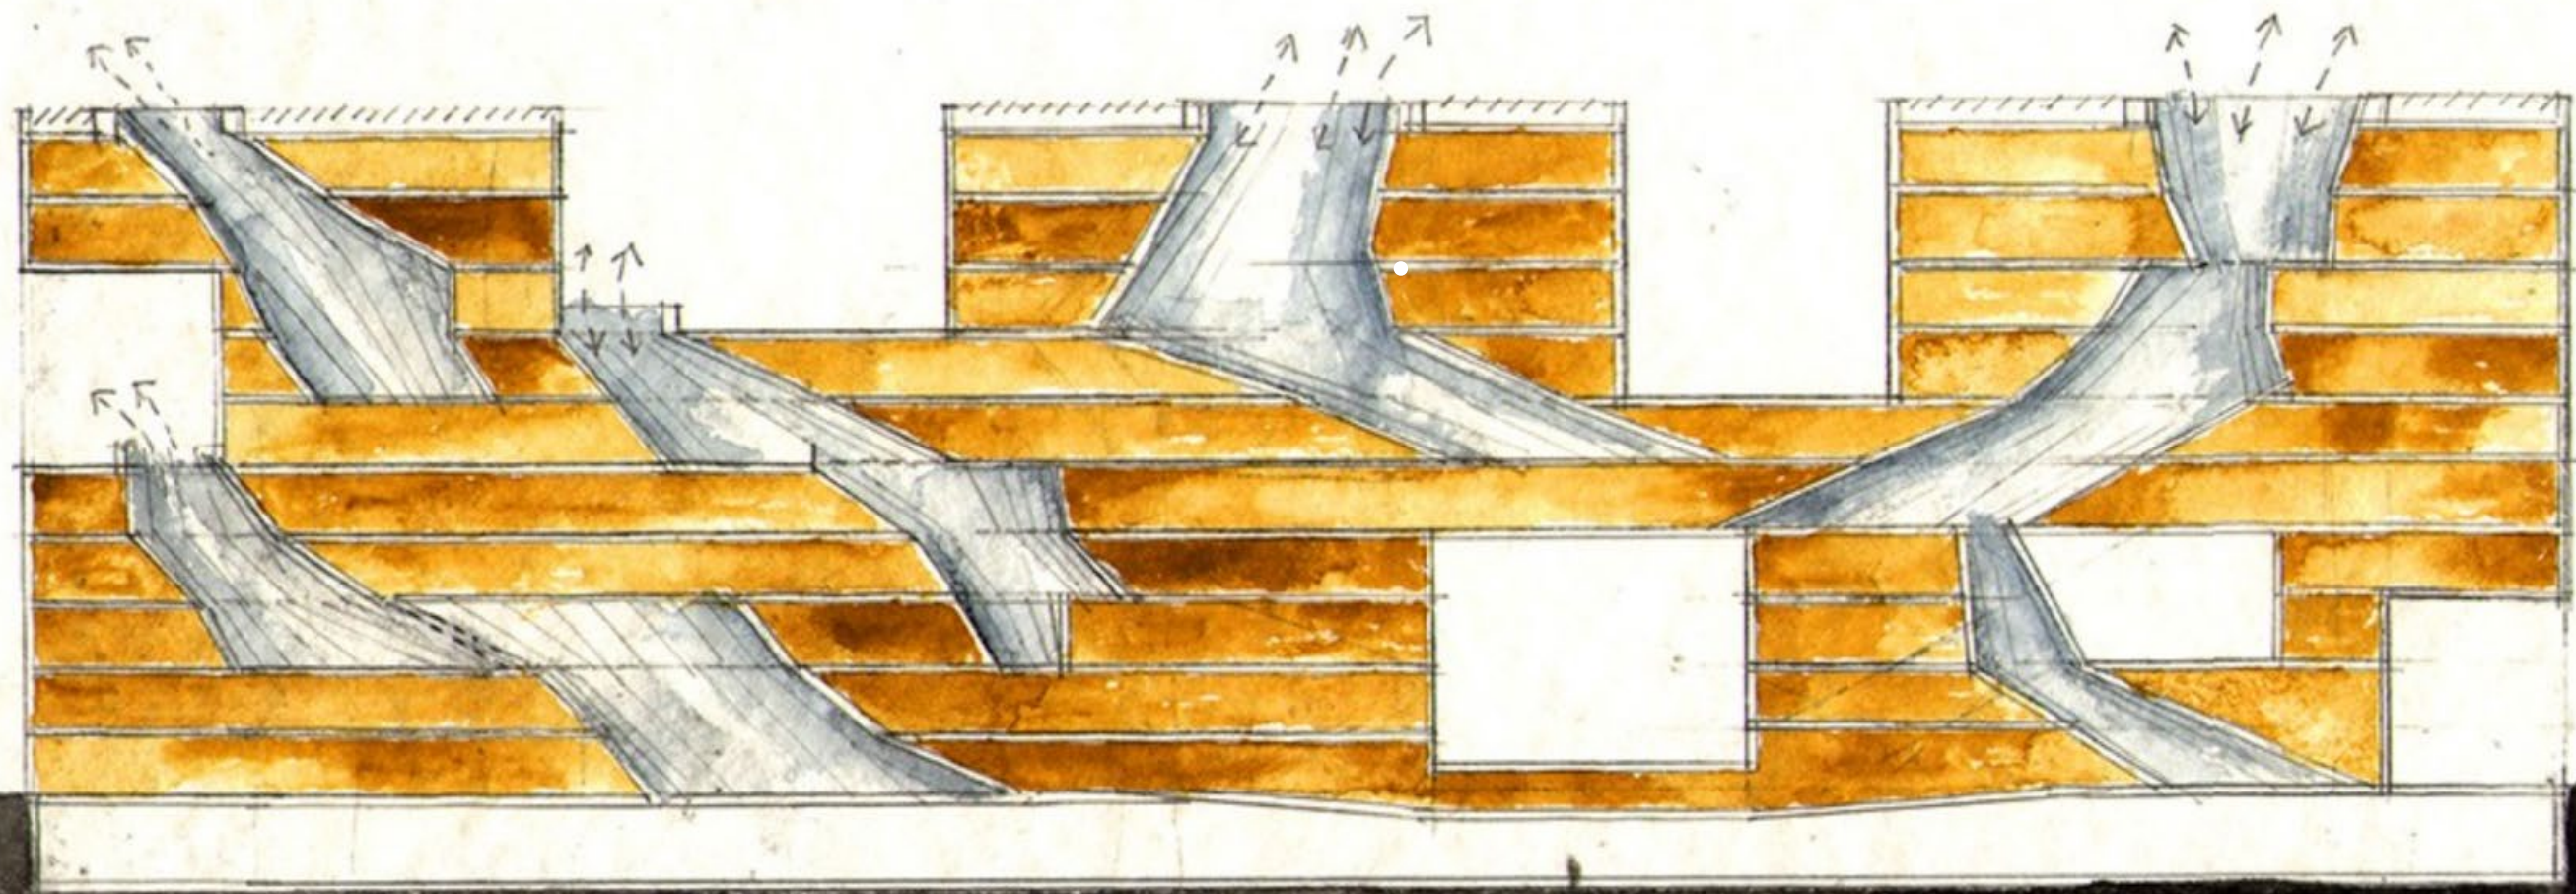

M.I.T. 2001 (POROSITY) SPONGE

LIGHT & AIR VENTILATION (AIR DRAWN  
UP THROUGH MAIN "LUNGS" VIA SLOW RPM FANS  
OPERATED BY ROOF TOP PHOTOVOLTAIC CELLS)

MIT — CAMBRIDGE, MA

SIMMONS RESIDENCE HALL

2003

MIT — CAMBRIDGE, MA