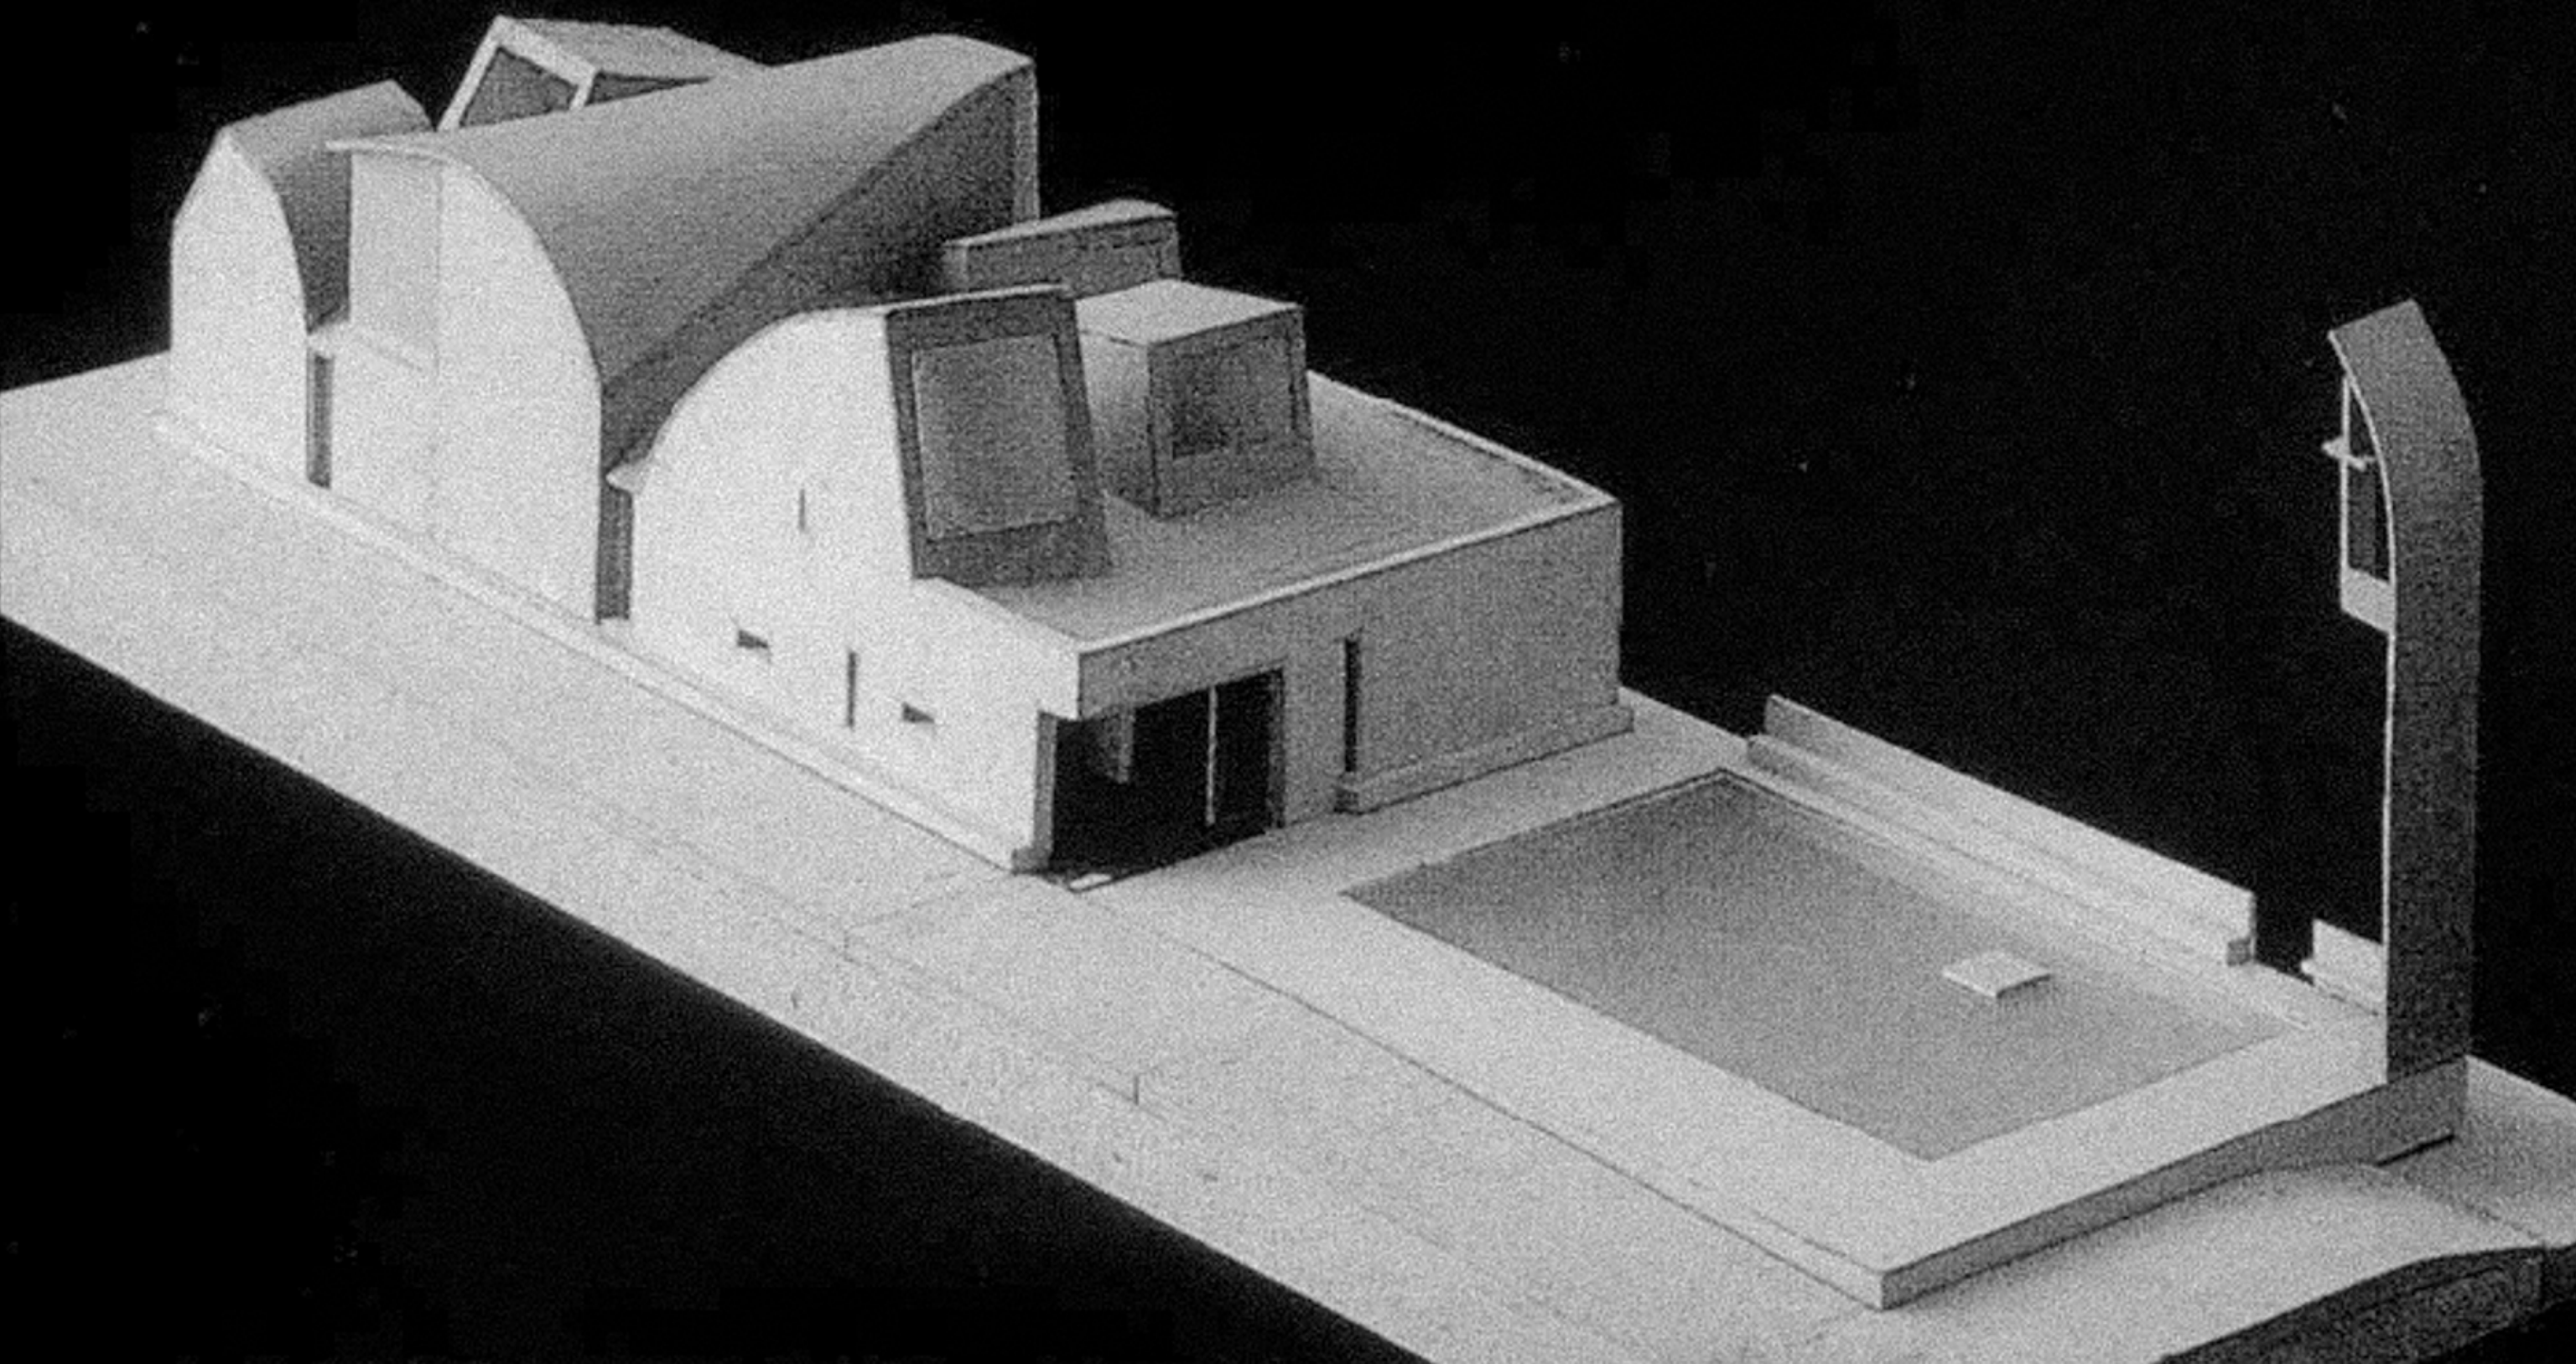

SEATTLE, WA ST. IGNATIUS CHAPEL 1997

SEATTLE, WA ST. IGNATIUS CHAPEL 1997

SEATTLE, WA ST. IGNATIUS CHAPEL 1997

VAULTS OF LIGHT  
(A GATHERING OF DIFFERENT  
LIGHTS)

9  
19  
94  
94

SEATTLE, WA ST. IGNATIUS CHAPEL 1997