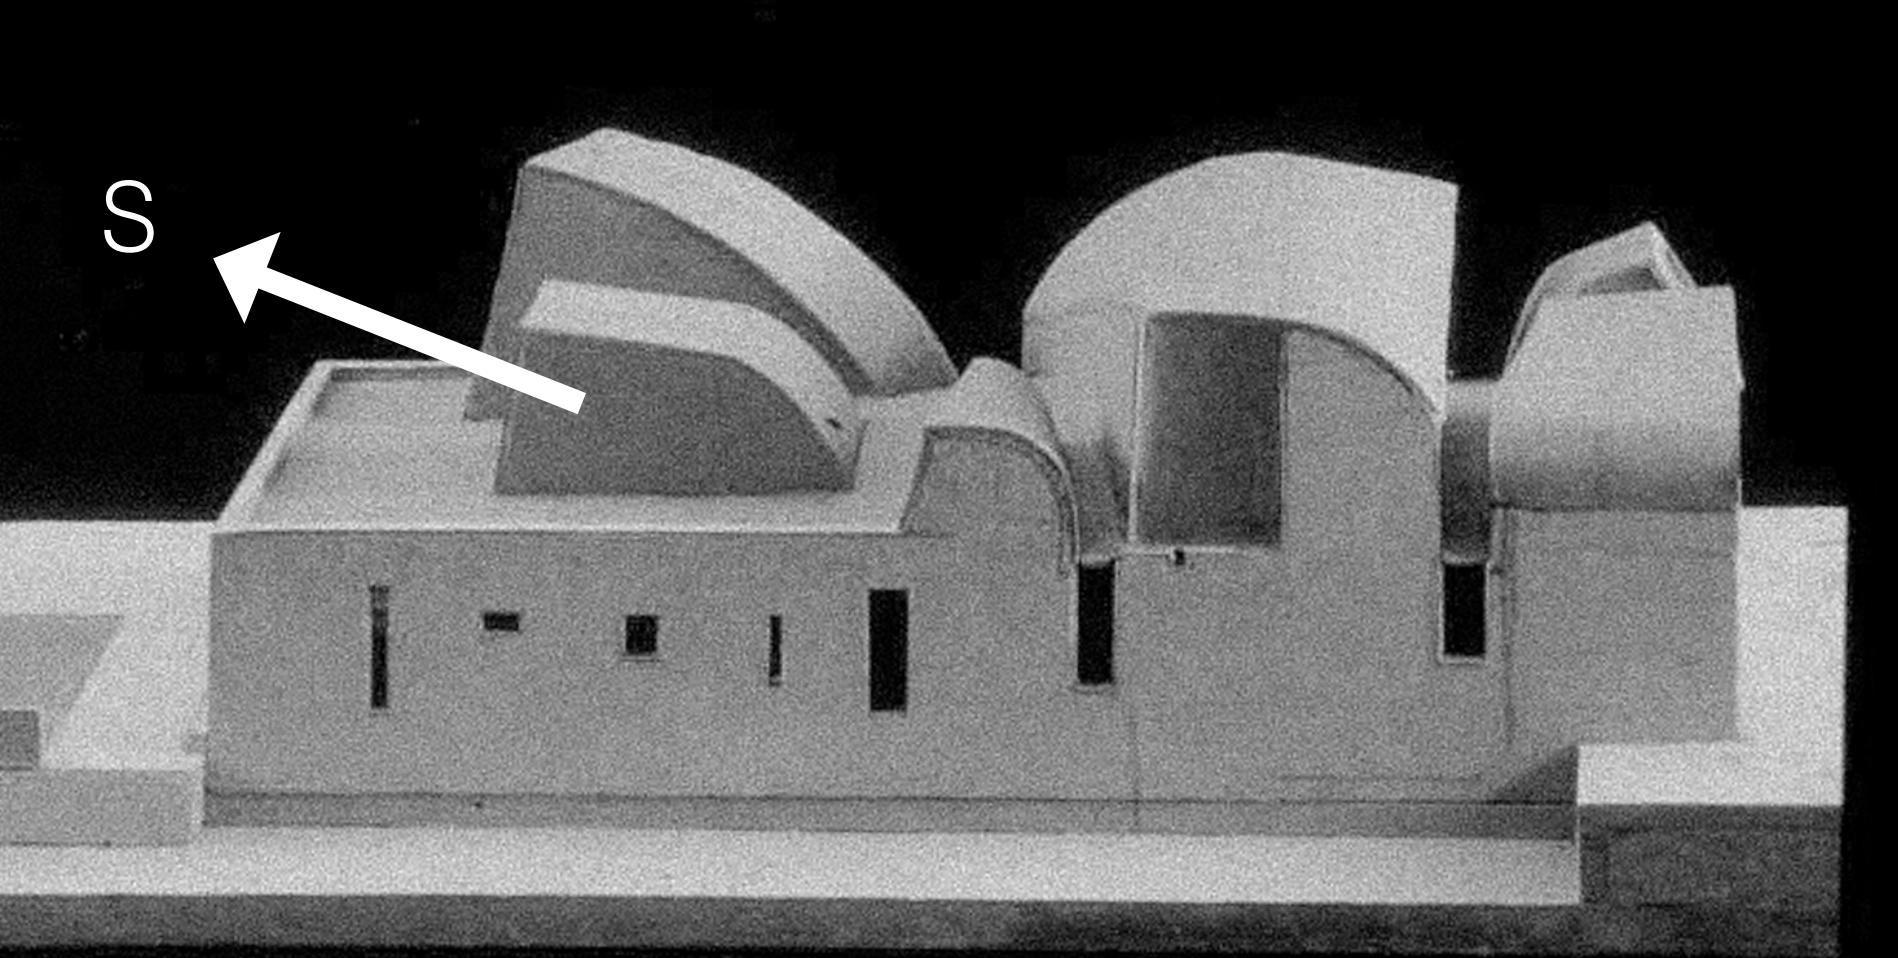

SEATTLE, WA ST. IGNATIUS CHAPEL 1997

SEATTLE, WA ST. IGNATIUS CHAPEL 1997

SEATTLE, WA ST. IGNATIUS CHAPEL 1997

VAULTS OF LIGHT  
(A GATHERING OF DIFFERENT  
LIGHTS)

9  
19  
94  
94

SEATTLE, WA ST. IGNATIUS CHAPEL 1997