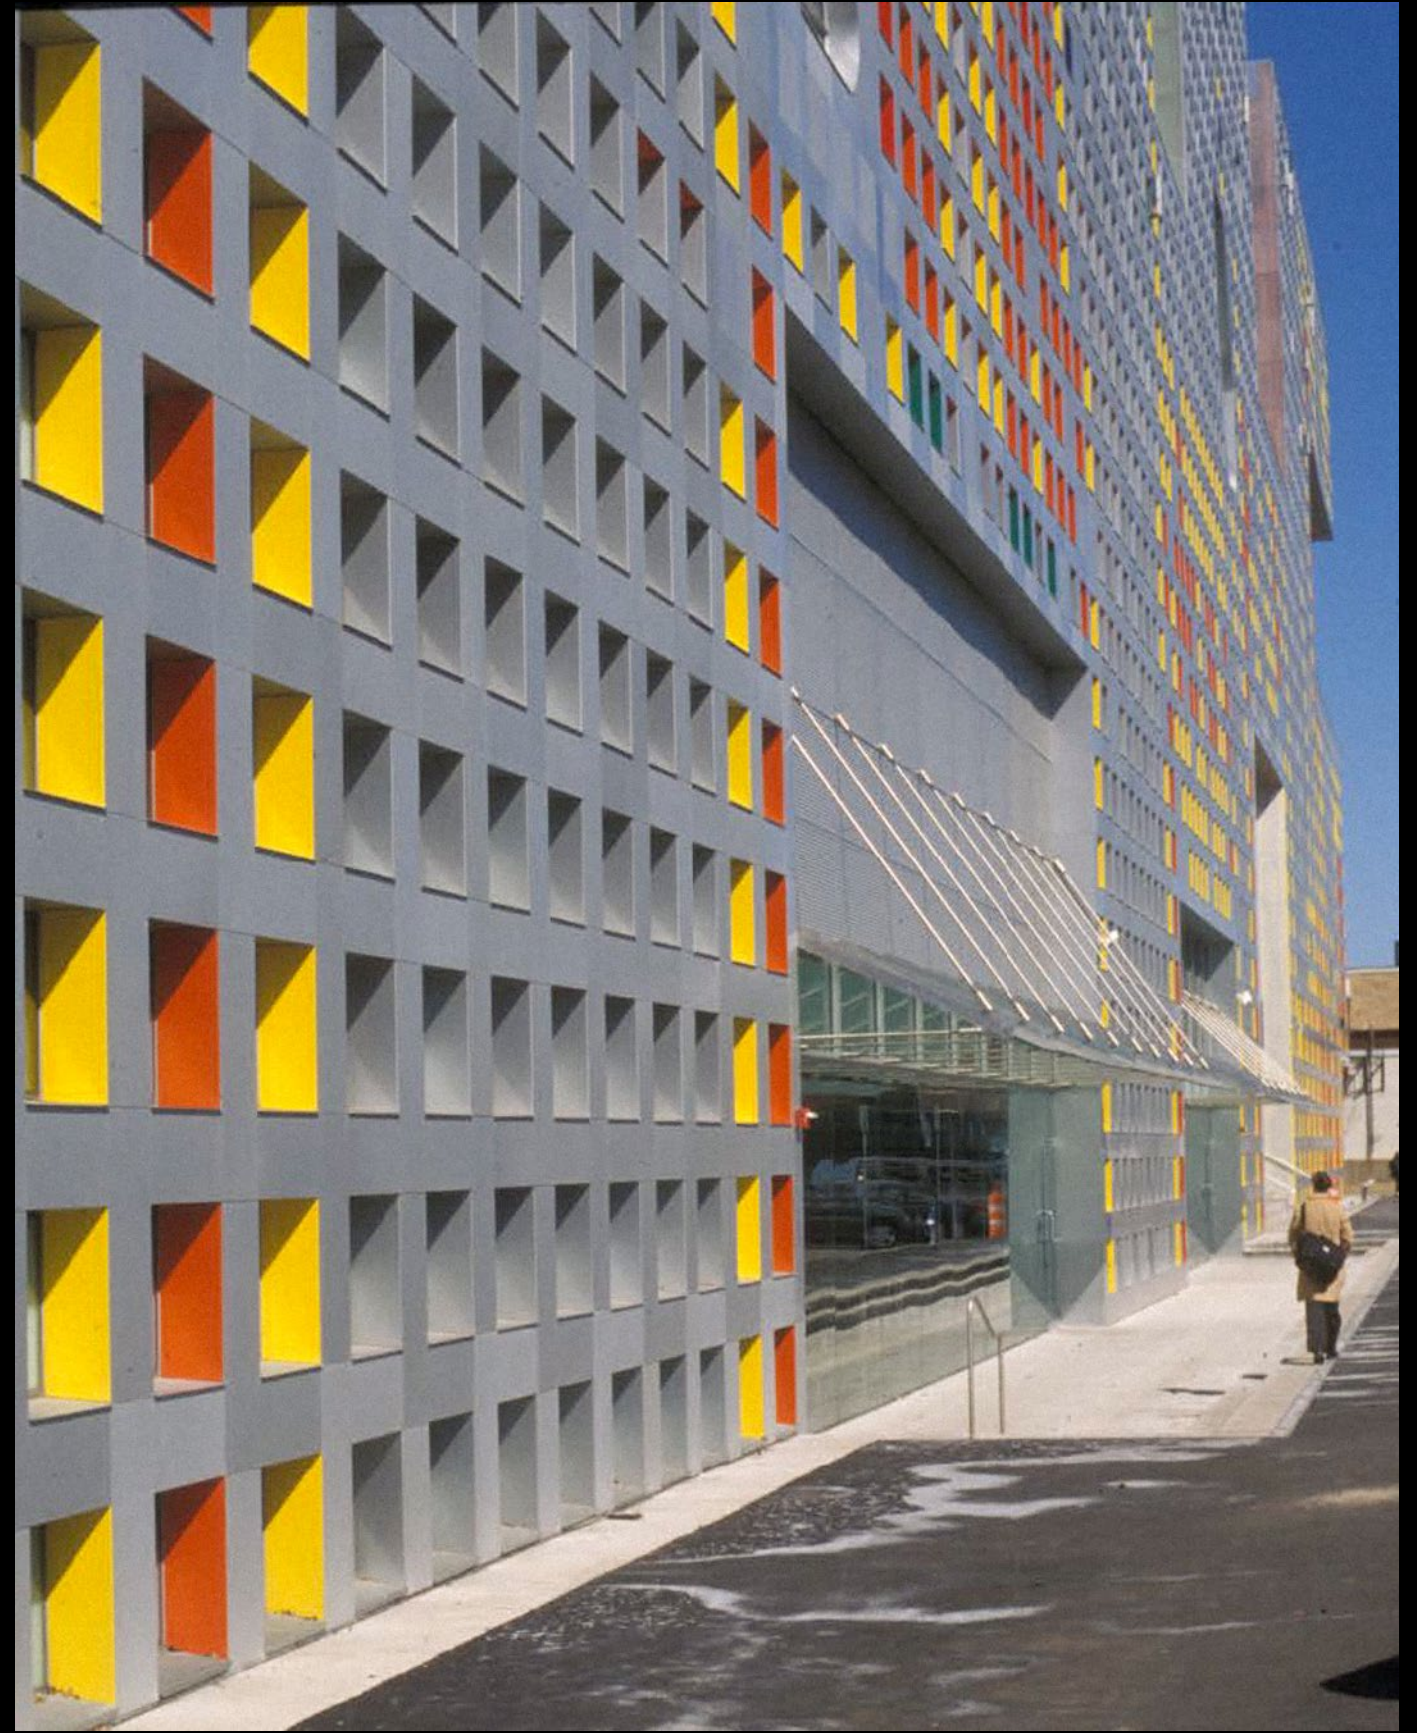

SIMMONS RESIDENCE HALL

2003