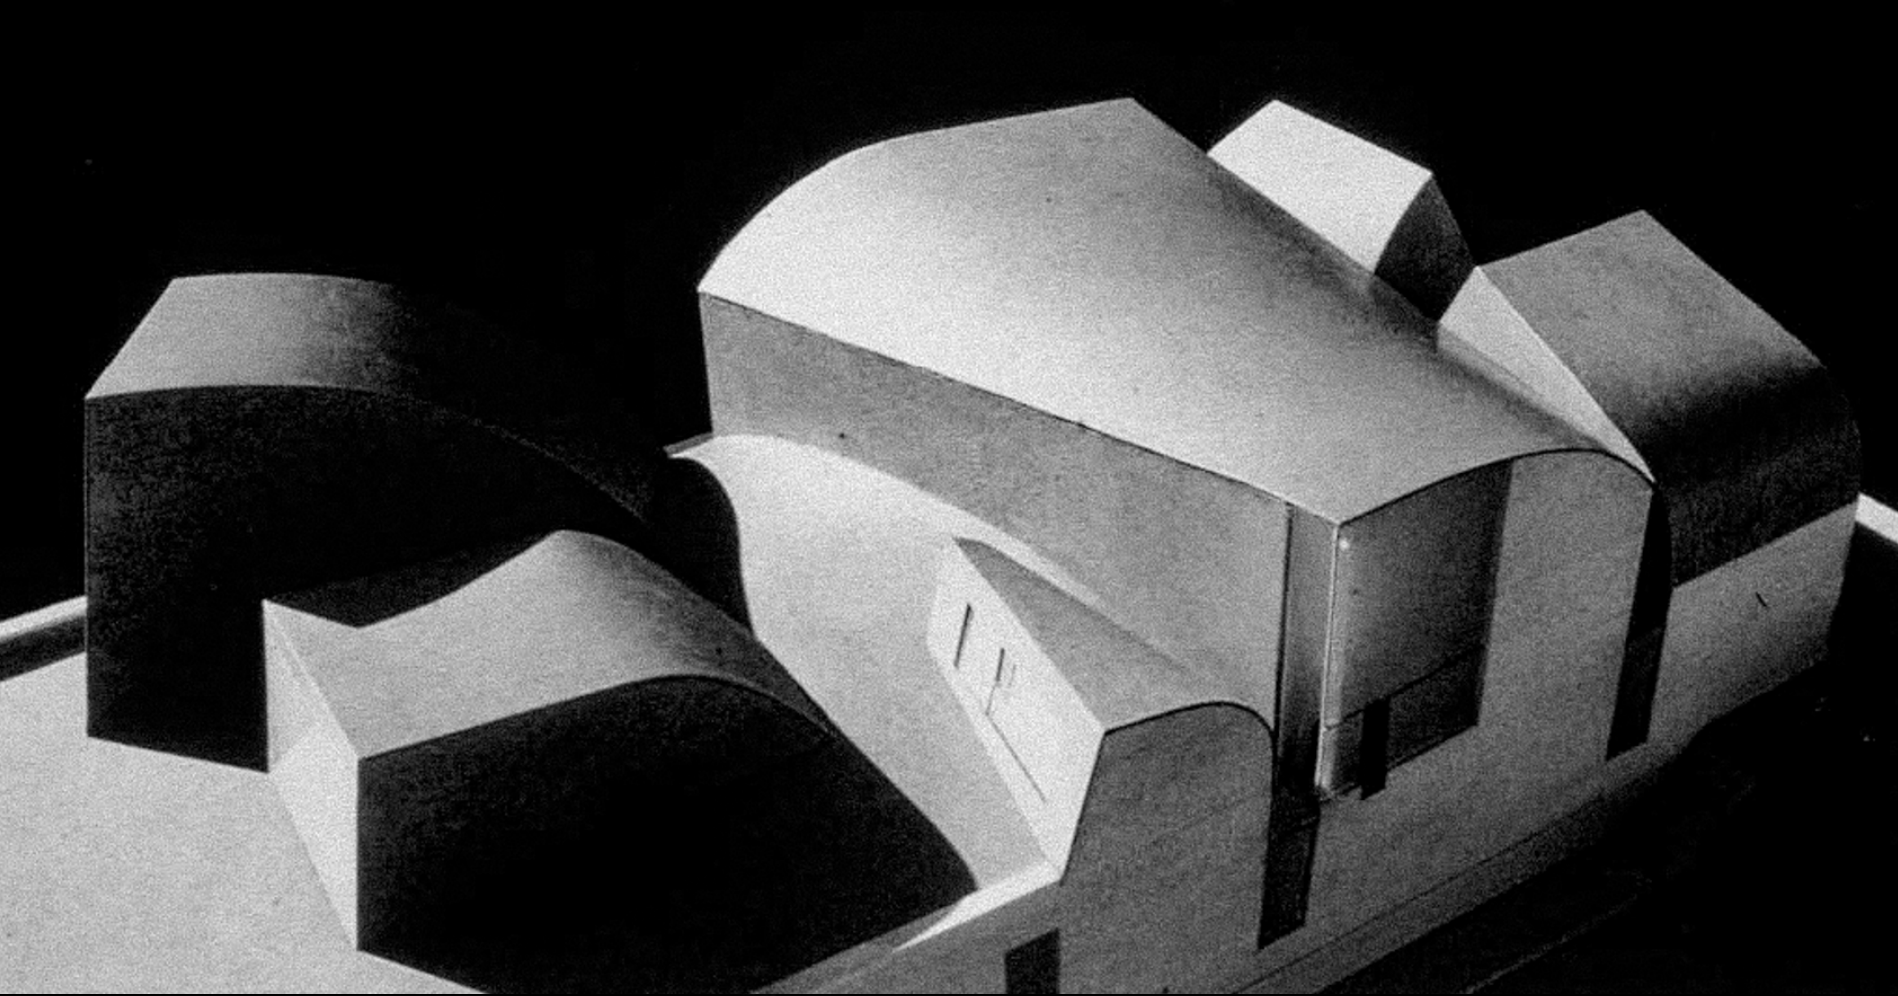

SEATTLE, WA ST. IGNATIUS CHAPEL 1997

SEATTLE, WA ST. IGNATIUS CHAPEL 1997

SEATTLE, WA ST. IGNATIUS CHAPEL 1997

VAULTS OF LIGHT  
(A GATHERING OF DIFFERENT  
LIGHTS)

9  
19  
94  
94

SEATTLE, WA ST. IGNATIUS CHAPEL 1997