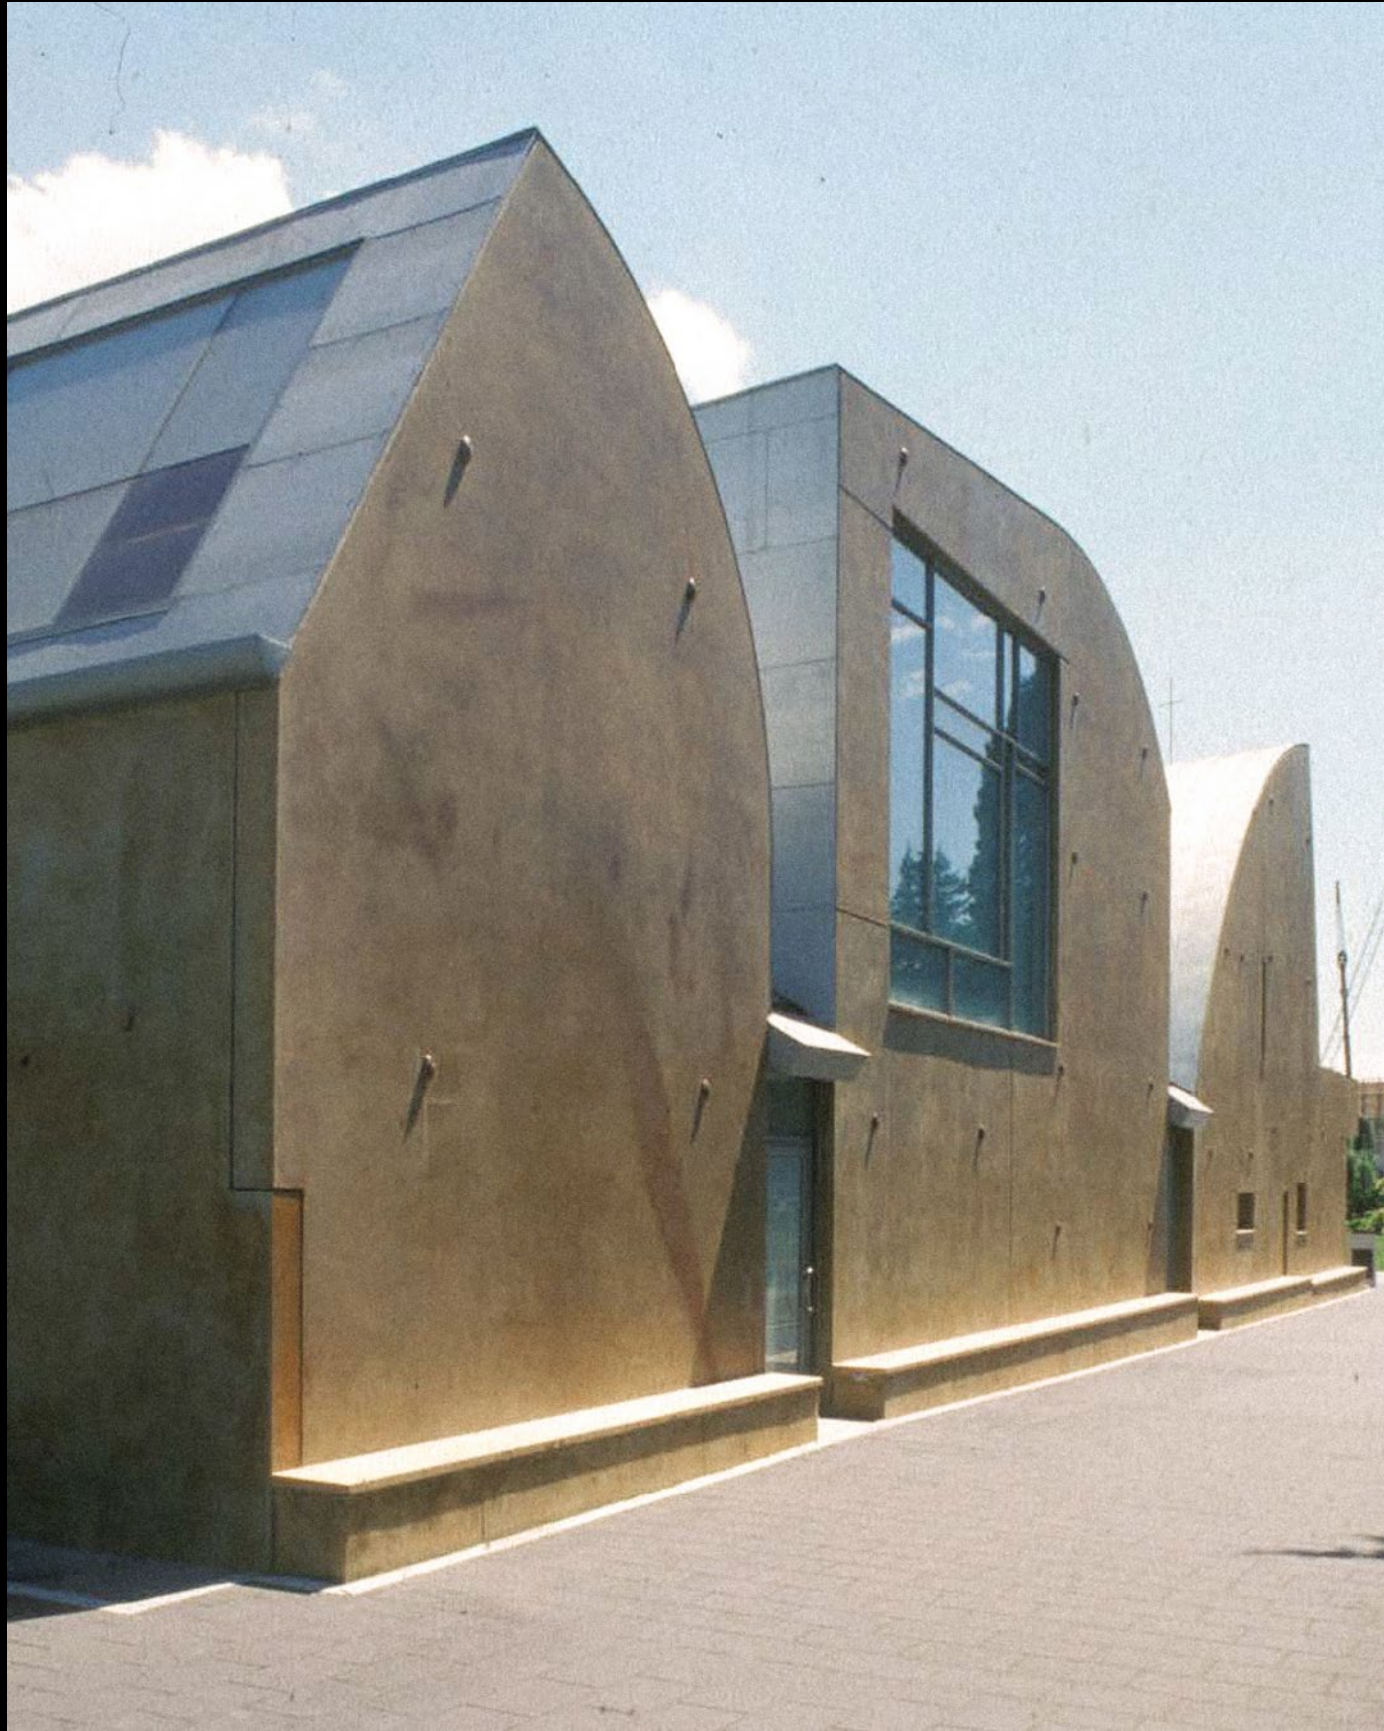

STRETTO HOUSE

ST. IGNATIUS CHAPEL

SEATTLE, WA ST. IGNATIUS CHAPEL 1997

SEATTLE, WA ST. IGNATIUS CHAPEL 1997

SEATTLE, WA ST. IGNATIUS CHAPEL 1997

SEATTLE, WA ST. IGNATIUS CHAPEL 1997

SEATTLE, WA ST. IGNATIUS CHAPEL 1997

SEATTLE, WA ST. IGNATIUS CHAPEL 1997

SEATTLE, WA ST. IGNATIUS CHAPEL 1997

SEATTLE, WA ST. IGNATIUS CHAPEL 1997

VAULTS OF LIGHT  
(A GATHERING OF DIFFERENT  
LIGHTS)

9  
19  
94  
94

SEATTLE, WA ST. IGNATIUS CHAPEL 1997