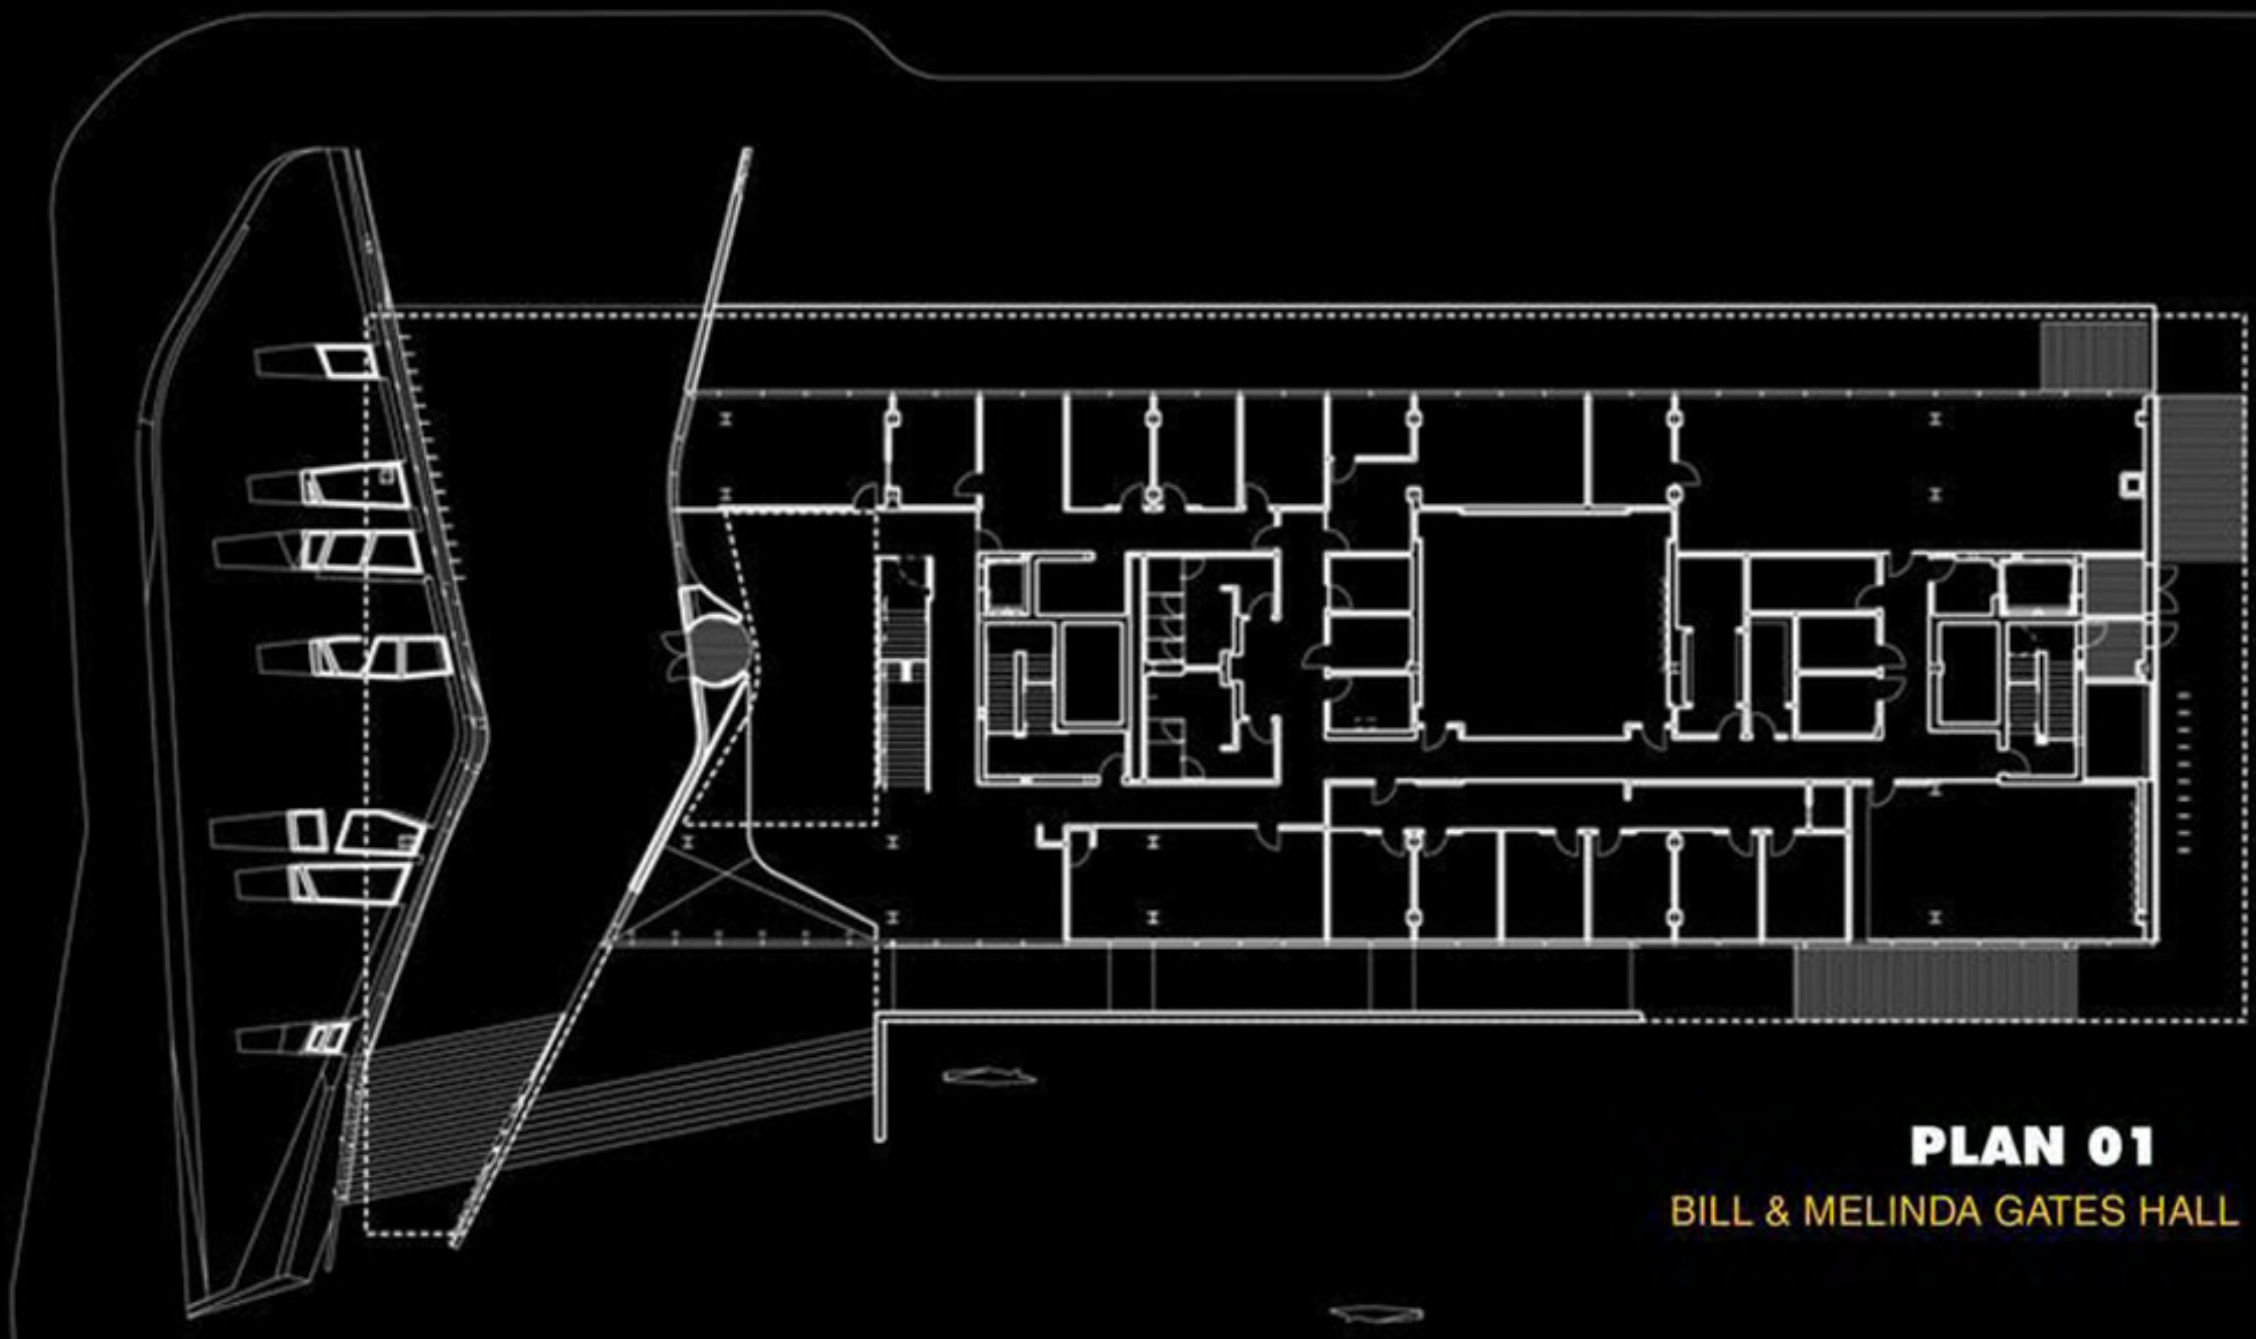

2010

BOARDROOM, UPPER LOUNGE

BOARDROOM, MEZZANINE

MEZZANINE, VIEW FROM LOUNGE ABOVE

VIEW FROM MEZZANINE, LOOKING BACK

SHANGHAI, CHINA

GIANT INTERACTIVE HEADQUARTERS

2010

CORNELL — ITHACA CAMPUS

ITHACA, NY

GATES HALL, CORNELL UNIVERSITY

2014

ITHACA, NY

GATES HALL, CORNELL UNIVERSITY

2014

PLAN 01
BILL & MELINDA GATES HALL