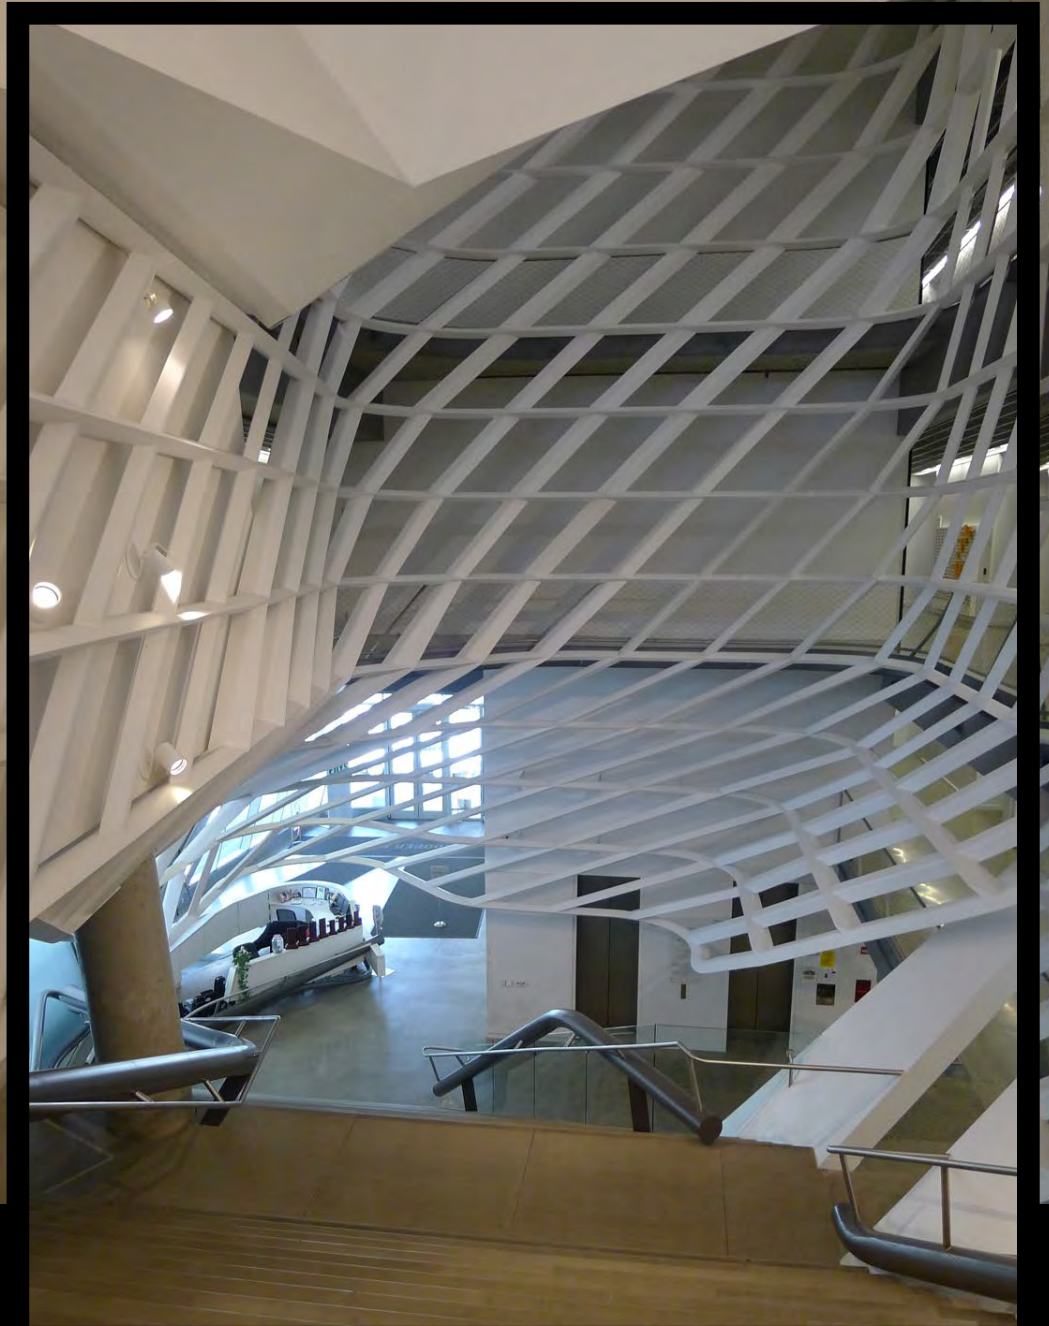

NYC COOPER UNION 2006

SOUTHWEST CORNER

NYC COOPER UNION 2006

EAST FACADE

WEST FACADE

GIANT INTERACTIVE

SHANGHAI

THIRD FLOOR

2010

BOARDROOM, UPPER LOUNGE

BOARDROOM, MEZZANINE

MEZZANINE, VIEW FROM LOUNGE ABOVE

VIEW FROM MEZZANINE, LOOKING BACK

SHANGHAI, CHINA

GIANT INTERACTIVE HEADQUARTERS

2010