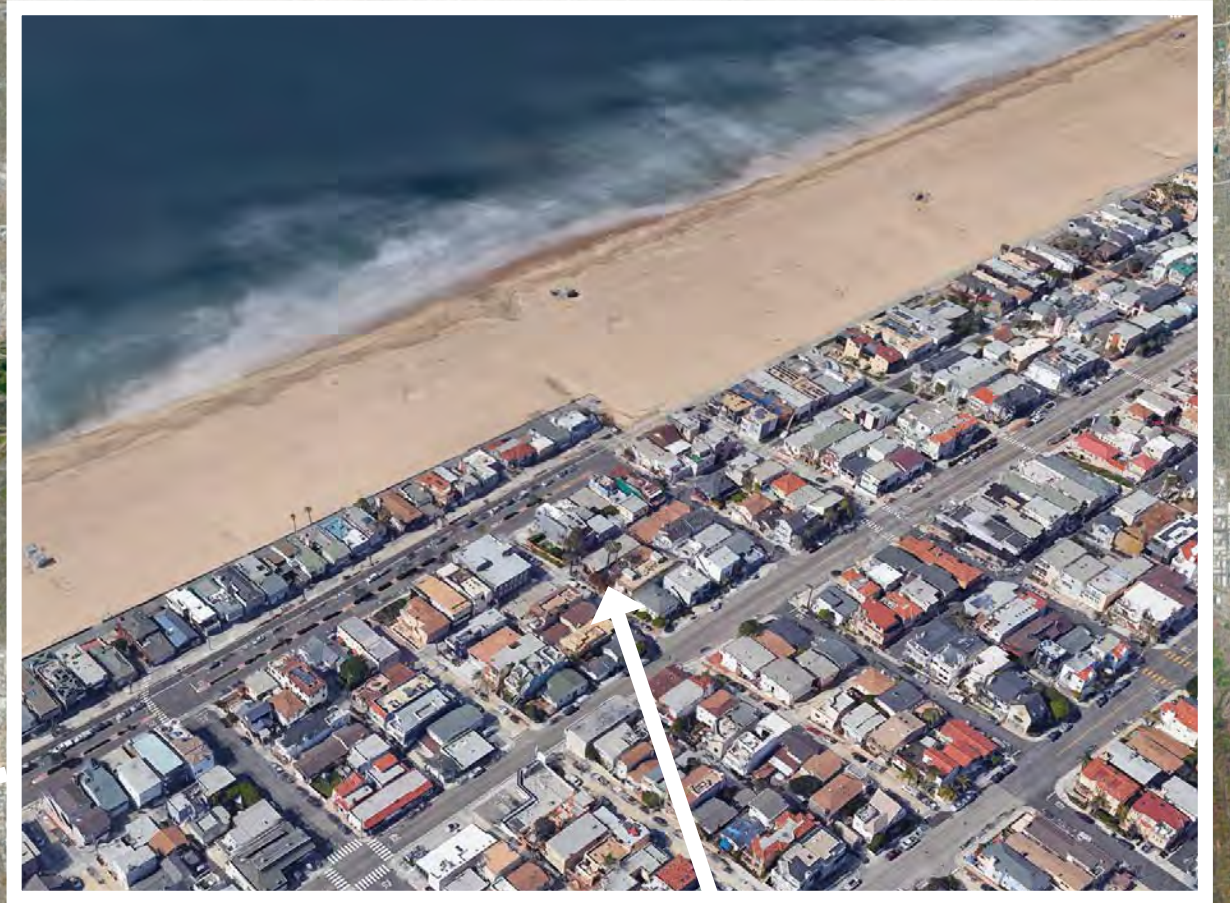

MORPHOSIS

Thom Mayne
1944 -

THE LAWRENCE HOUSE

BASEMENT

THIRD LEVEL

FIRST LEVEL

FOURTH LEVEL

SOUTH BAY FOR SALE IN LOS ANGELES

Tallest home in Hermosa Beach asking \$4.75M

Steps from the sand

By Bianca Barragan | Oct 20, 2016, 2:59pm PDT

CALTRANS

Los Angeles

2nd St

BY A MAN FROM LOS ANGELES

LOS ANGELES CALIFORNIA TRANSIT OFFICES 2005