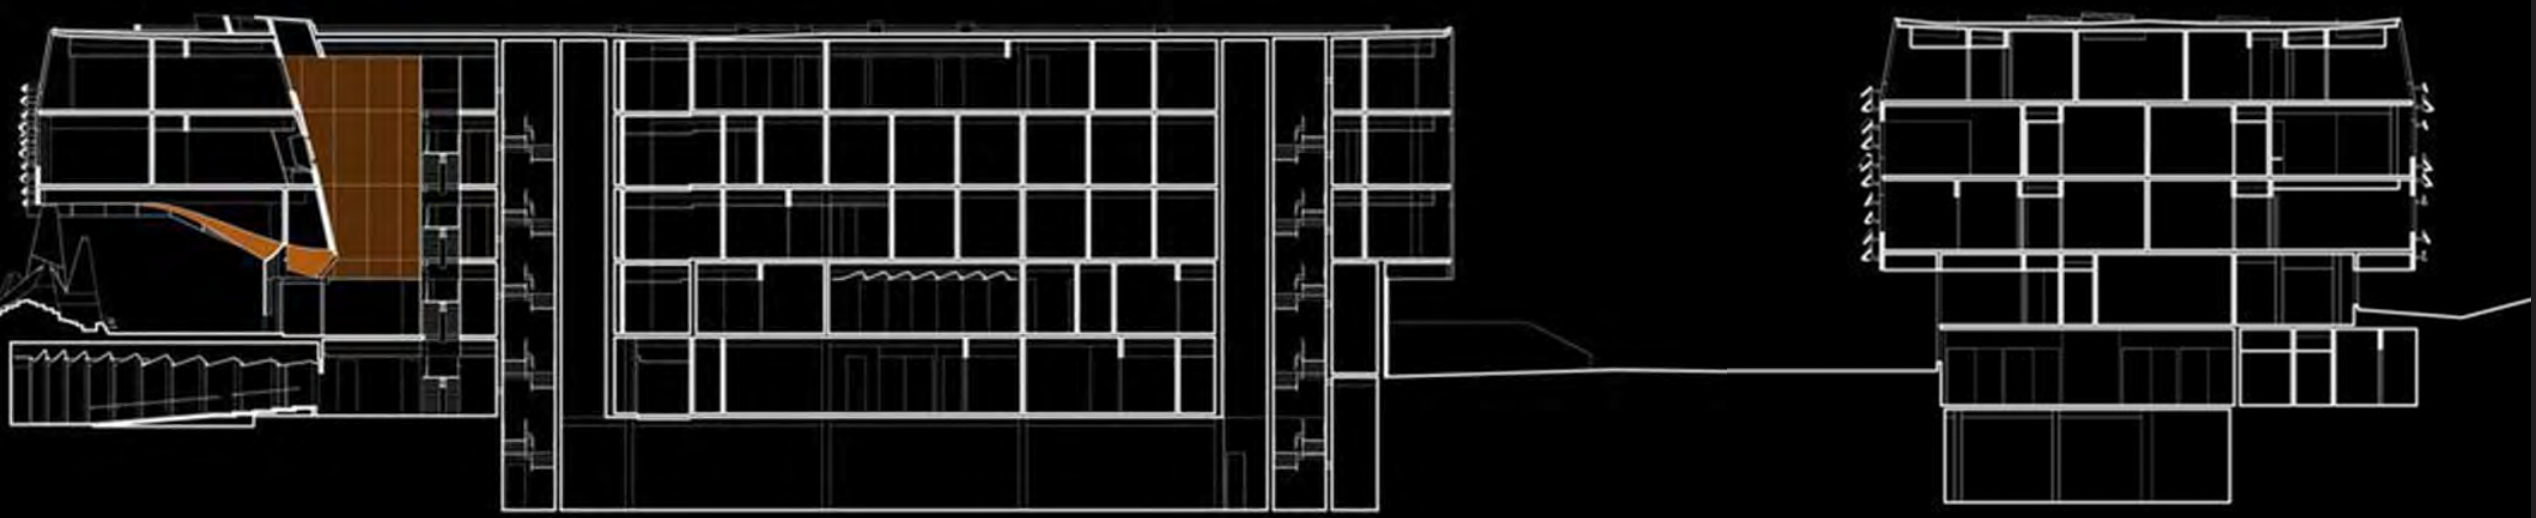

2010

BOARDROOM, UPPER LOUNGE

BOARDROOM, MEZZANINE

MEZZANINE, VIEW FROM LOUNGE ABOVE

VIEW FROM MEZZANINE, LOOKING BACK

SHANGHAI, CHINA

GIANT INTERACTIVE HEADQUARTERS

2010

CORNELL — ITHACA CAMPUS

ITHACA, NY

GATES HALL, CORNELL UNIVERSITY

2014

ITHACA, NY

GATES HALL, CORNELL UNIVERSITY

2014

PLAN 01
BILL & MELINDA GATES HALL

ITHACA, NY GATES HALL, CORNELL UNIVERSITY 2014

ITHACA, NY GATES HALL, CORNELL UNIVERSITY 2014

ITHACA, NY

GATES HALL, CORNELL UNIVERSITY

2014

NORTH ELEVATION PANELS

SOUTH ELEVATION - PANELS

ELEVATION