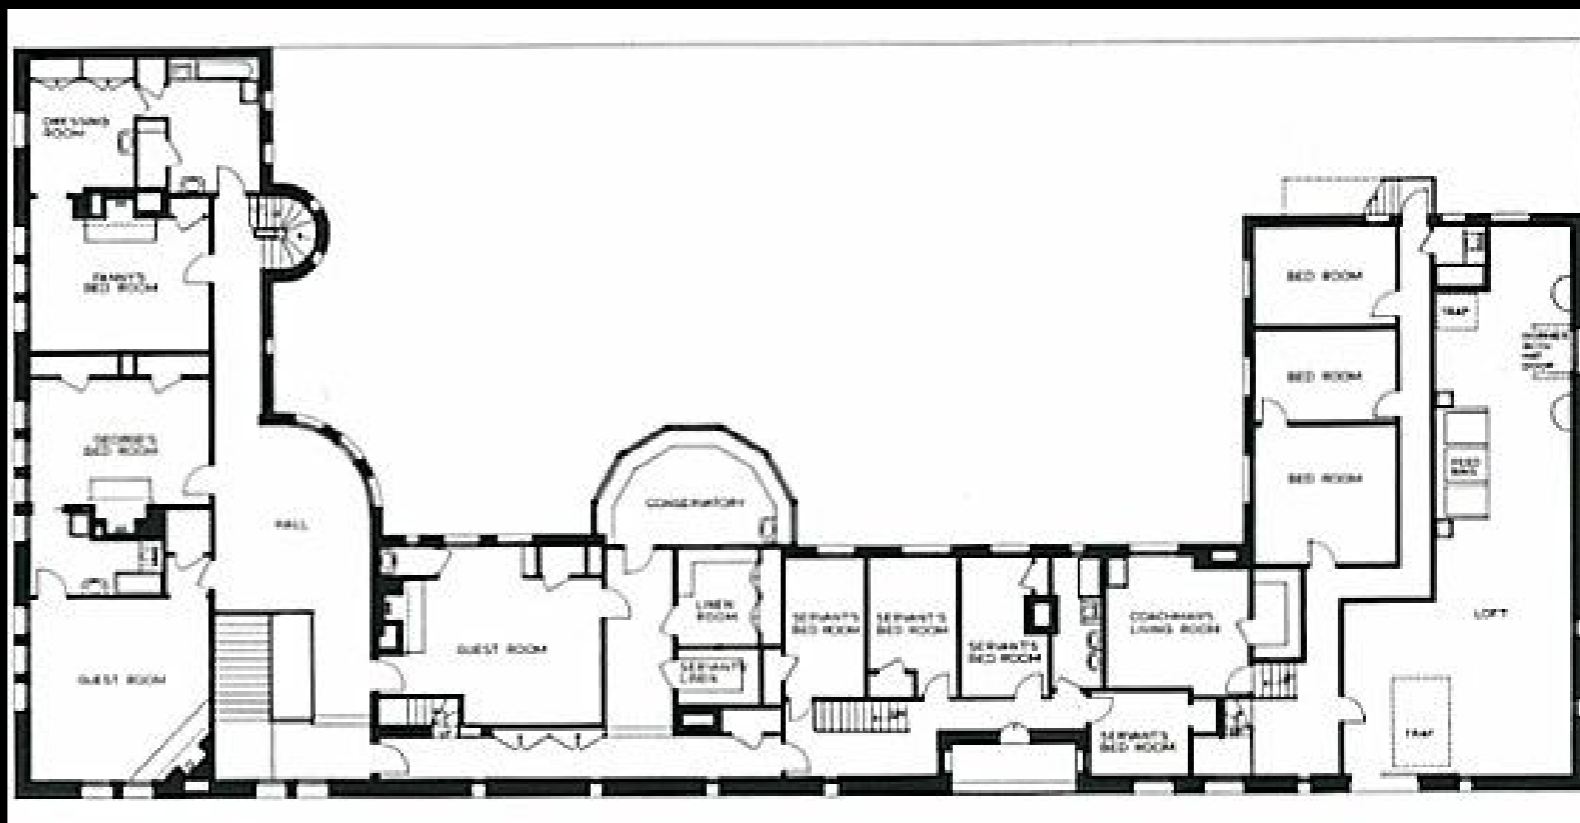

National Farmer's Bank—Owatanna, MN - 1908

Stoughton House – Cambridge, MA - 1882

MA 65 No. MA-1033-5

Glessner House – Cambridge, MA – 1885-1887

SECOND-FLOOR-PLAN

- 30 CORRIDOR
- 31 COMPOSING RM
- 32 EDITORIAL RM
- 33 LIBRARY
- 34 MEN'S TOILET
- 35 OFFICE
- 36 OPERATING RM
- 37 PRIVATE OFFICE
- 38 ROOF
- 39 RECEPTION RM
- 40 SKYLIGHT
- 41 TOP OF VAULT
- 42 UPPER PART - BANKING RM
- 43 WORK RM
- 44 WOMEN'S TOILET

FIRST-FLOOR-PLAN

- 1 ALLEY
- 2 ASH HOIST
- 3 BOOK VAULT
- 4 KEEPERS
- 5 COVERED WAY
- 6 CUPBOARD
- 7 CONSULTATION RM
- 8 CLOSET
- 9 ENTRANCE HALL
- 10 FARMERS EXCHANGE
- 11 FRESH AIR
- 12 LIFT
- 13 HONEY VAULT
- 14 OPEN COURT
- 15 OFFICE - PRINTING SHOP
- 16 OFFICERS PLATFORM
- 17 PUBLIC SPACE
- 18 PRINTING RM
- 19 STORAGE WAREHOUSE
- 20 SHOP
- 21 STORE RM
- 22 SAVINGS
- 23 TELLERS
- 24 TOILET
- 25 TELEPHONE
- 26 VAULT
- 27 VESTIBULE
- 28 WOMEN'S RM
- 29 PRES. RM