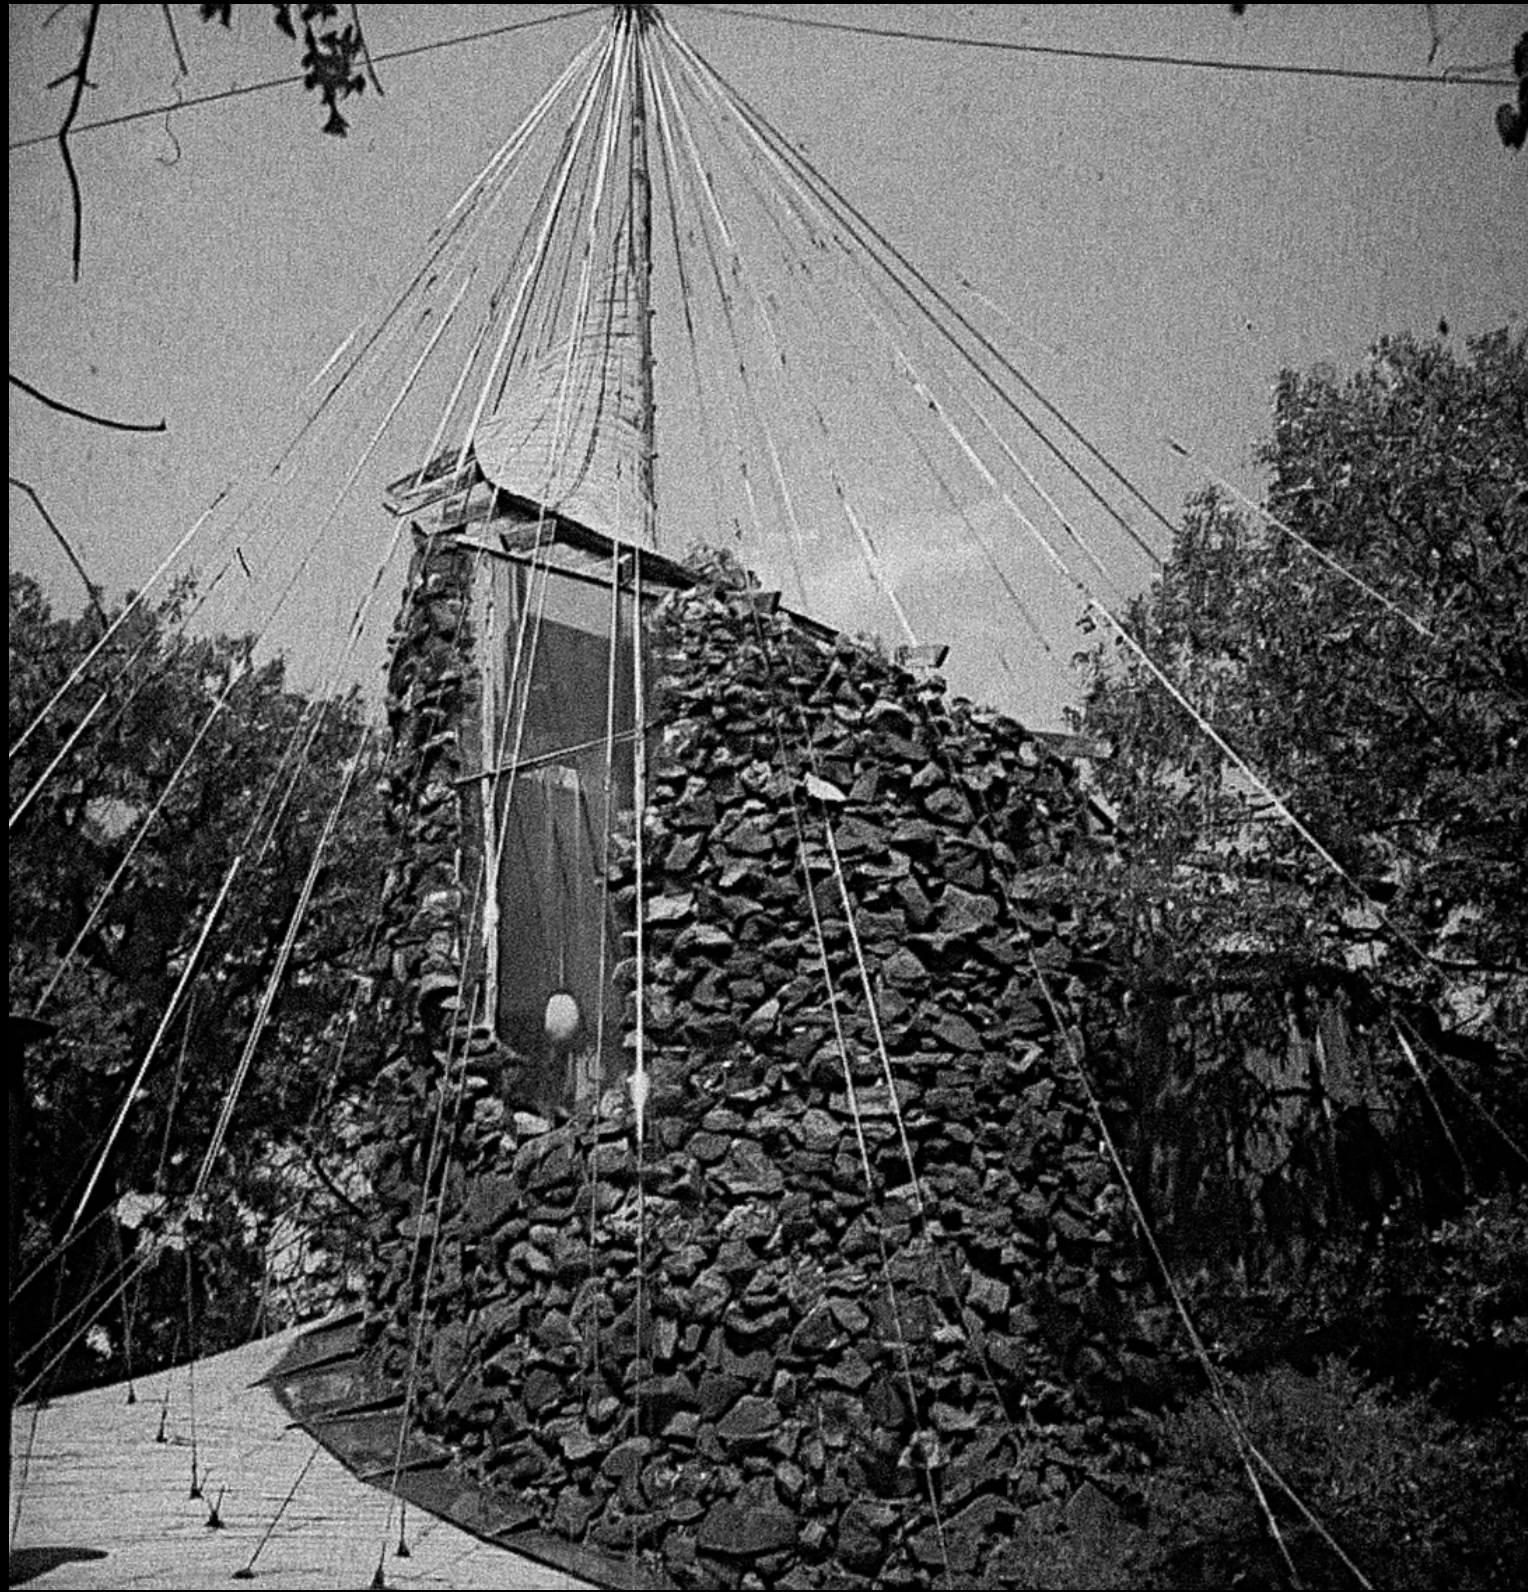

DEBIS TOWER BERLIN RENZO PIANO 1998

Berlin Potsdamer Platz Regenwassermanagement

Berlin Potsdamer Platz Reinigungsbiotop

BAVINGER HOUSE OKLAHOMA BRUCE GOFF 1955 (demolished 2016)

BAVINGER HOUSE OKLAHOMA BRUCE GOFF 1955 (demolished 2016)