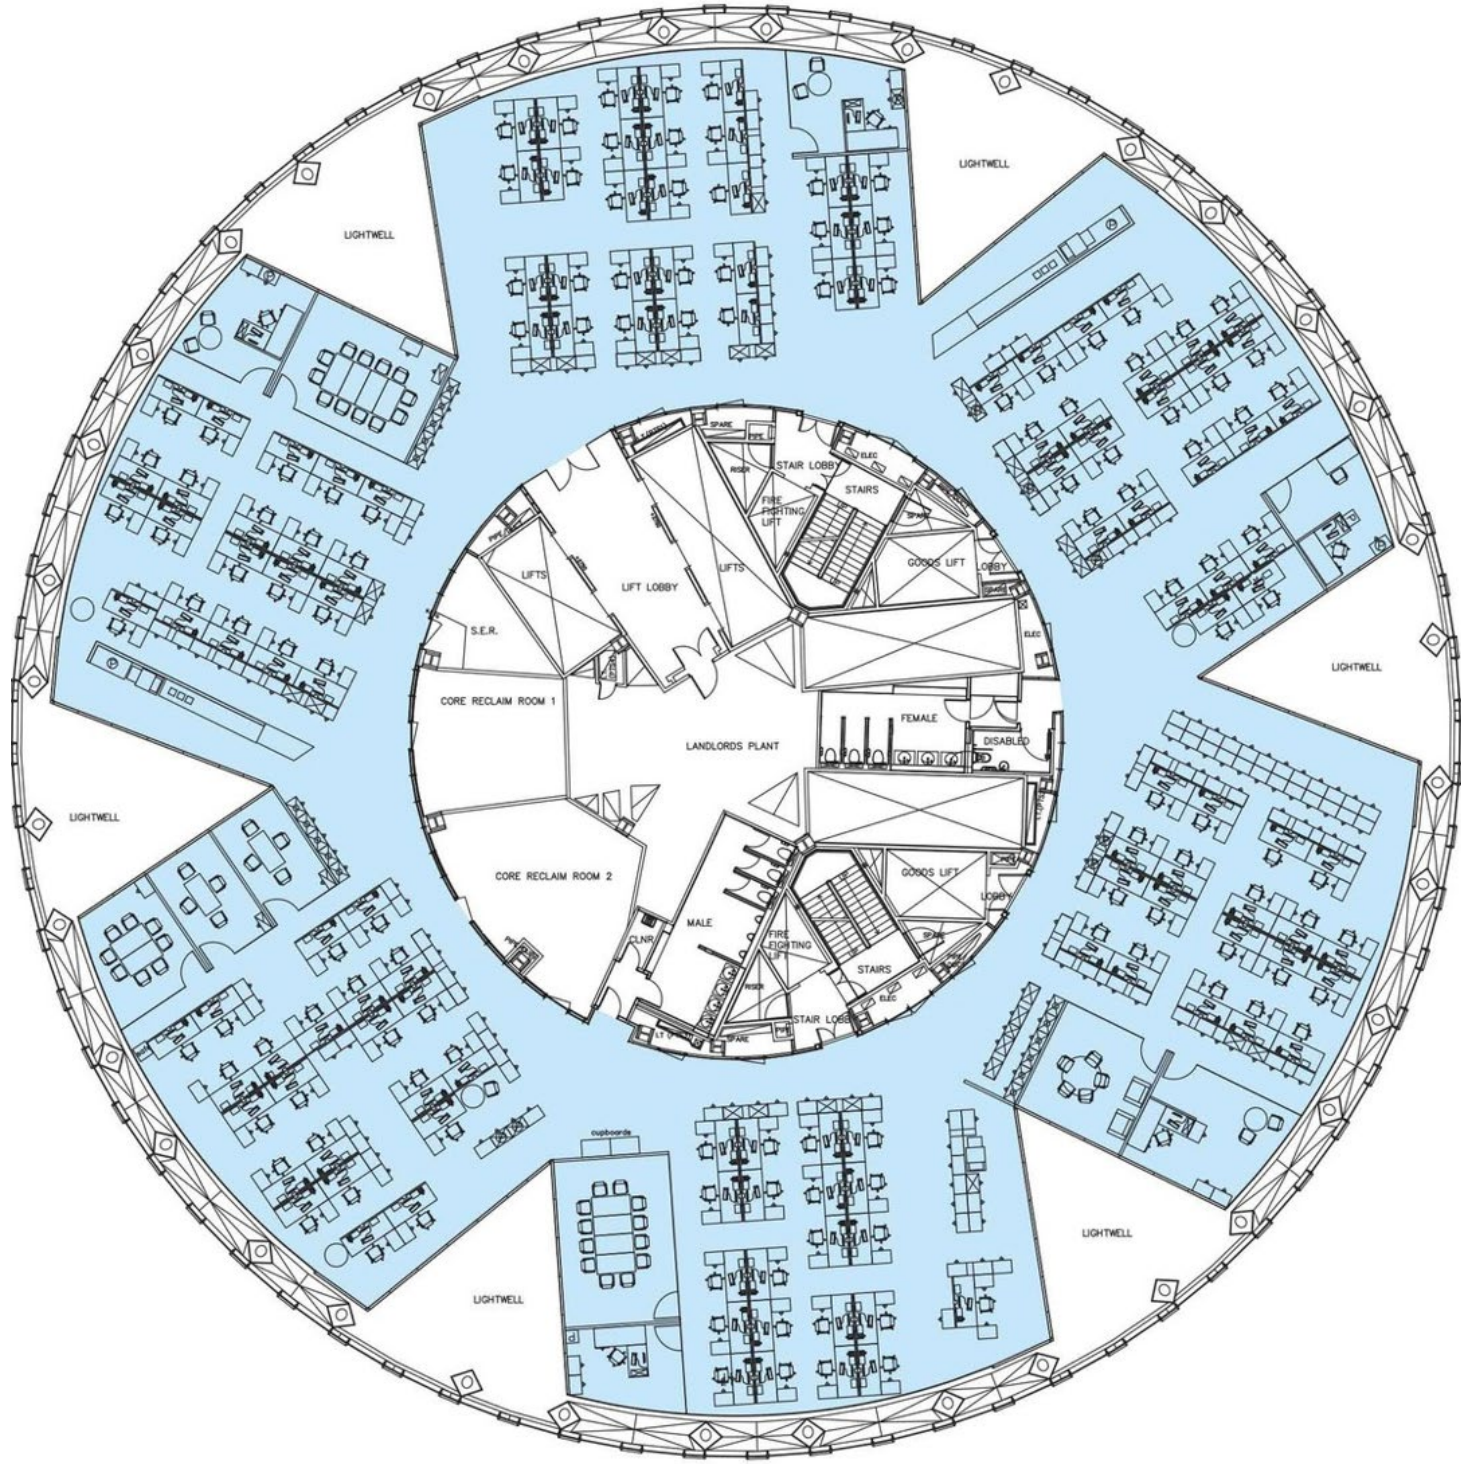

NORMAN FOSTER & ARUP GROUP

2004