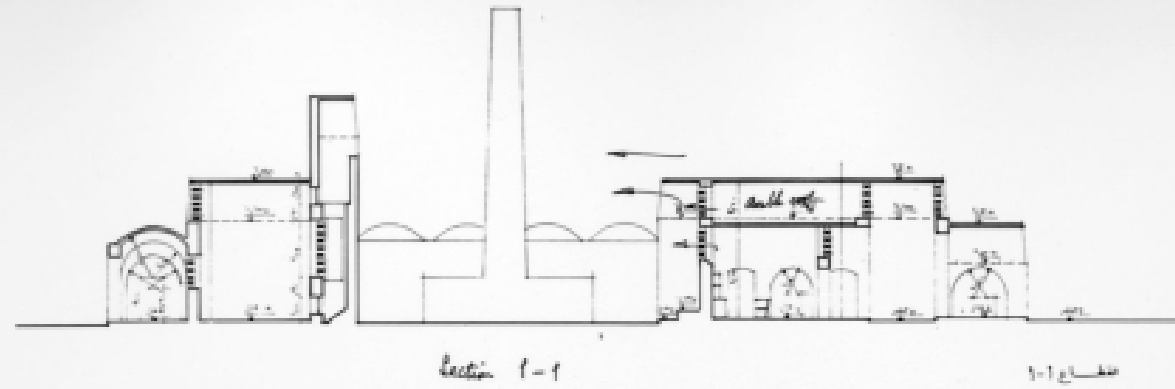

Pilot Project of the Village of Barog (New Valley)
Kharga Oasis

July 1950

Sections

72