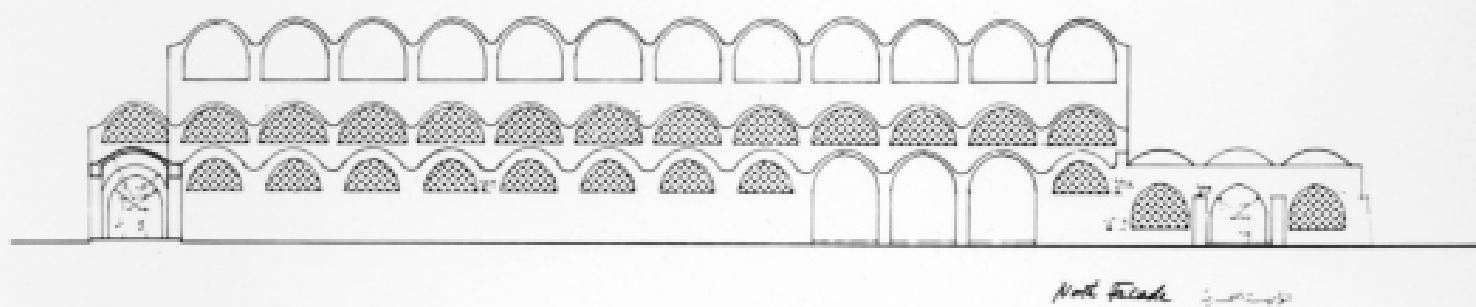

Pilot Project of the Village of Barog (New Valley)
Kharga Oasis

July 1950

Sections

72