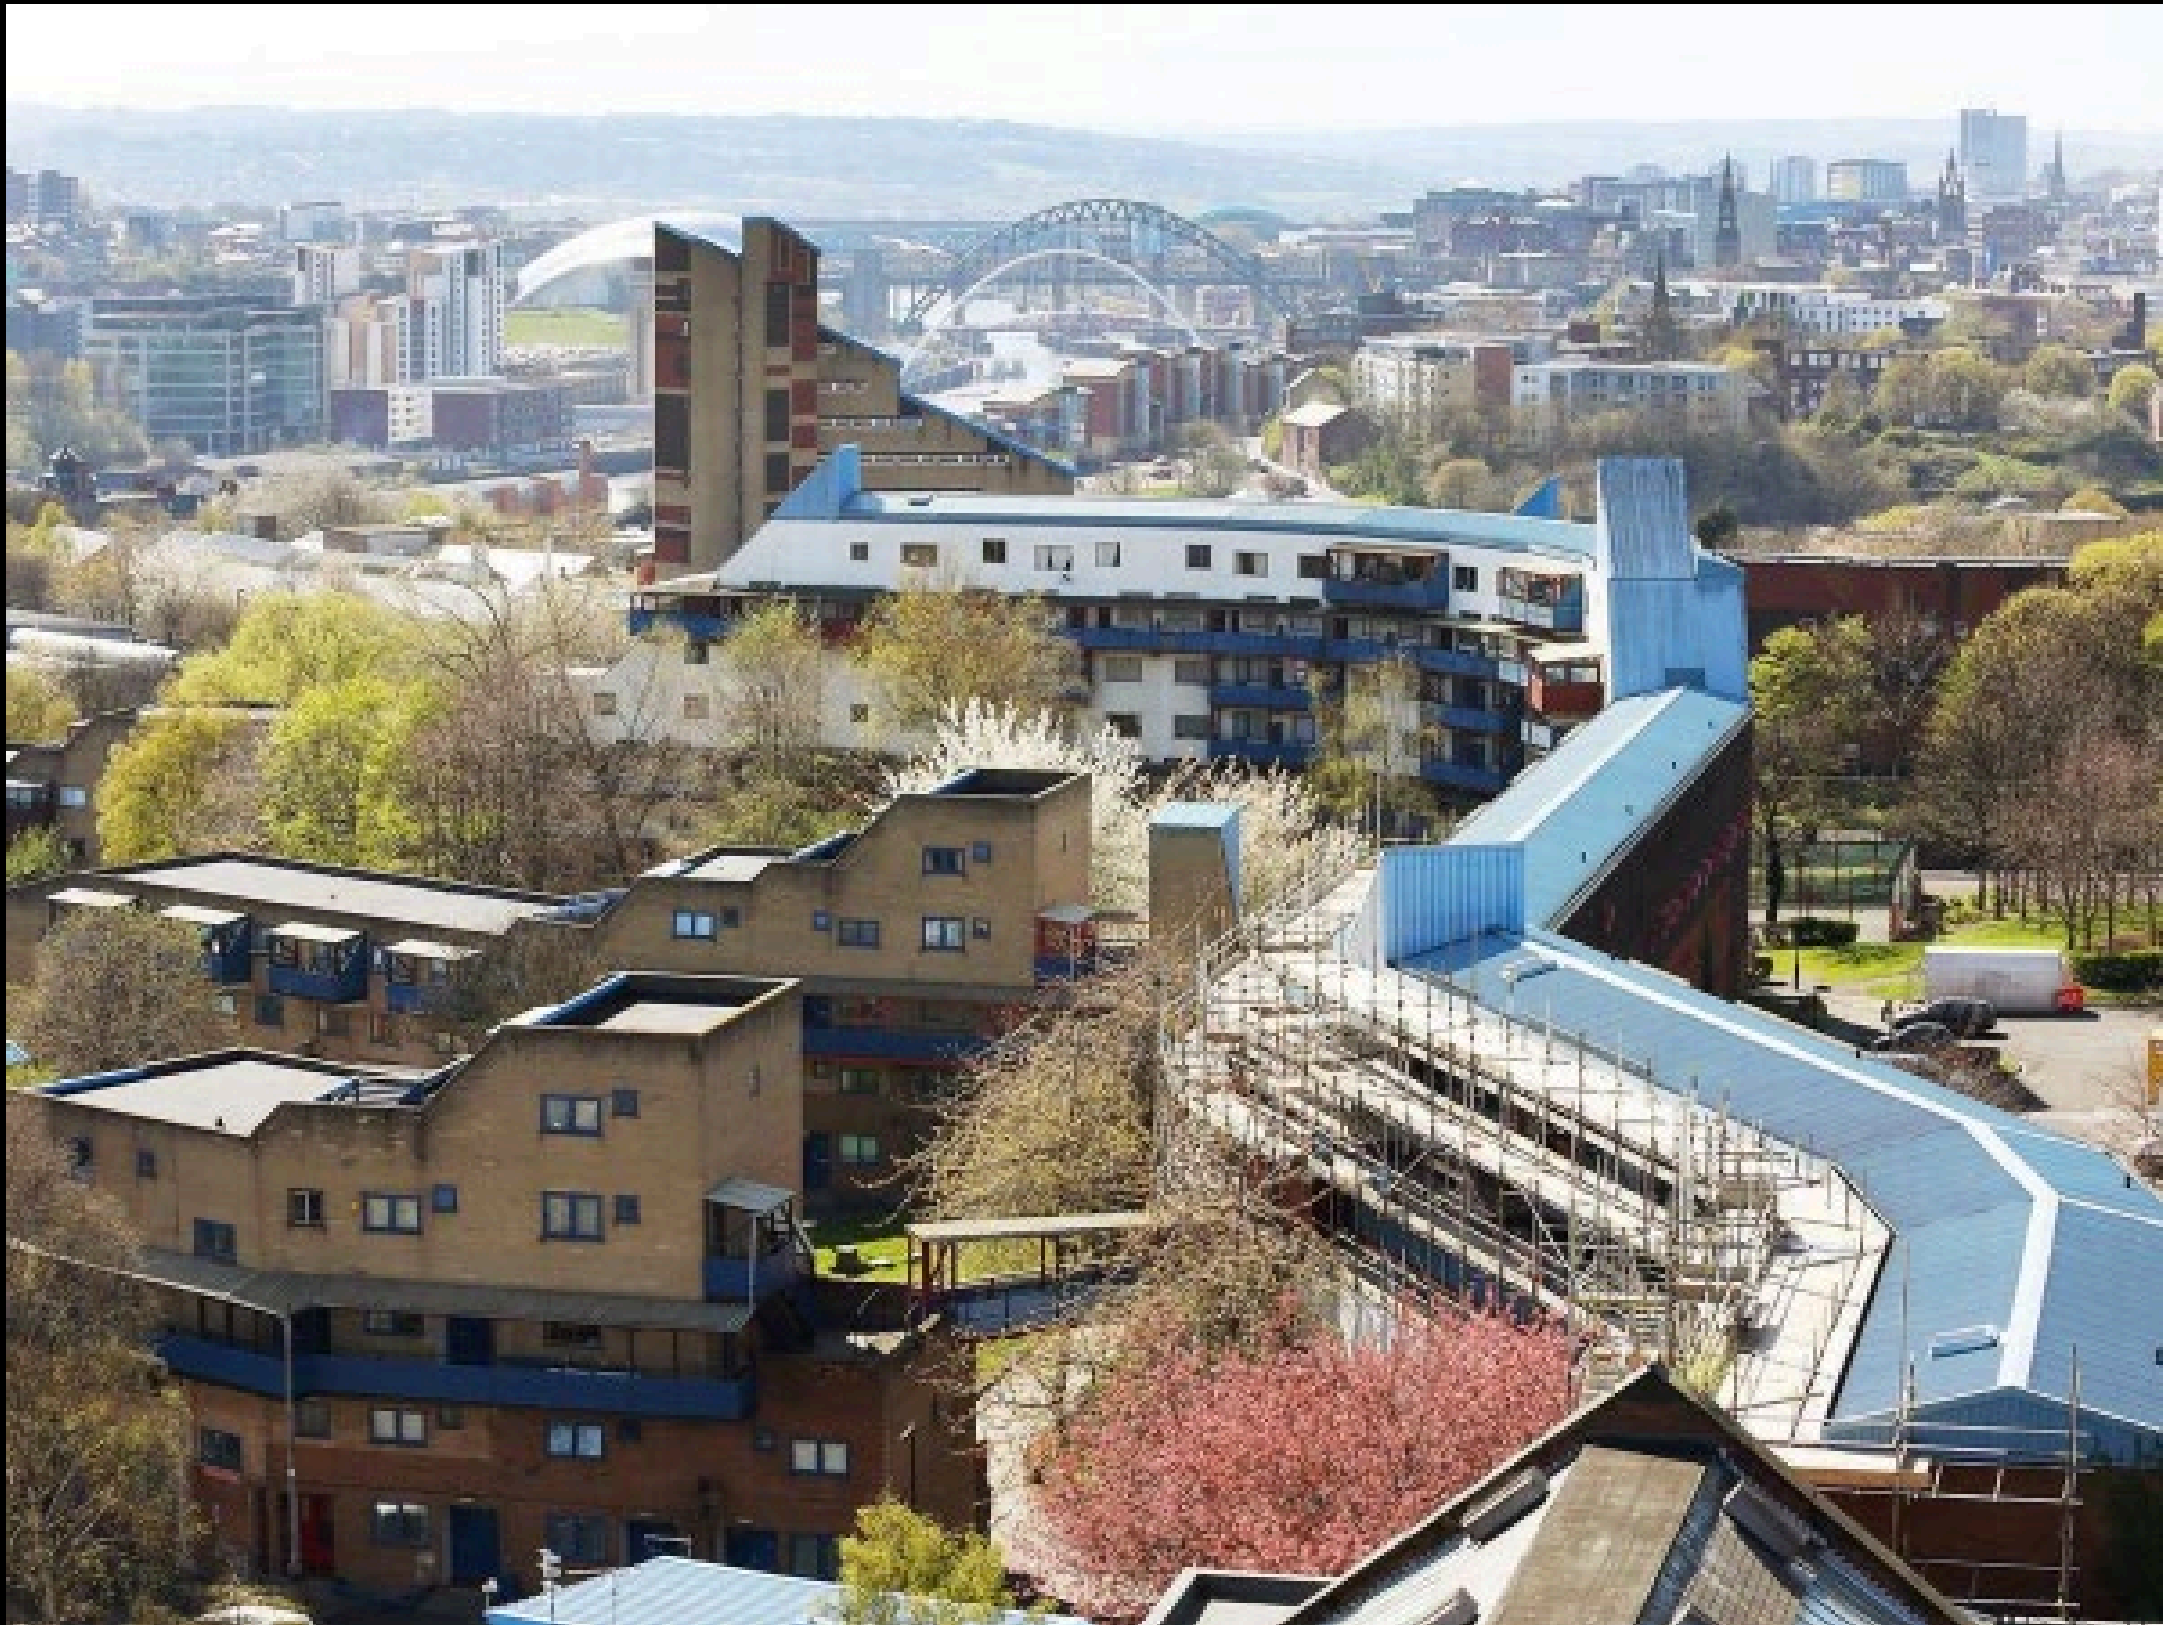

BYKER REDEVELOPMENT

NEWCASTLE-UPON-TYNE

RALPH ERSKINE

1973 - 1995