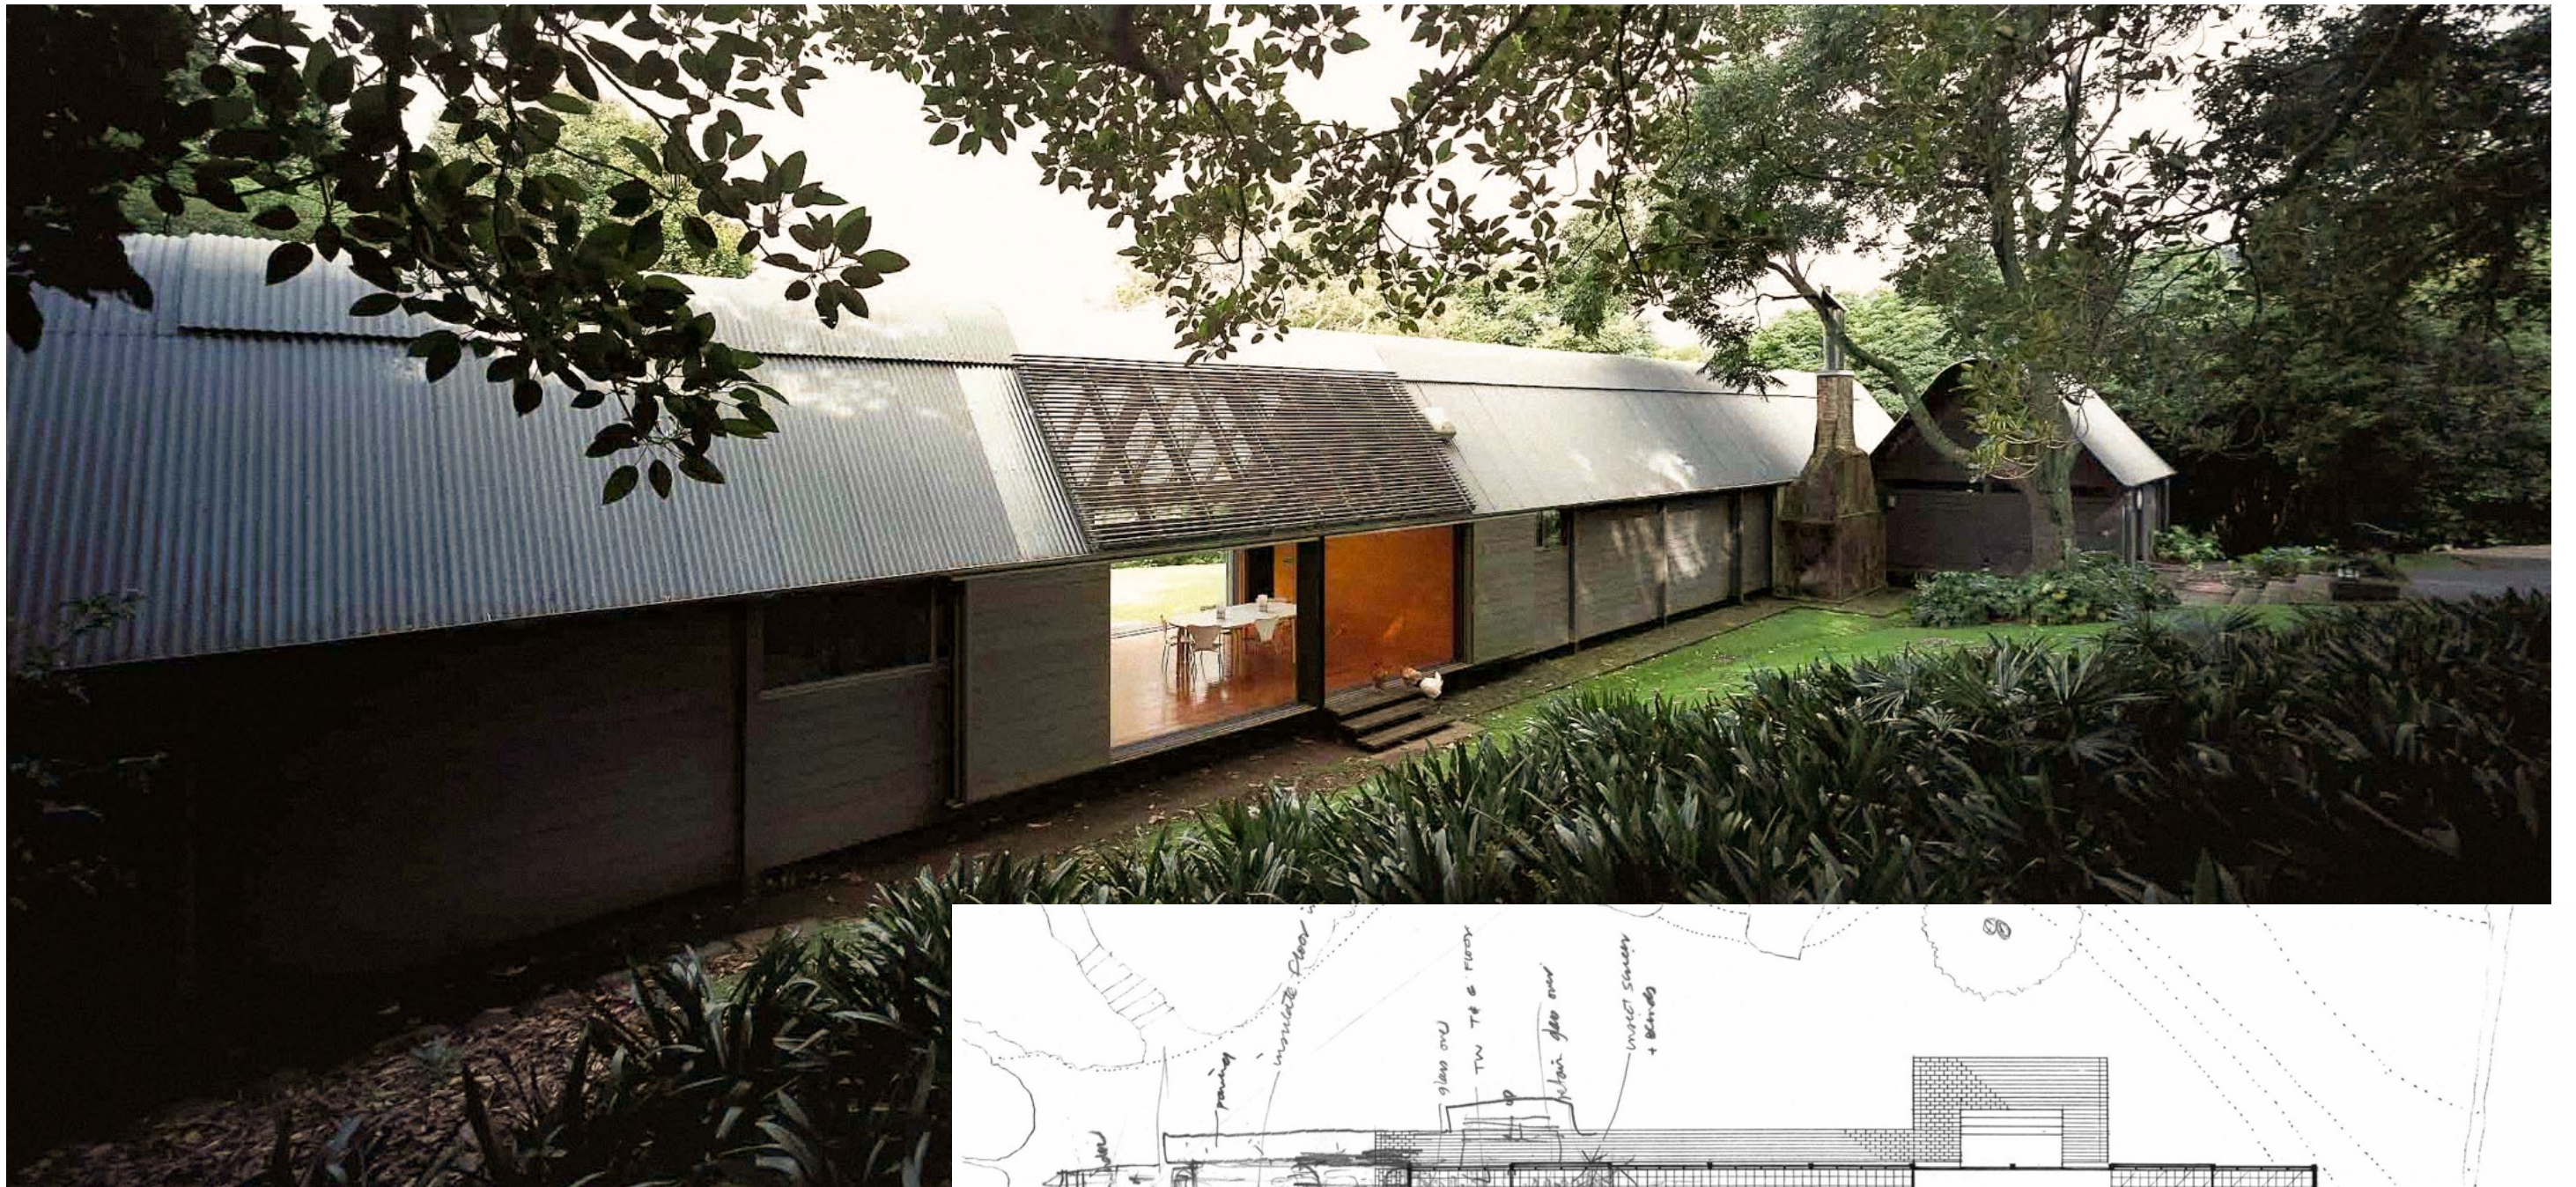

GLENN MURCUTT FREDERICKS / WHITE HOUSE AUSTRALIA 1982 (remodeled 2004)

GLENN MURCUTT FREDERICKS / WHITE HOUSE AUSTRALIA 1982 (remodeled 2004)

GLENN MURCUTT FREDERICKS / WHITE HOUSE AUSTRALIA 1982 (remodeled 2004)

TENSION CHORDS
EACH END WHERE
CENTRE SUPPORT
POSTS DELETED
ON EACH END

↑↑
CLEARPANE
WINDOWS

ROLLED IRON ROOF RIDGE
VERY GOOD FOR AIR MOVEMENT
OVER RIDGE AND, ; COOLING AIR
SPACE VIA SLOT,

PLAN - HOUSE AT JAMBIROO
glenn murcutt architect 1981 1982