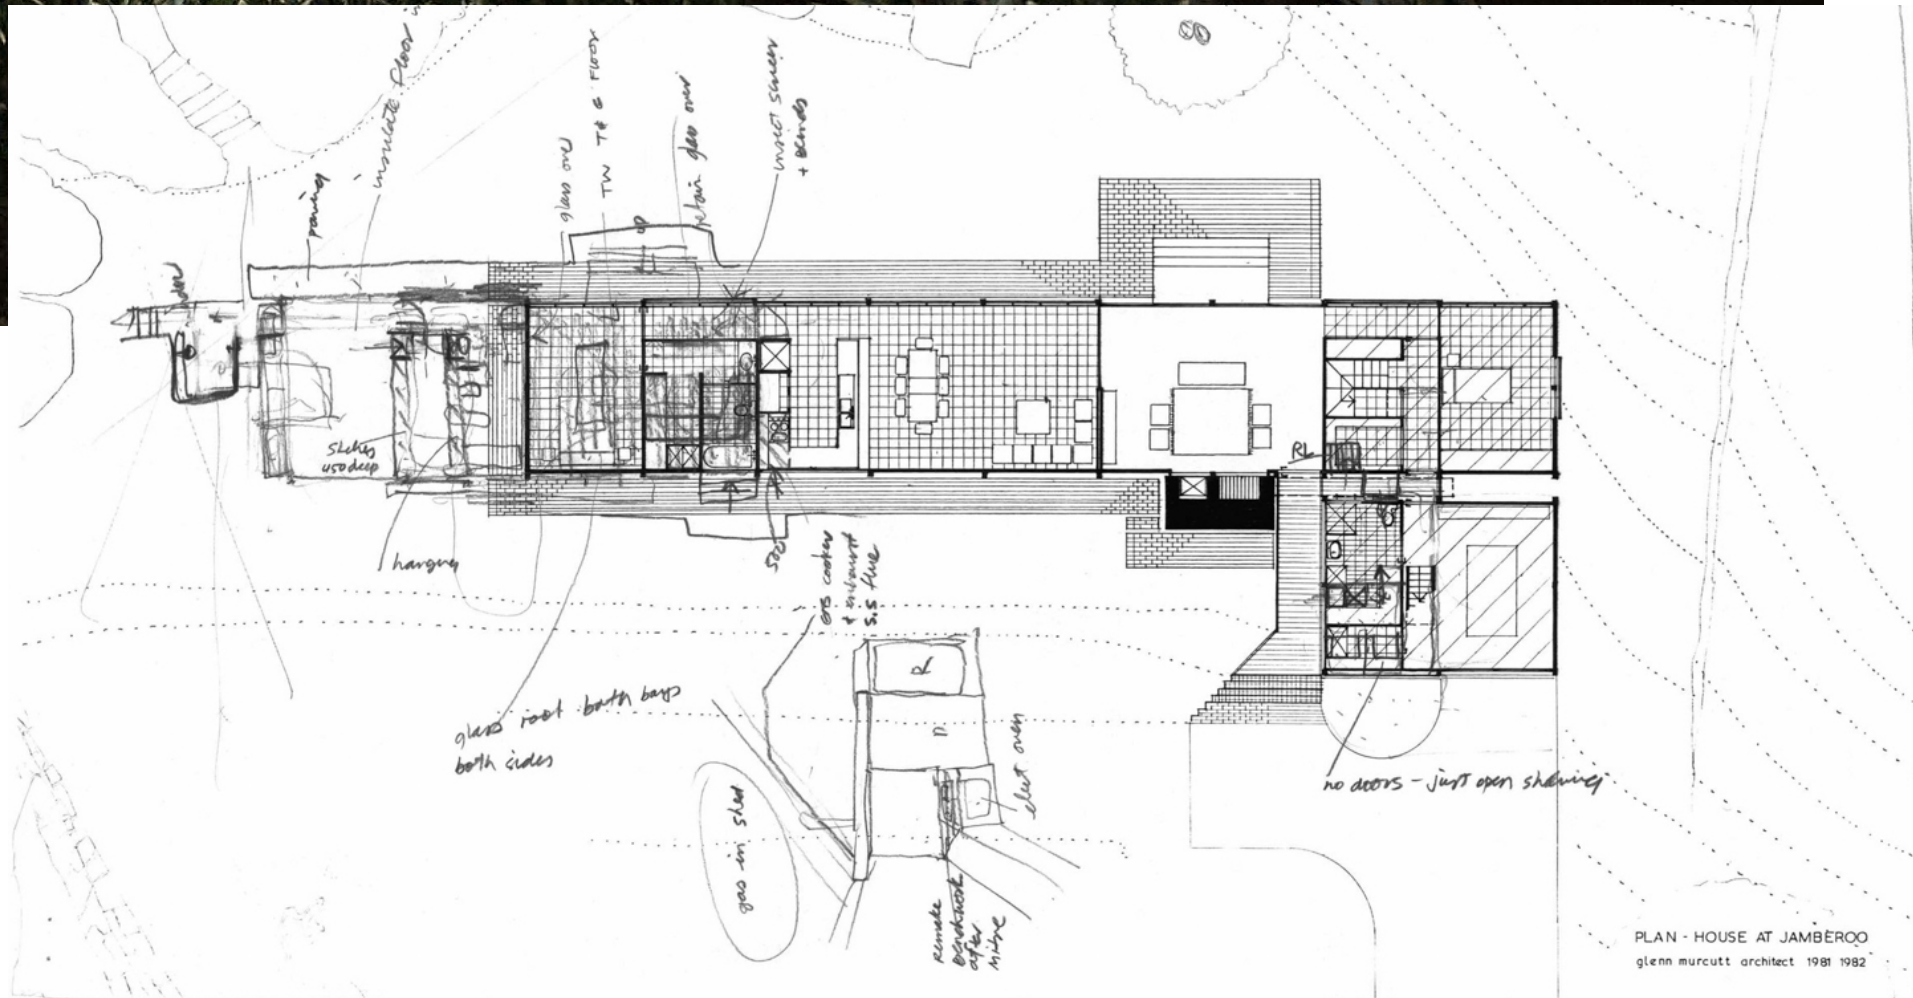

TENSION CHORDS
EACH END WHERE
CENTRE SUPPORT
POSTS DELETED
ON EACH END

↑↑
CLEARPANE
WINDOWS

ROLLED IRON ROOF RIDGE
VERY GOOD FOR AIR MOVEMENT
OVER RIDGE AND, ; COOLING AIR
SPACE VIA SLOT,

PLAN - HOUSE AT JAMBIROO
glenn murcutt architect 1981 1982