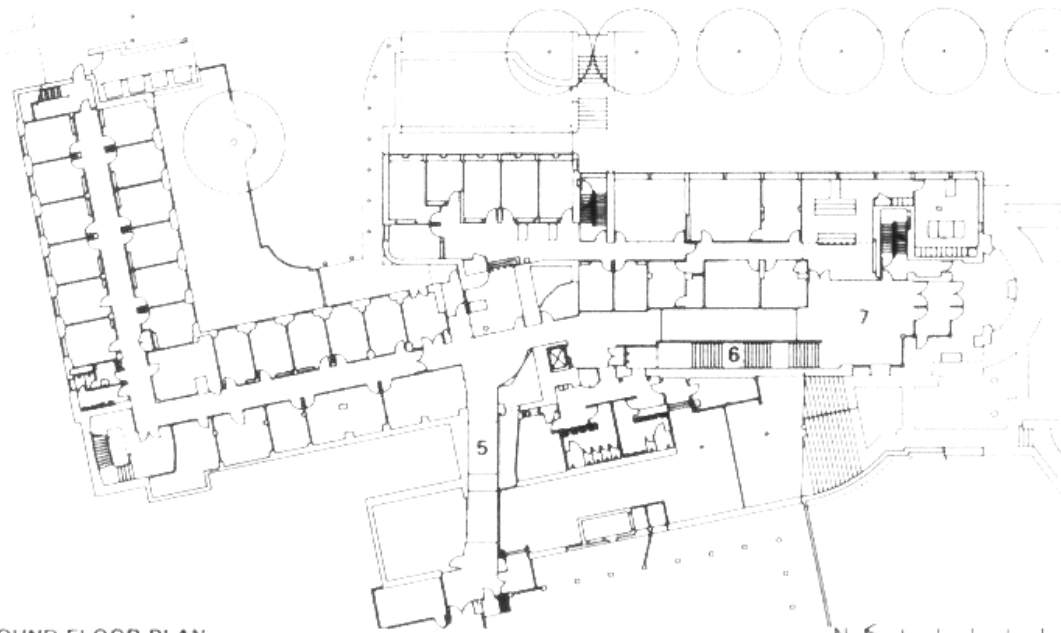

London, UK

Sainsbury Wing of the National Gallery

1991

- 1 UPPER LIBRARY/LOUNGE
- 2 CORWIN HALL ENTRANCE
- 3 BENDHEIM HALL ENTRANCE
- 4 LIBRARY/LOUNGE
- 5 TUNNEL TO ROBERTSON HALL
- 6 STAIRS TO BASEMENT
- 7 FISHER HALL ENTRANCE

SECOND FLOOR PLAN

PODIUM FLOOR PLAN

GROUND FLOOR PLAN

VENTURI-SCOTT BROWN HOUSE

Princeton, New Jersey

Lewis Thomas Biology Lab

1986

Princeton, New Jersey