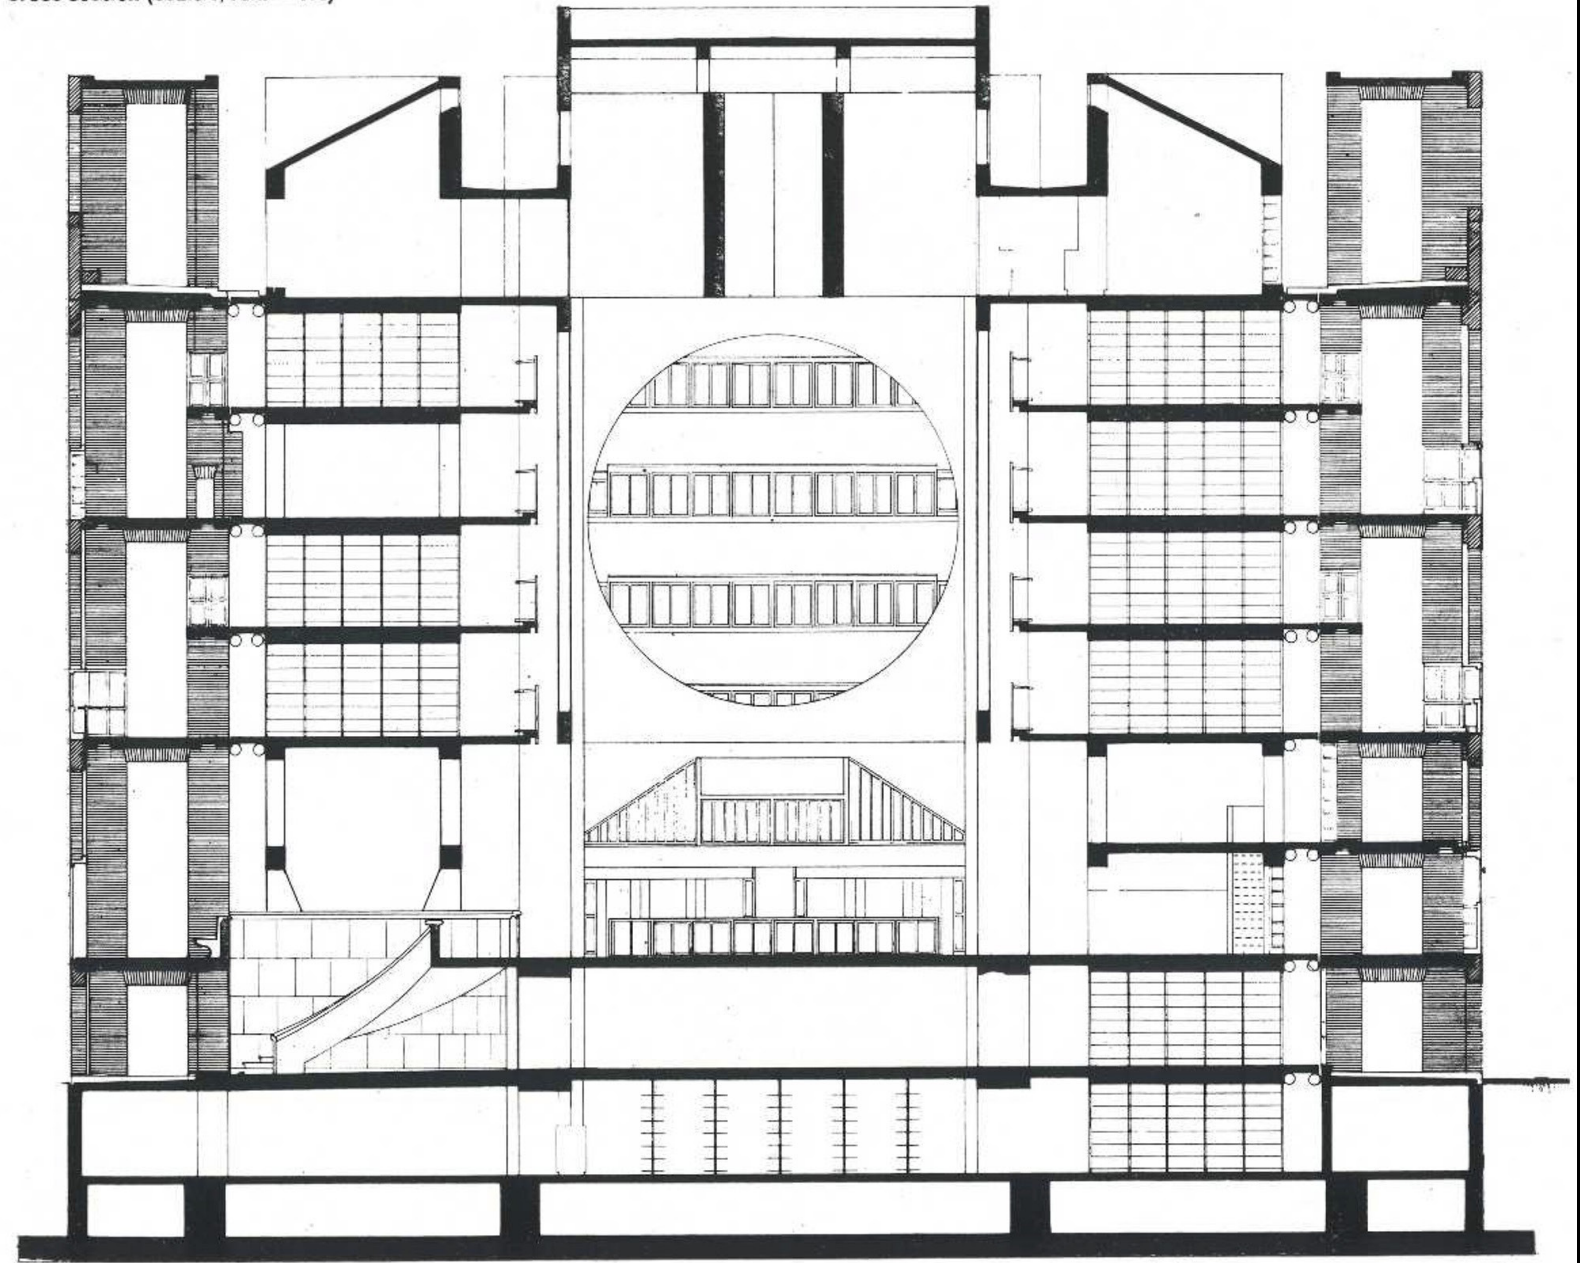

Exeter, NH

Louis Kahn

1972

Larry Speck

Larry Speck

Larry Speck

Larry Speck

first floor plan (scale 1/32in = 1ft)

cross section (scale 1/16in = 1ft)

<https://www.architectural-review.com/>

<https://www.architectural-review.com/>

third floor plan

<https://www.architectural-review.com/>

Larry Speck

Larry Speck

Larry Speck