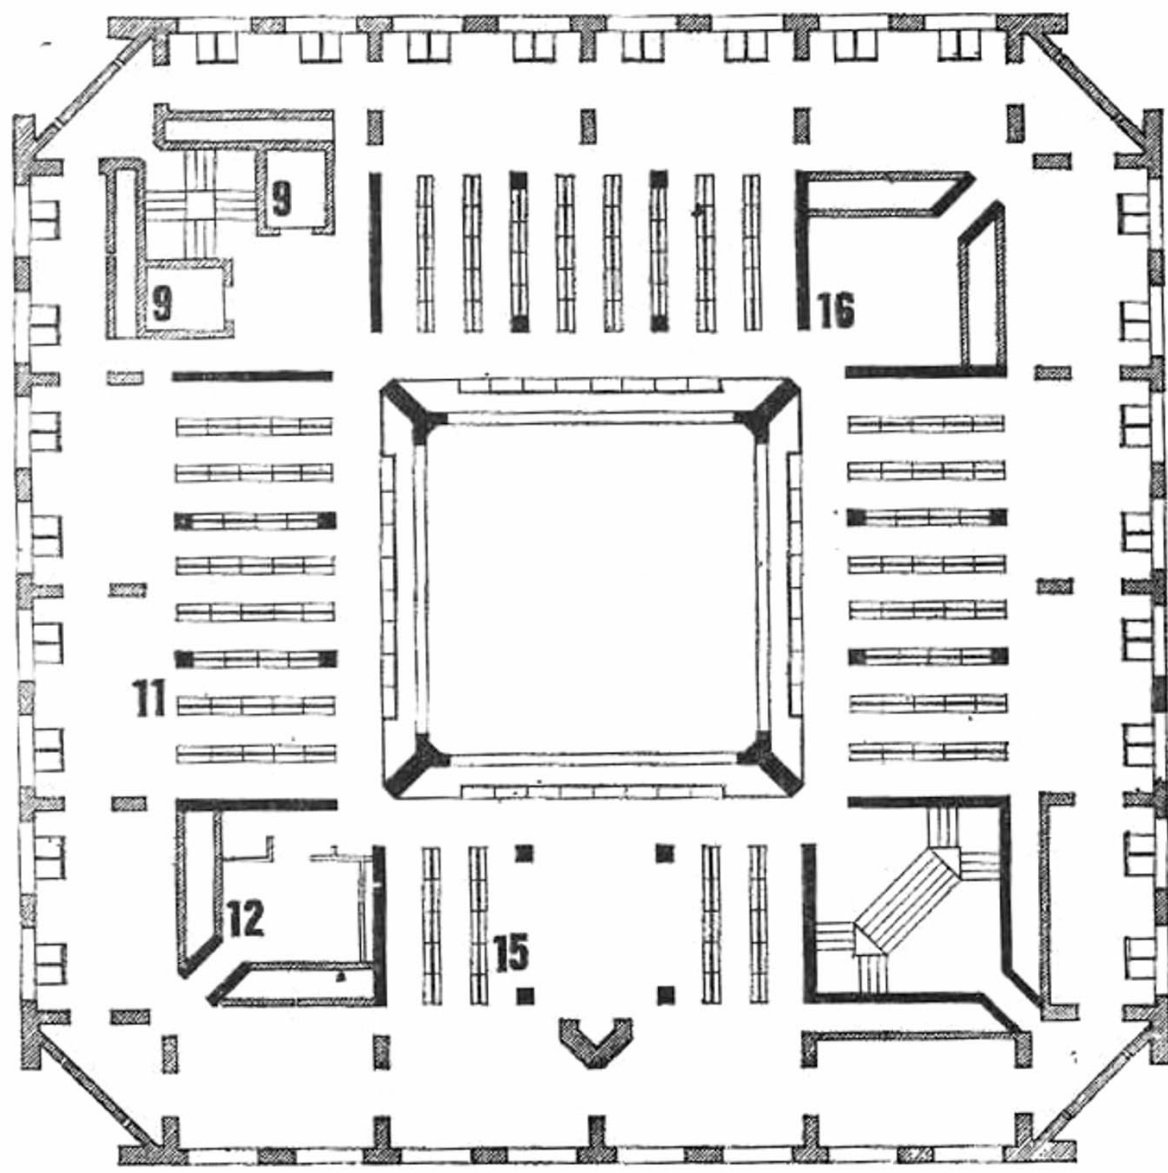

Exeter, NH

Louis Kahn

1972

Larry Speck

Larry Speck

Larry Speck

Larry Speck

first floor plan (scale 1/32in = 1ft)

cross section (scale 1/16in = 1ft)

<https://www.architectural-review.com/>

<https://www.architectural-review.com/>

third floor plan

<https://www.architectural-review.com/>

Larry Speck

Larry Speck

Larry Speck