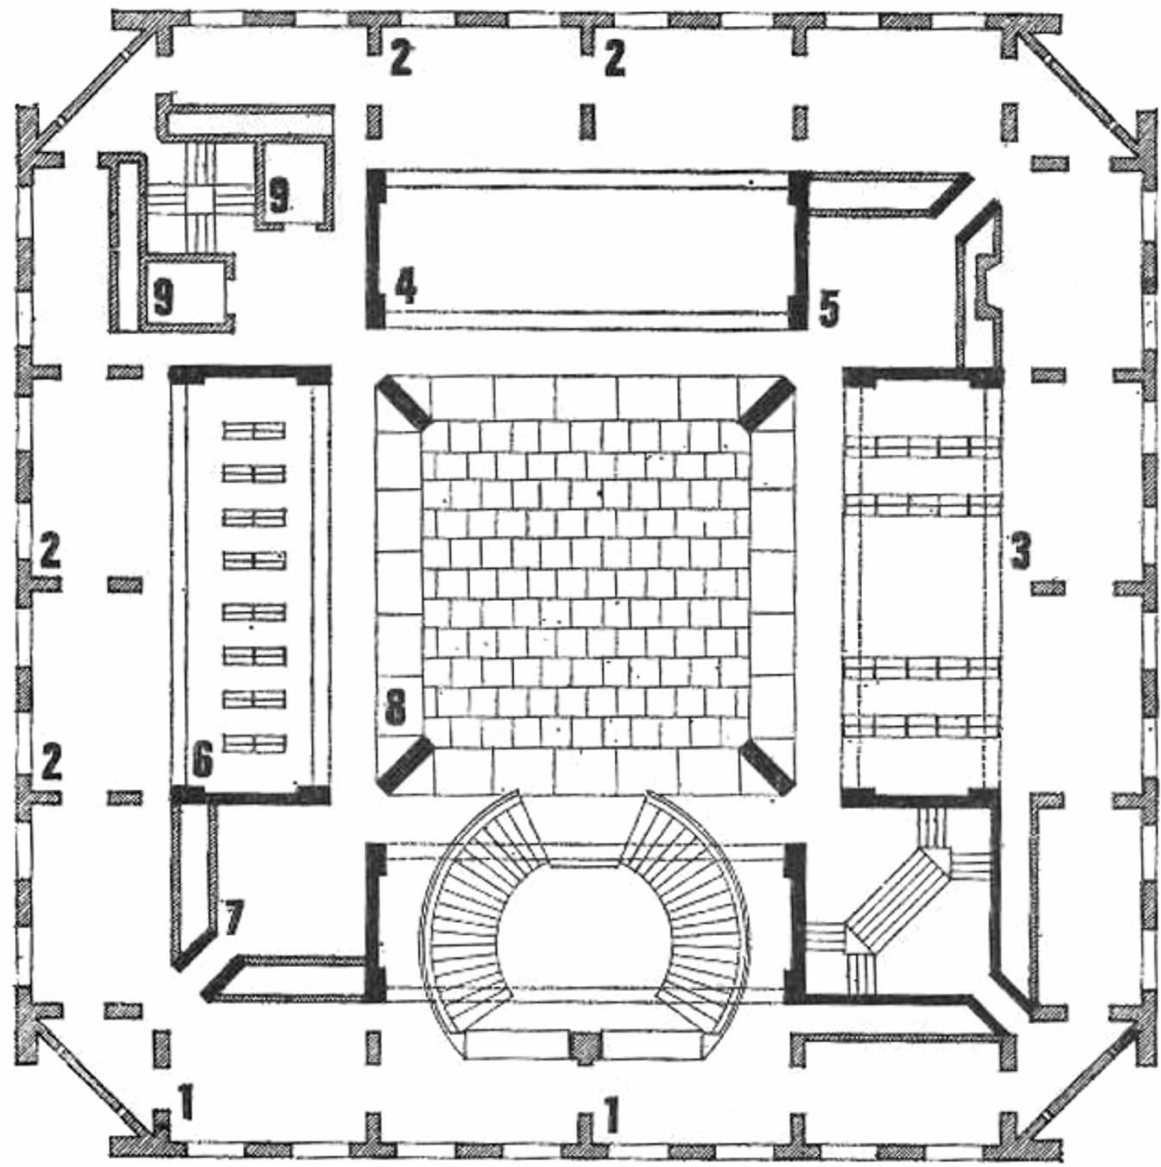

Exeter, NH

Louis Kahn

1972

Larry Speck

Larry Speck

Larry Speck

Larry Speck

first floor plan (scale 1/32in = 1ft)

cross section (scale 1/16in = 1ft)

<https://www.architectural-review.com/>

<https://www.architectural-review.com/>

third floor plan

<https://www.architectural-review.com/>

Larry Speck

Larry Speck

Larry Speck