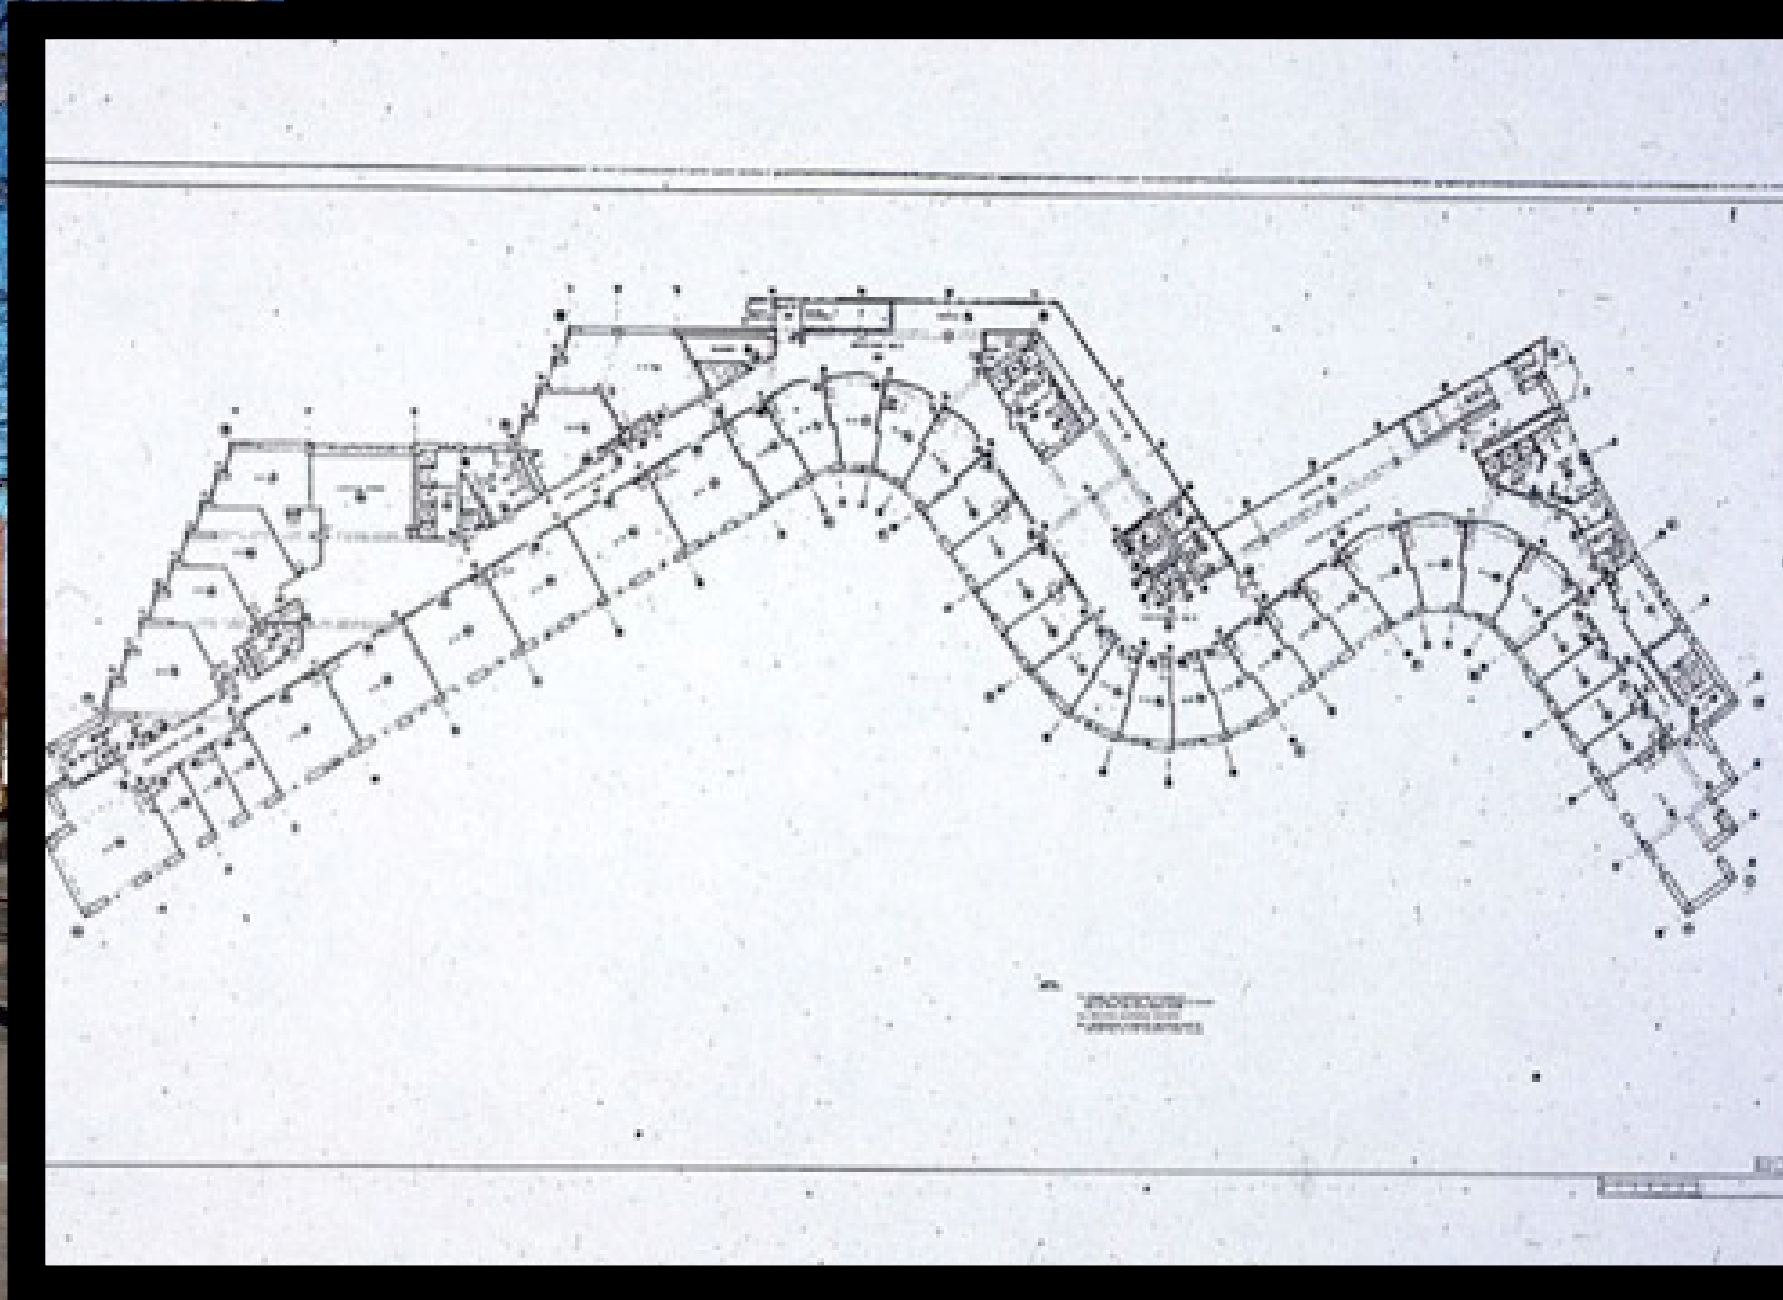

EXCELLENT SIDE  
EXCELLENT VIEW  
EXCELLENT FRONT

+

EXCELLENT SIDE  
EXCELLENT VIEW  
EXCELLENT FRONT

+

EXCELLENT SIDE  
EXCELLENT VIEW  
EXCELLENT FRONT

EXCELLENT SIDE

+

EXCELLENT SIDE  
EXCELLENT VIEW  
EXCELLENT FRONT

EXCELLENT SIDE

+

EXCELLENT SIDE  
EXCELLENT VIEW  
EXCELLENT FRONT

EXCELLENT SIDE

MIT SENIORS DORMITORY

La Tourette  
Monastery  
Lyon, France  
Le Corbusier  
1956-1960

*Upper floor*

*Middle floor*

*Lower floor*