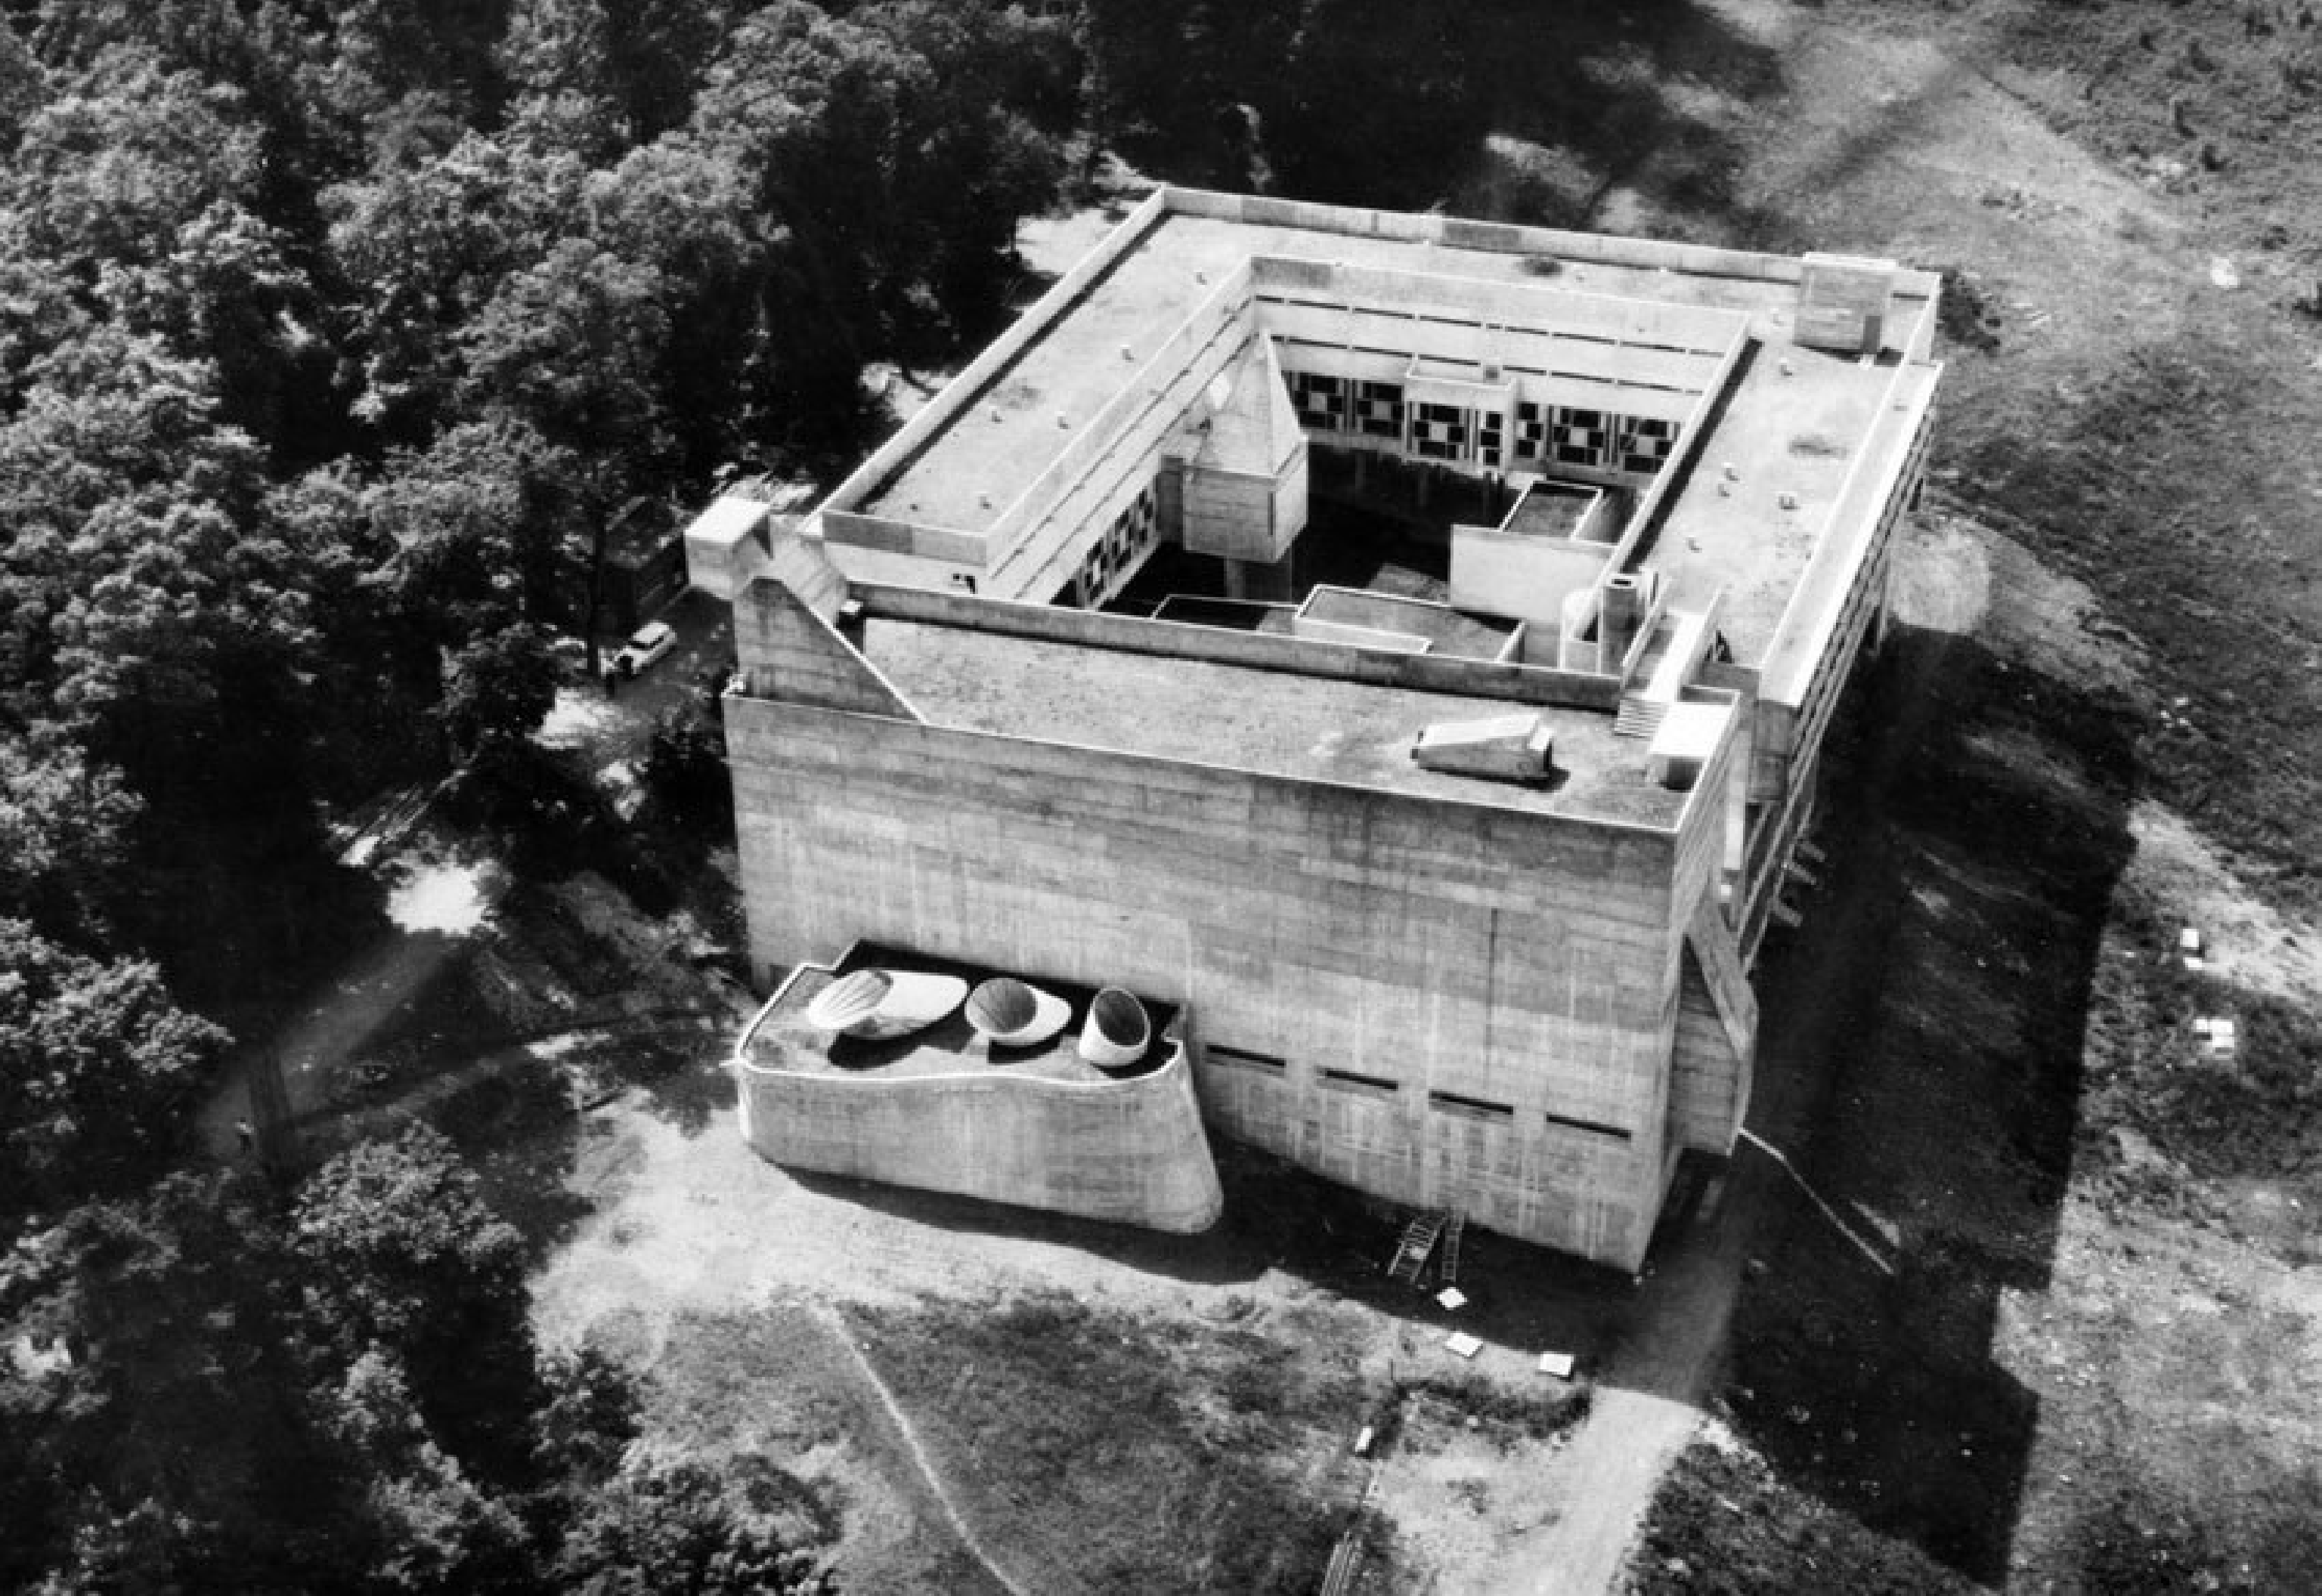

EXCELLENT SIDE

+

EXCELLENT SIDE  
EXCELLENT VIEW  
EXCELLENT FRONT

EXCELLENT SIDE

MIT SENIORS DORMITORY

La Tourette  
Monastery  
Lyon, France  
Le Corbusier  
1956-1960

*Upper floor*

*Middle floor*