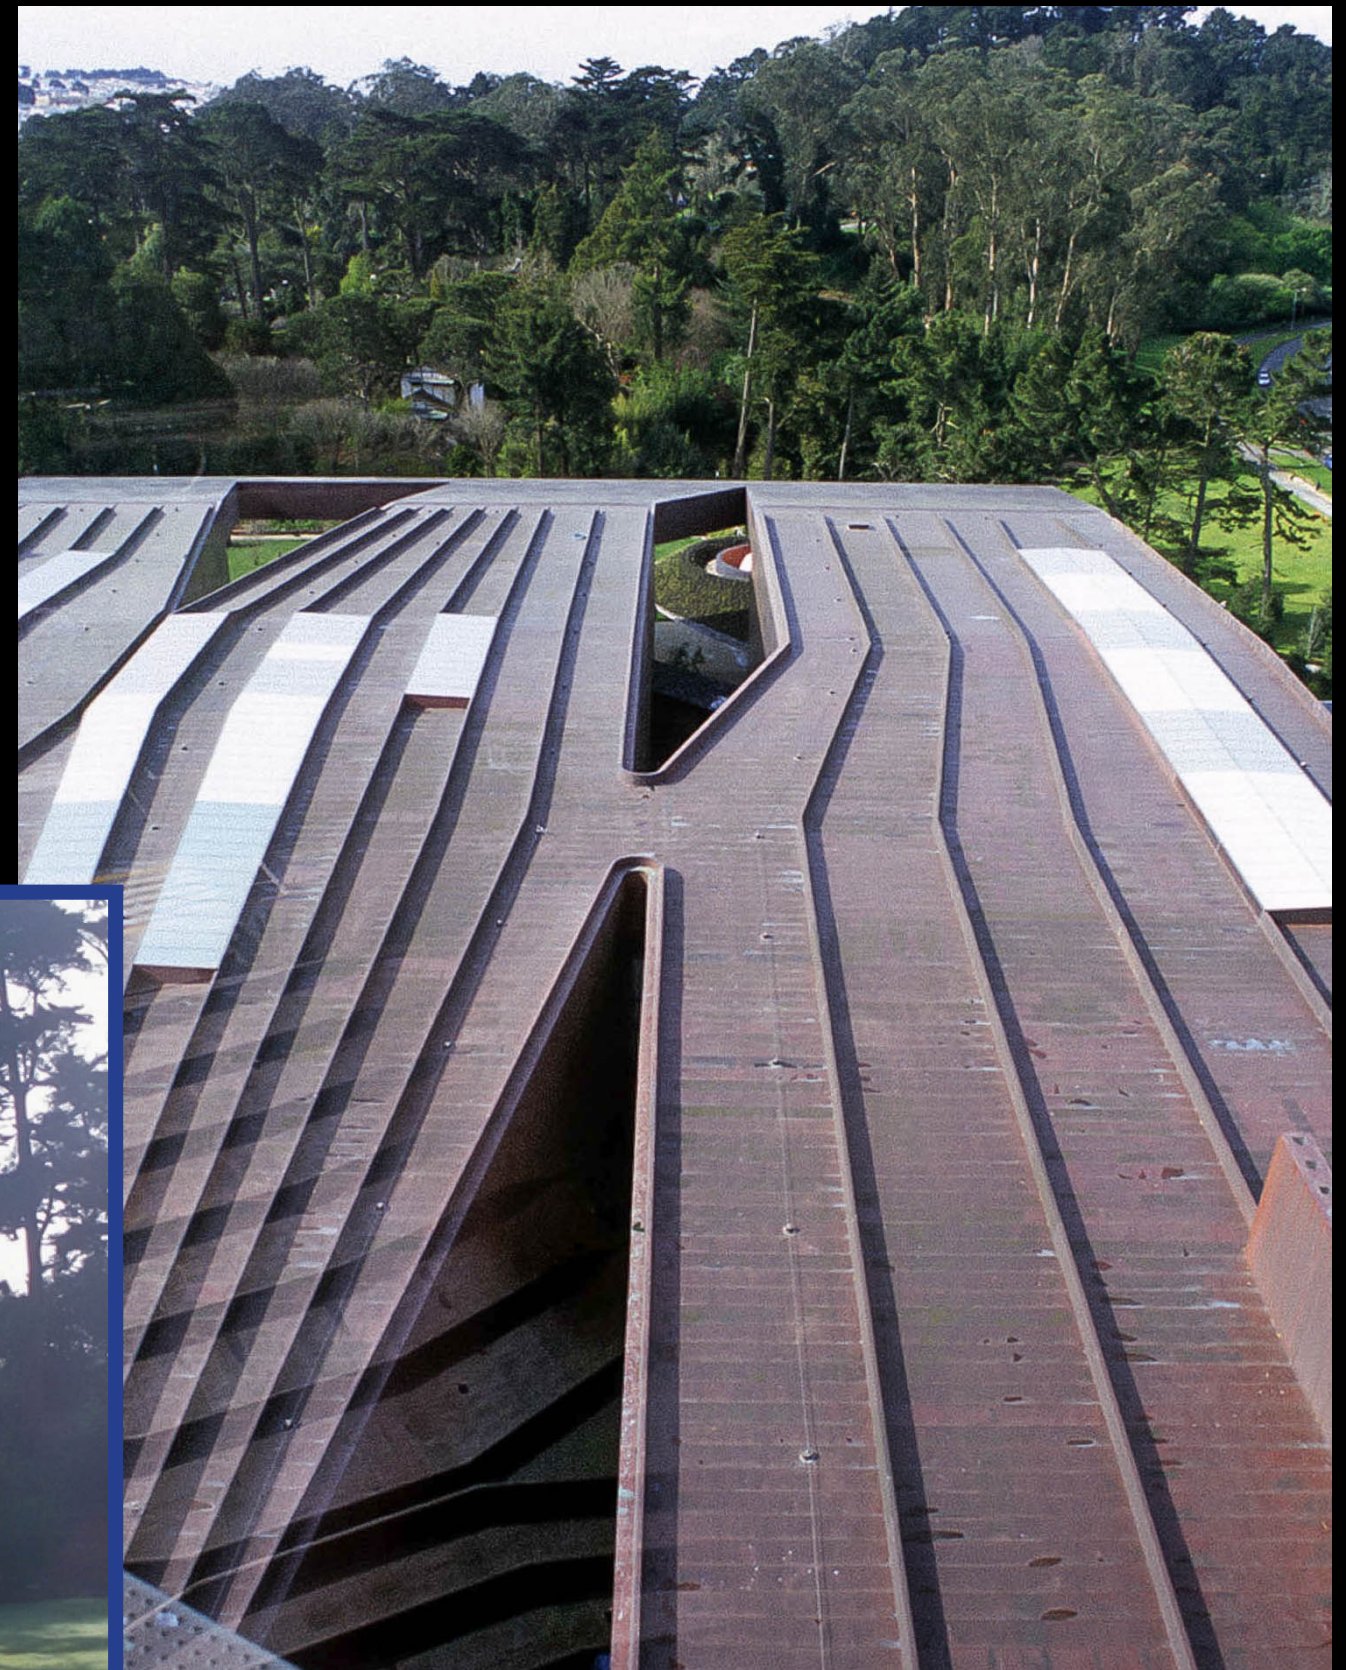

Larry Speck