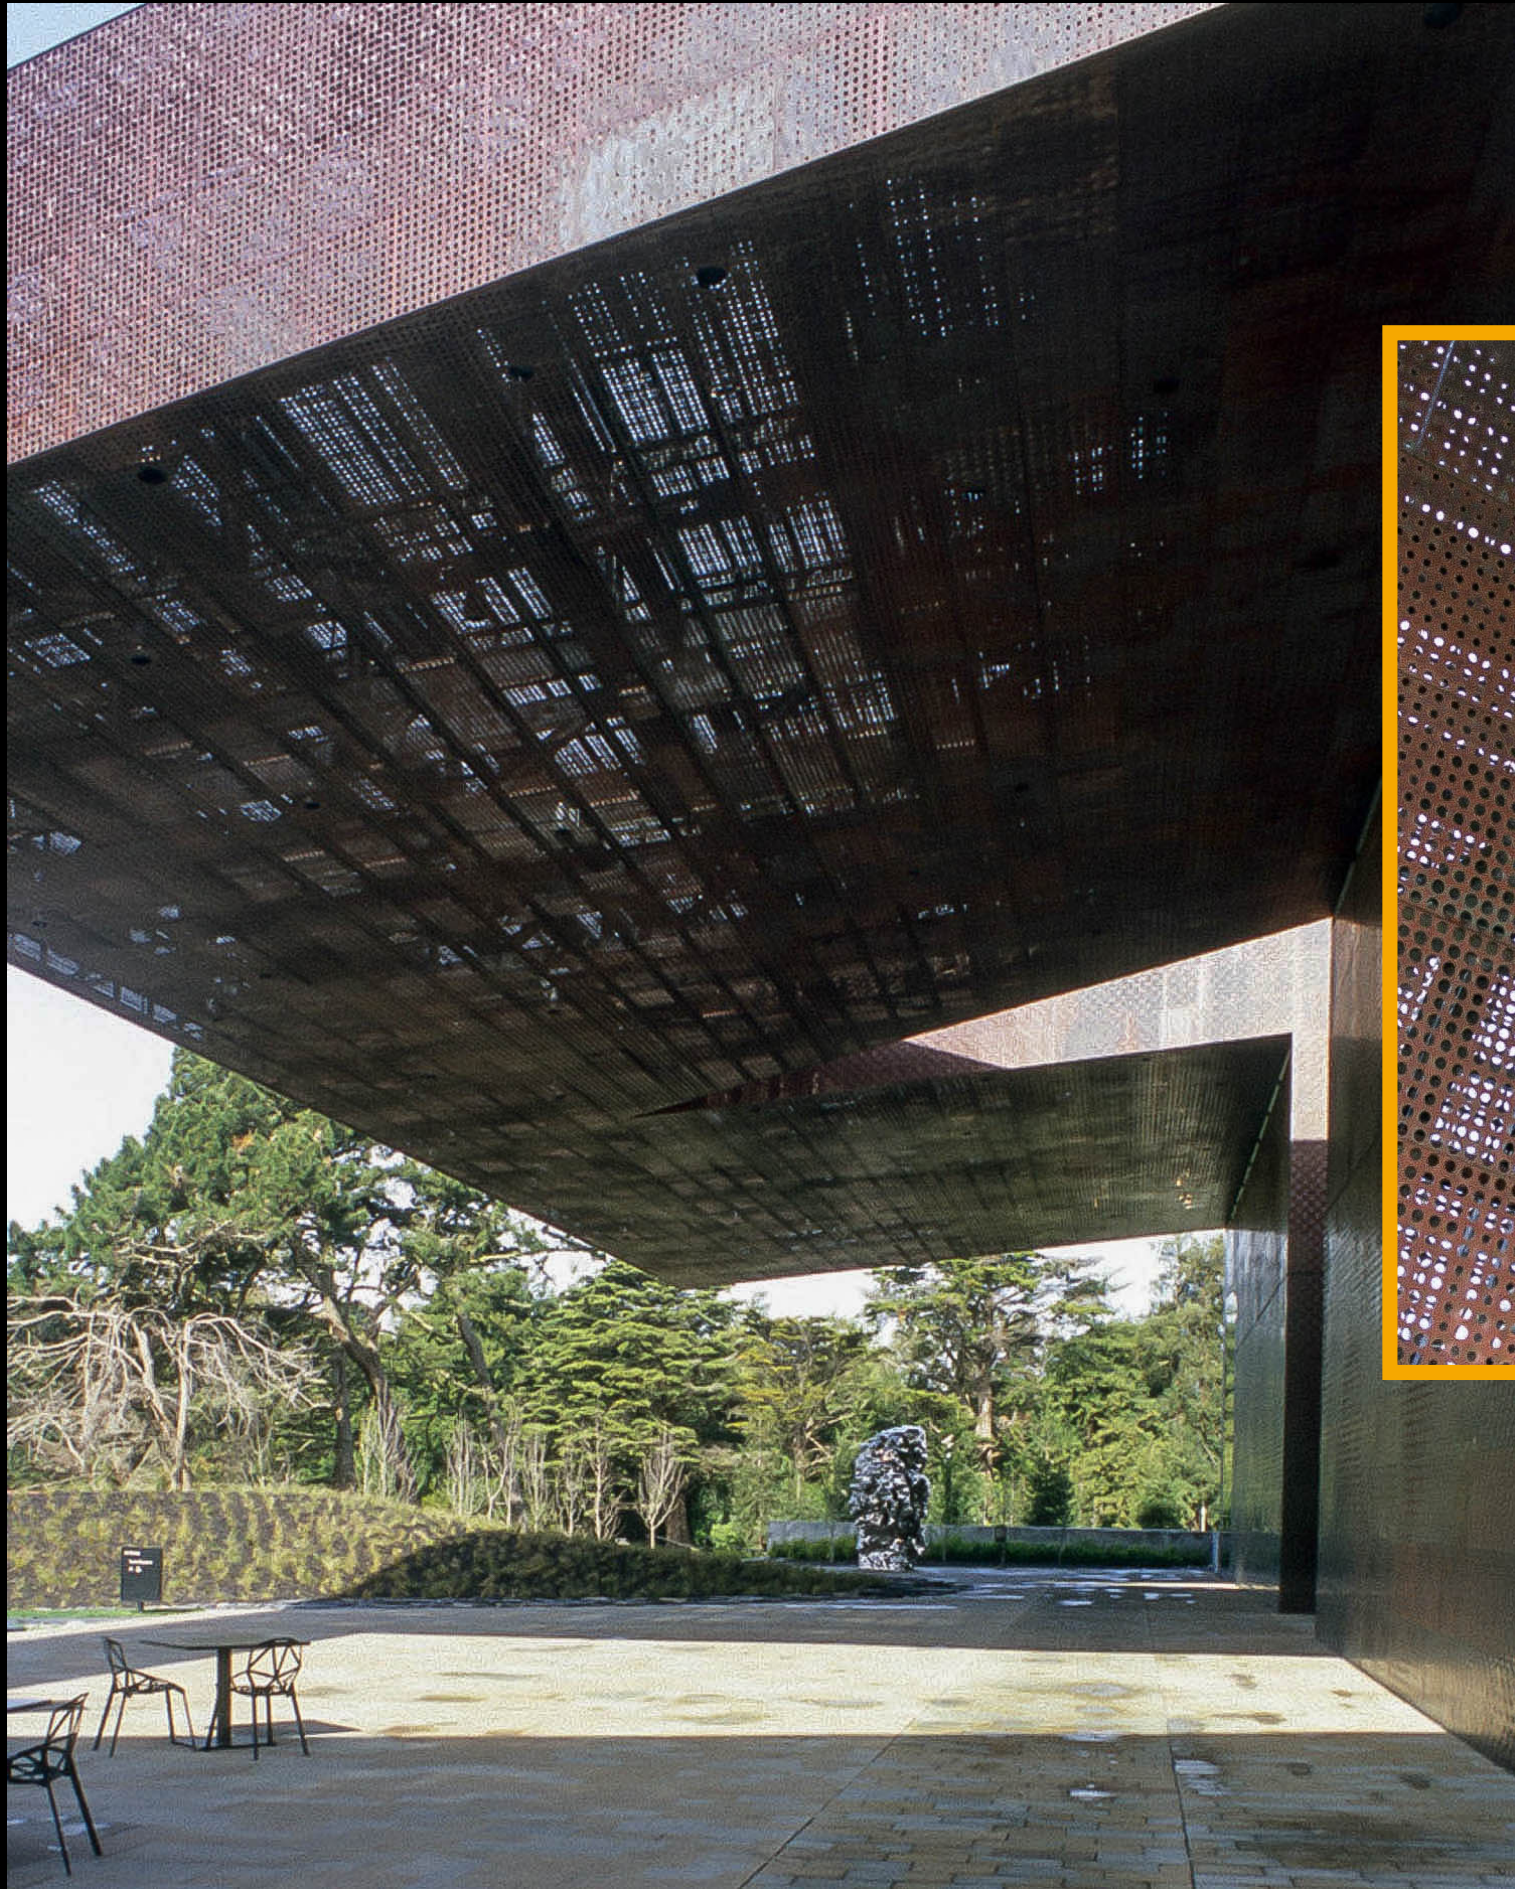

Larry Speck