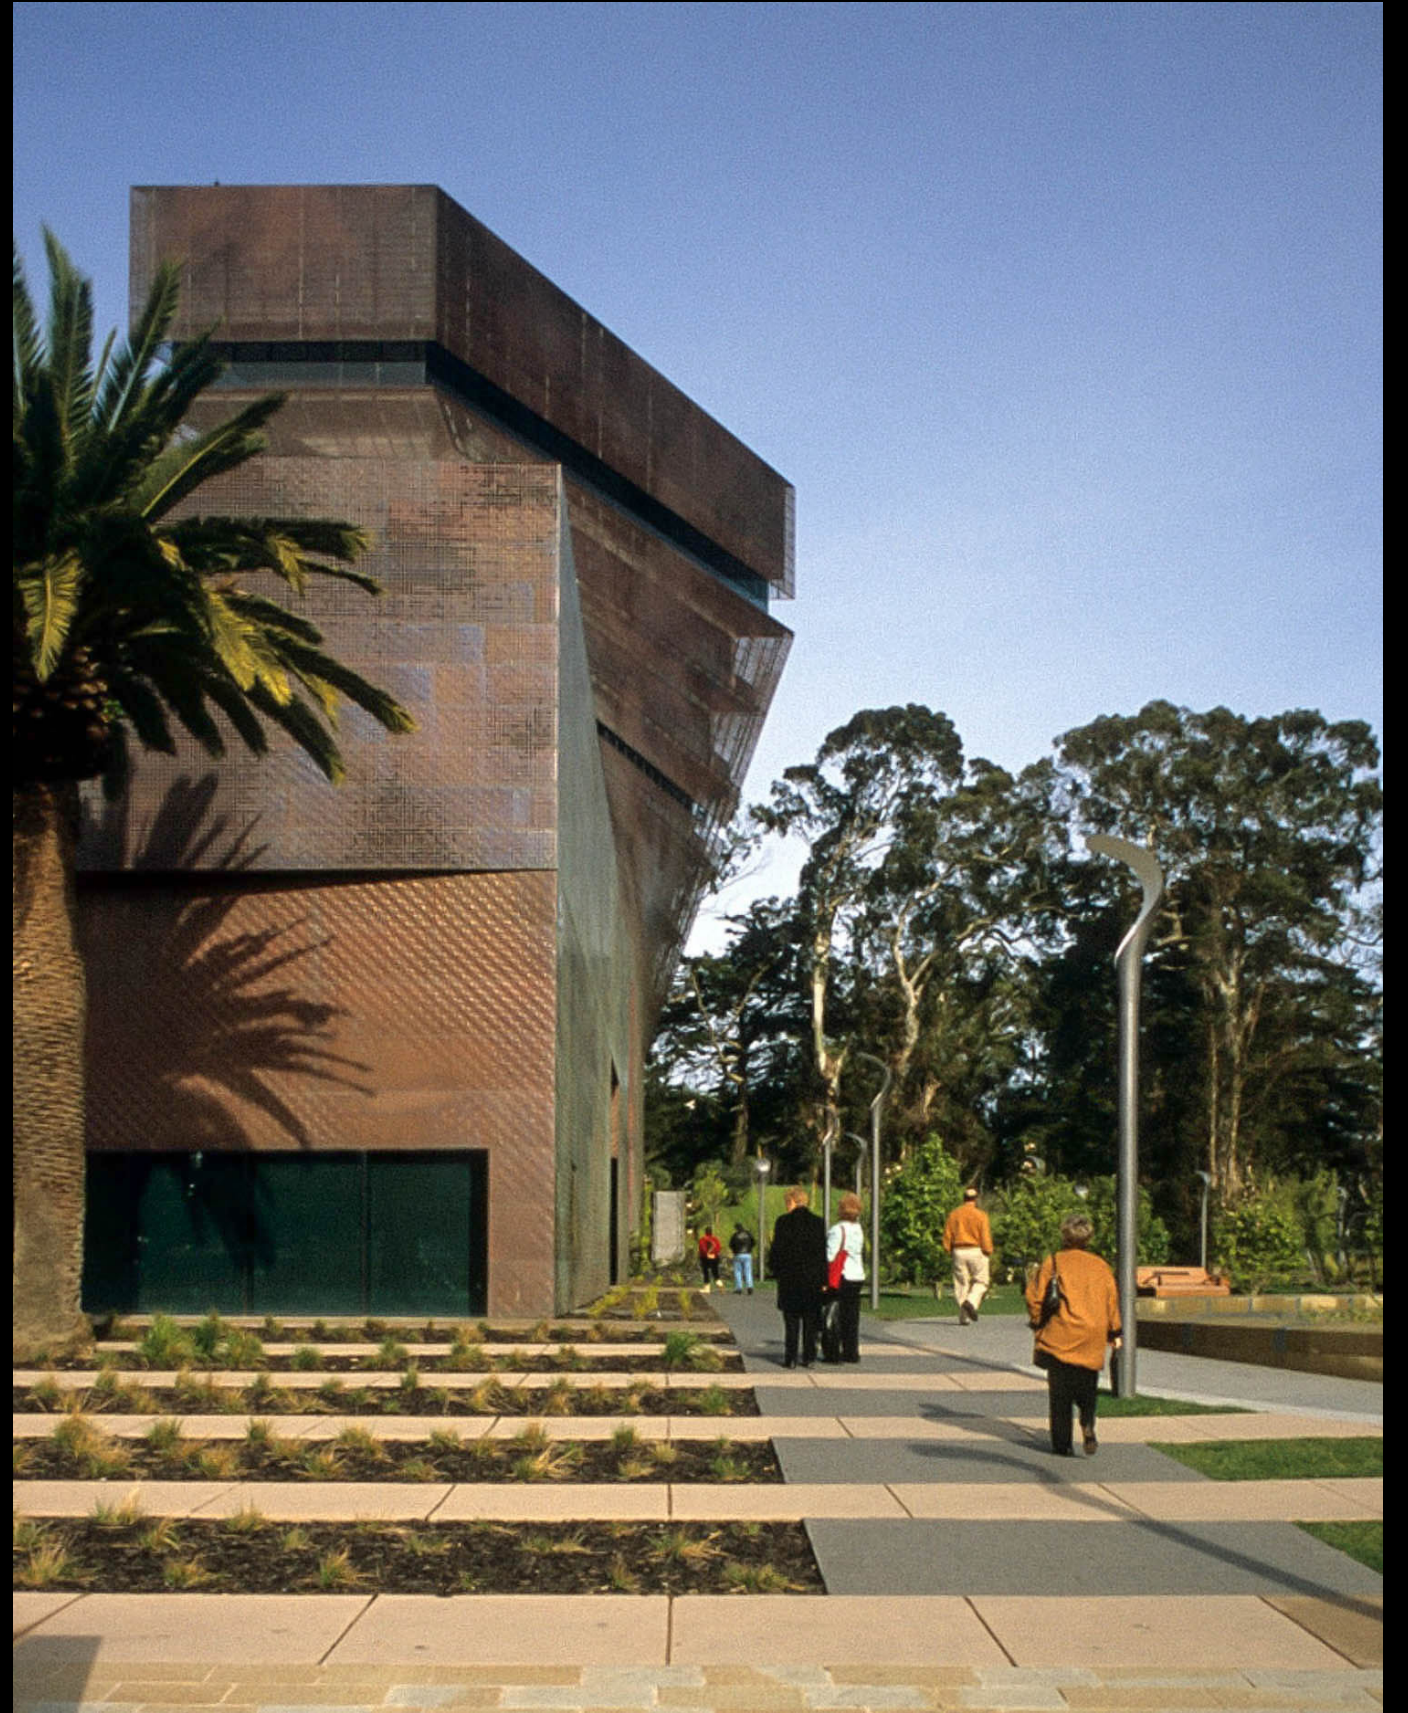

Larry Speck

Lafayette Park
Detroit, MI
Mies van der Rohe
1963

LAFAYETTE PARK

- KEY:
TWENTY ONE STORY APARTMENT BUILDING A
TWO STORY TOWNHOUSES B
ONE STORY ROWHOUSES C
PARKING STRUCTURE D
NEIGHBORHOOD SHOPPING CENTER E
PUBLIC PARK F
PUBLIC SCHOOL G