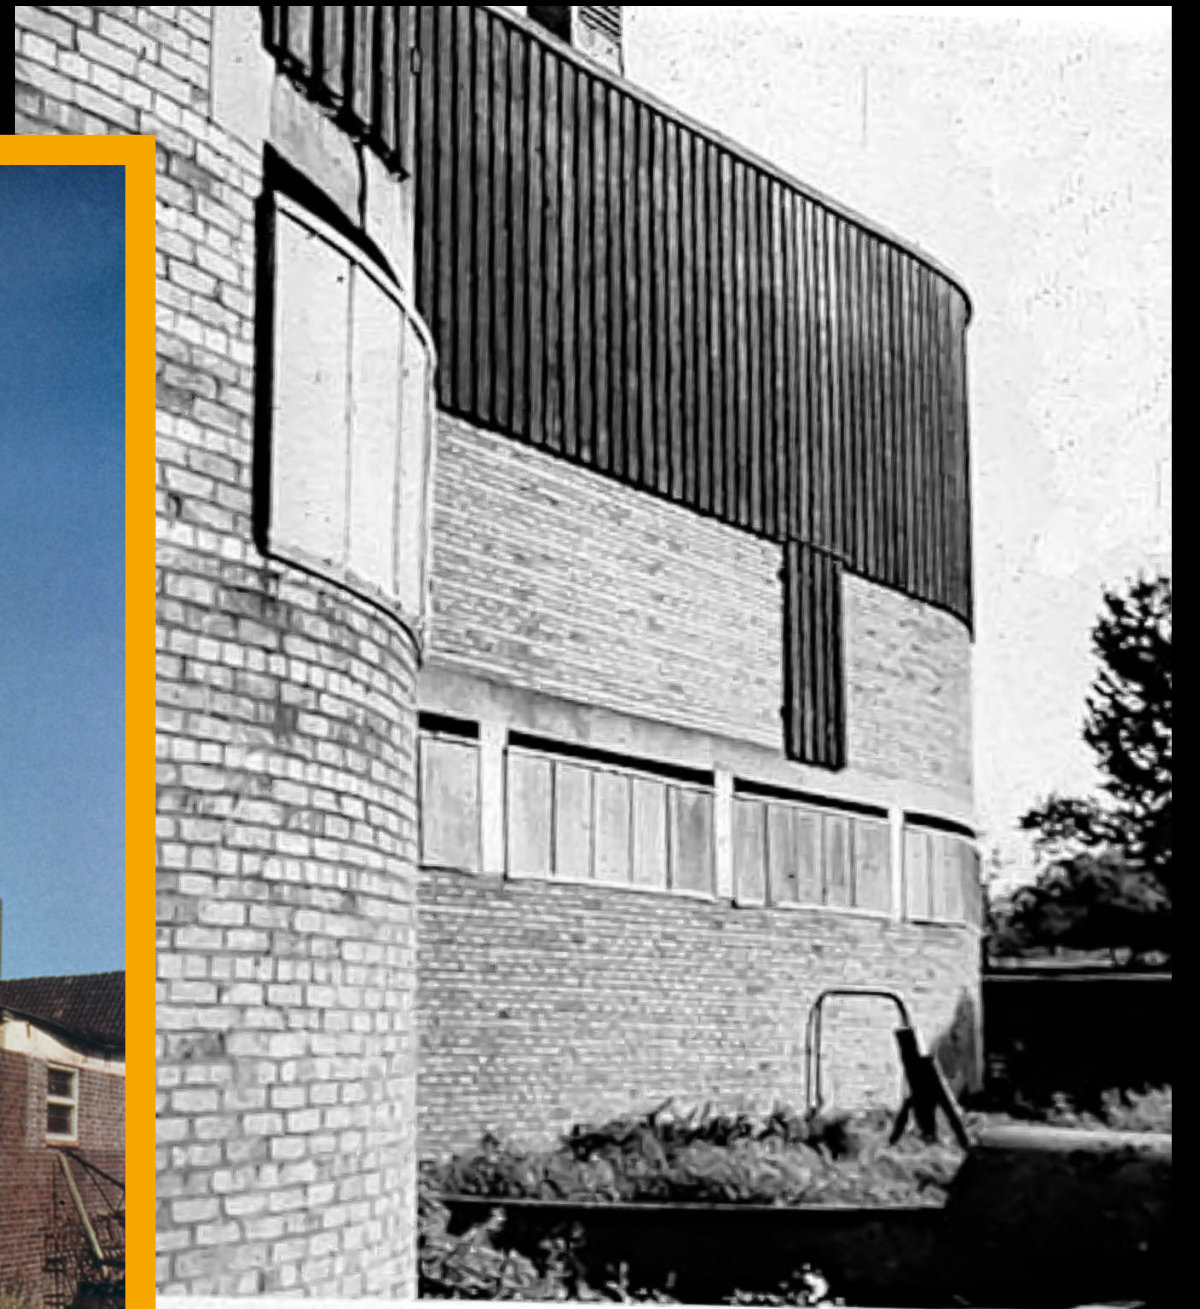

Gut Garkau farm estate, Lübeck
 (1924-25) by Hugo Häring. Plan
 A House
 B Granary
 C Pigsty
 D Stables
 E Cattle shed
 F Dungheap
 G Wagon and tool sheds
 H Hen-house
 J Lake (Ponitzer See)

<https://www.architectural-review.com/>