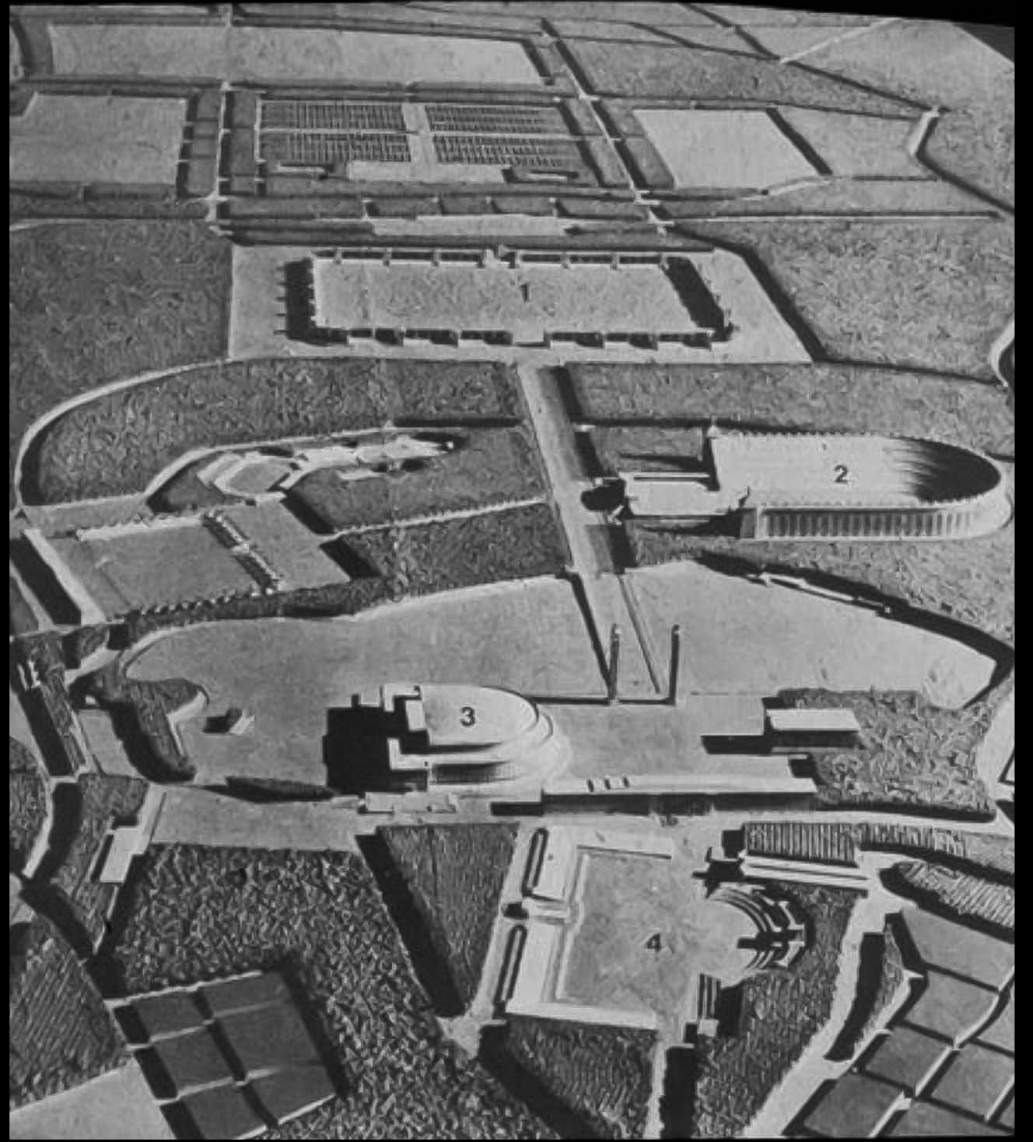

<https://rarehistoricalphotos.com/>

<https://rarehistoricalphotos.com/>

<https://rarehistoricalphotos.com/>

<https://rarehistoricalphotos.com/>

Nazi Party Rally Grounds

Nuremberg, Germany

Albert Speer

1937-1943