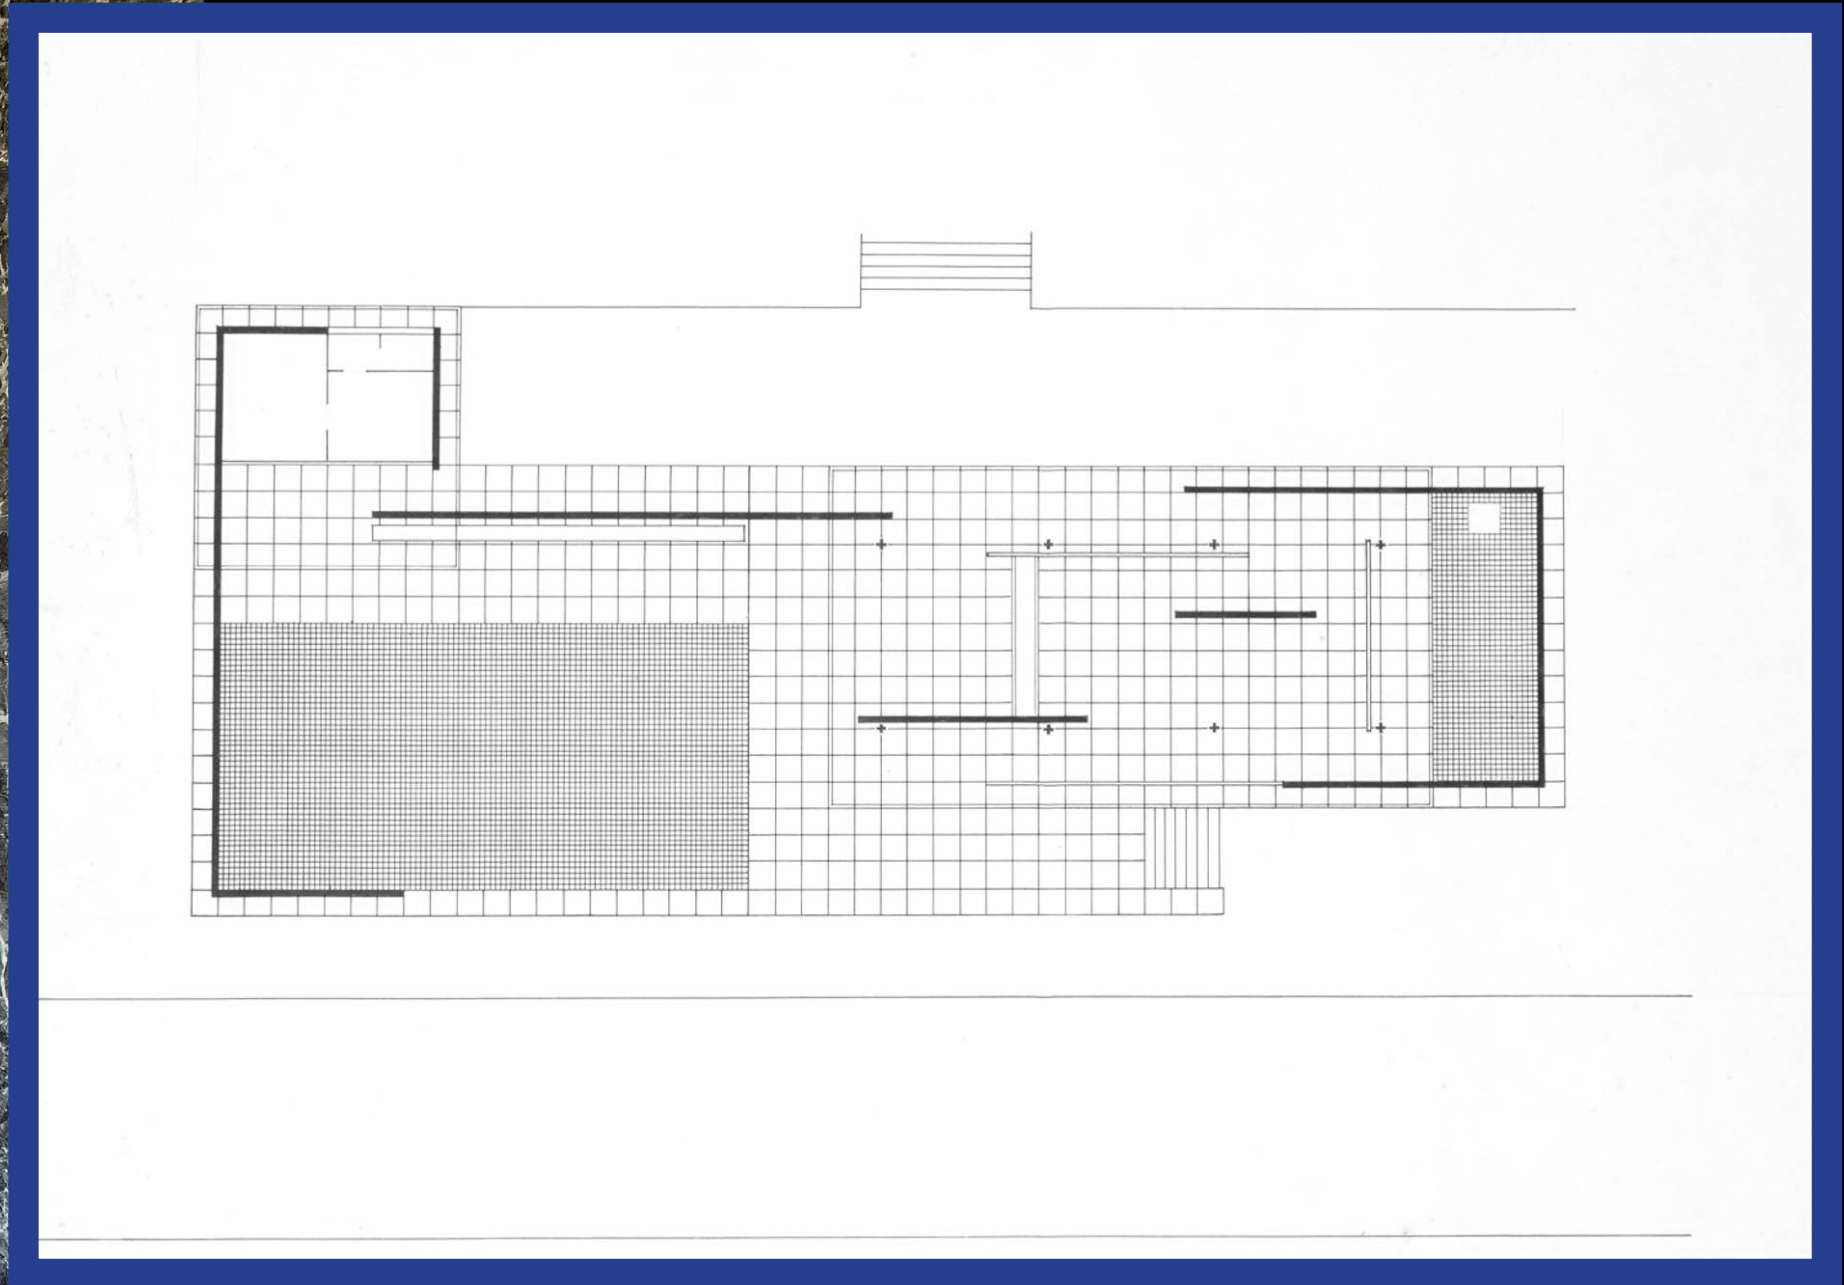

<https://www.moma.org/>