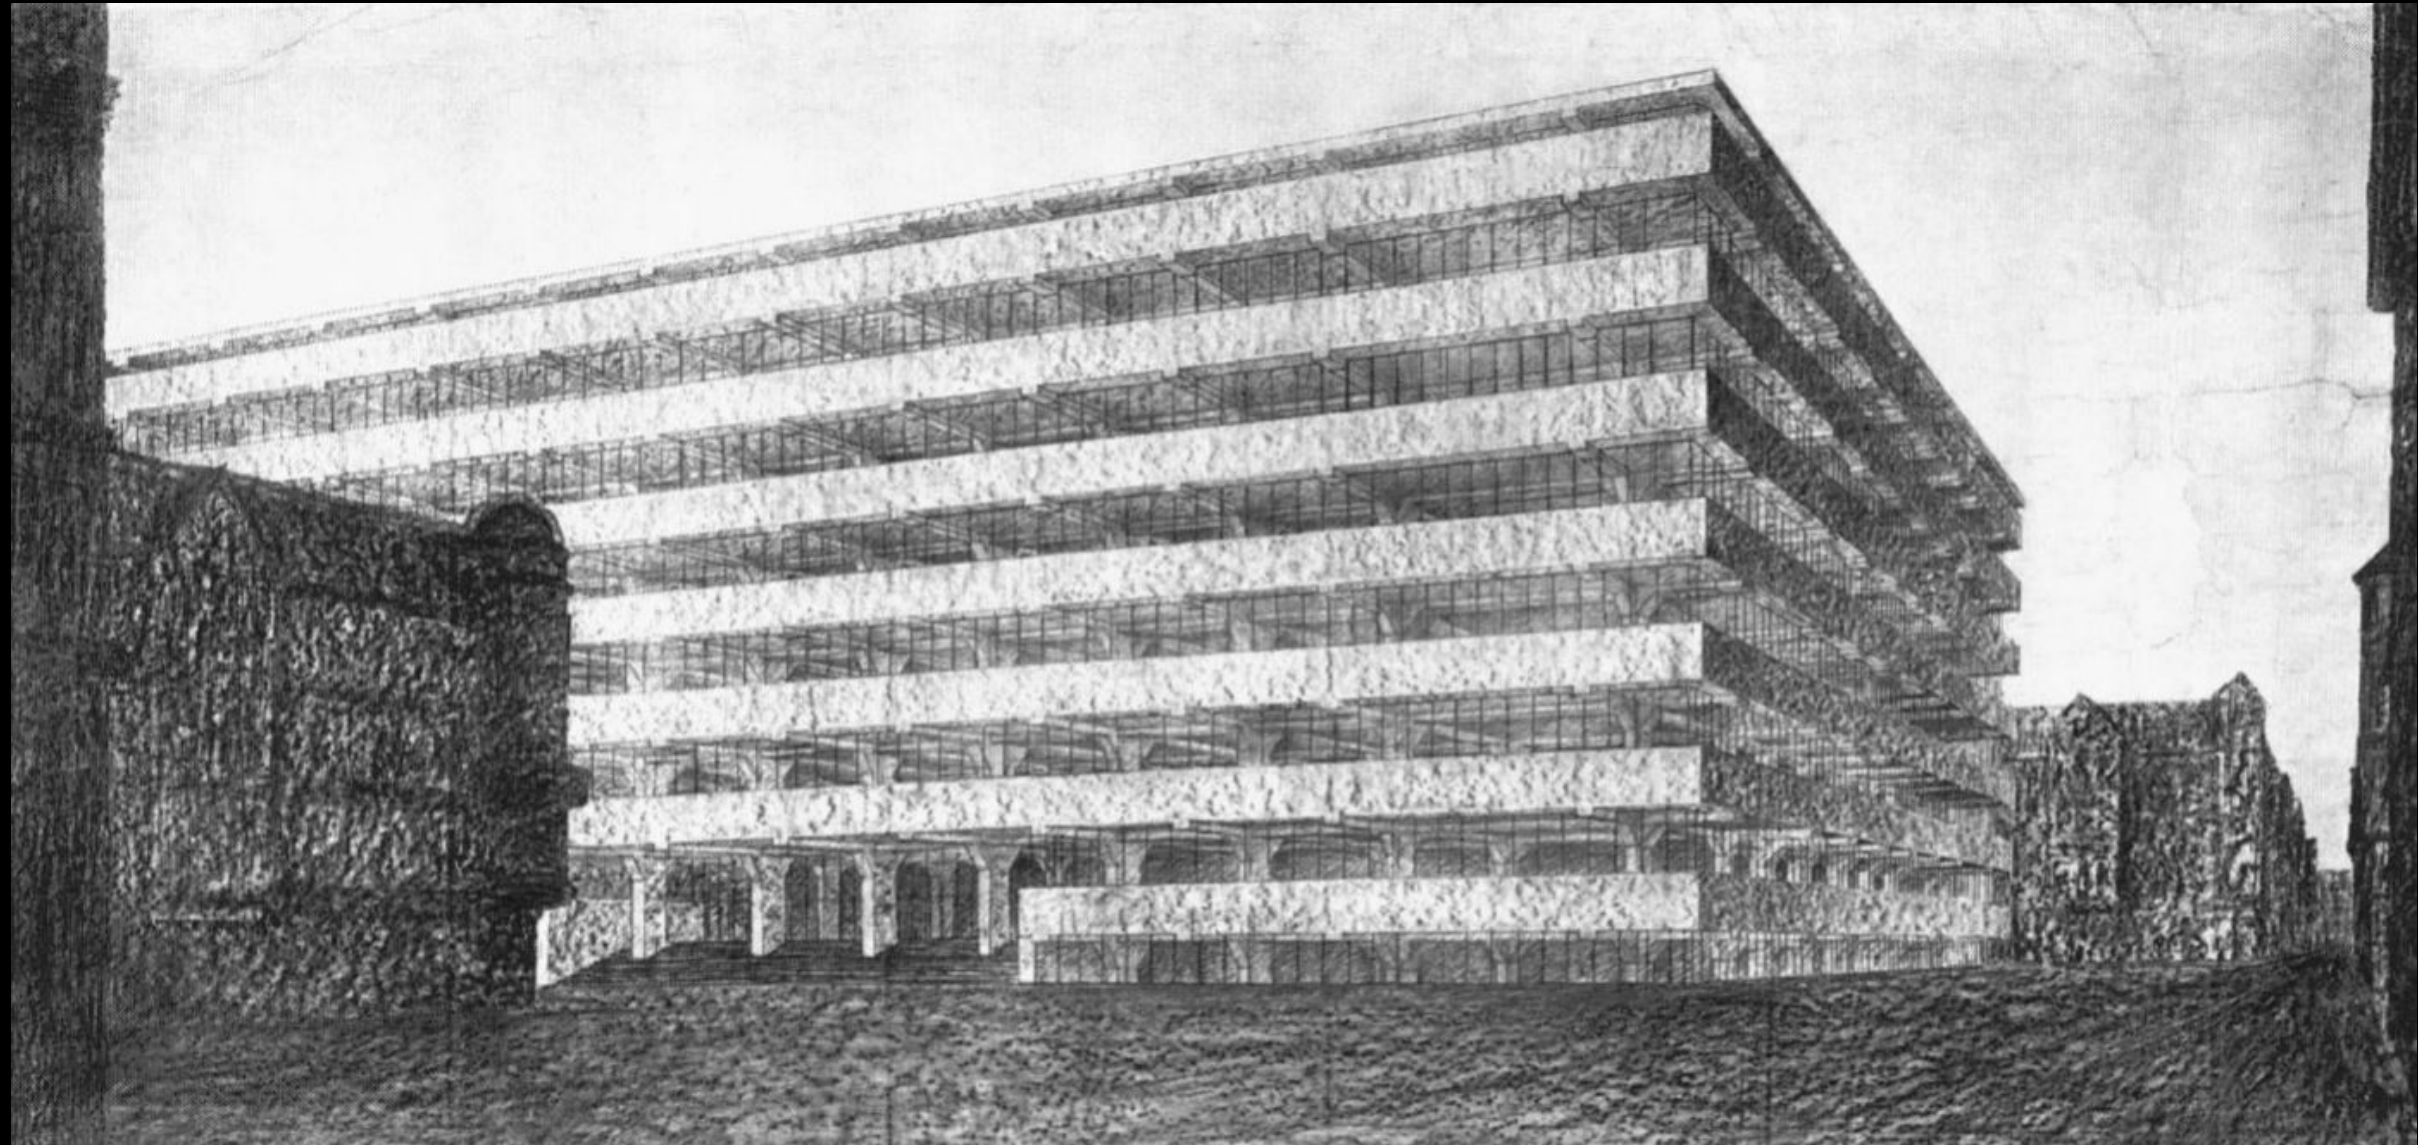

Gut Garkau farm estate, Lübeck
 (1924-25) by Hugo Häring. Plan
 A House
 B Granary
 C Pigsty
 D Stables
 E Cattle shed
 F Dungheap
 G Wagon and tool sheds
 H Hen-house
 J Lake (Ponitzer See)

<https://www.architectural-review.com/>