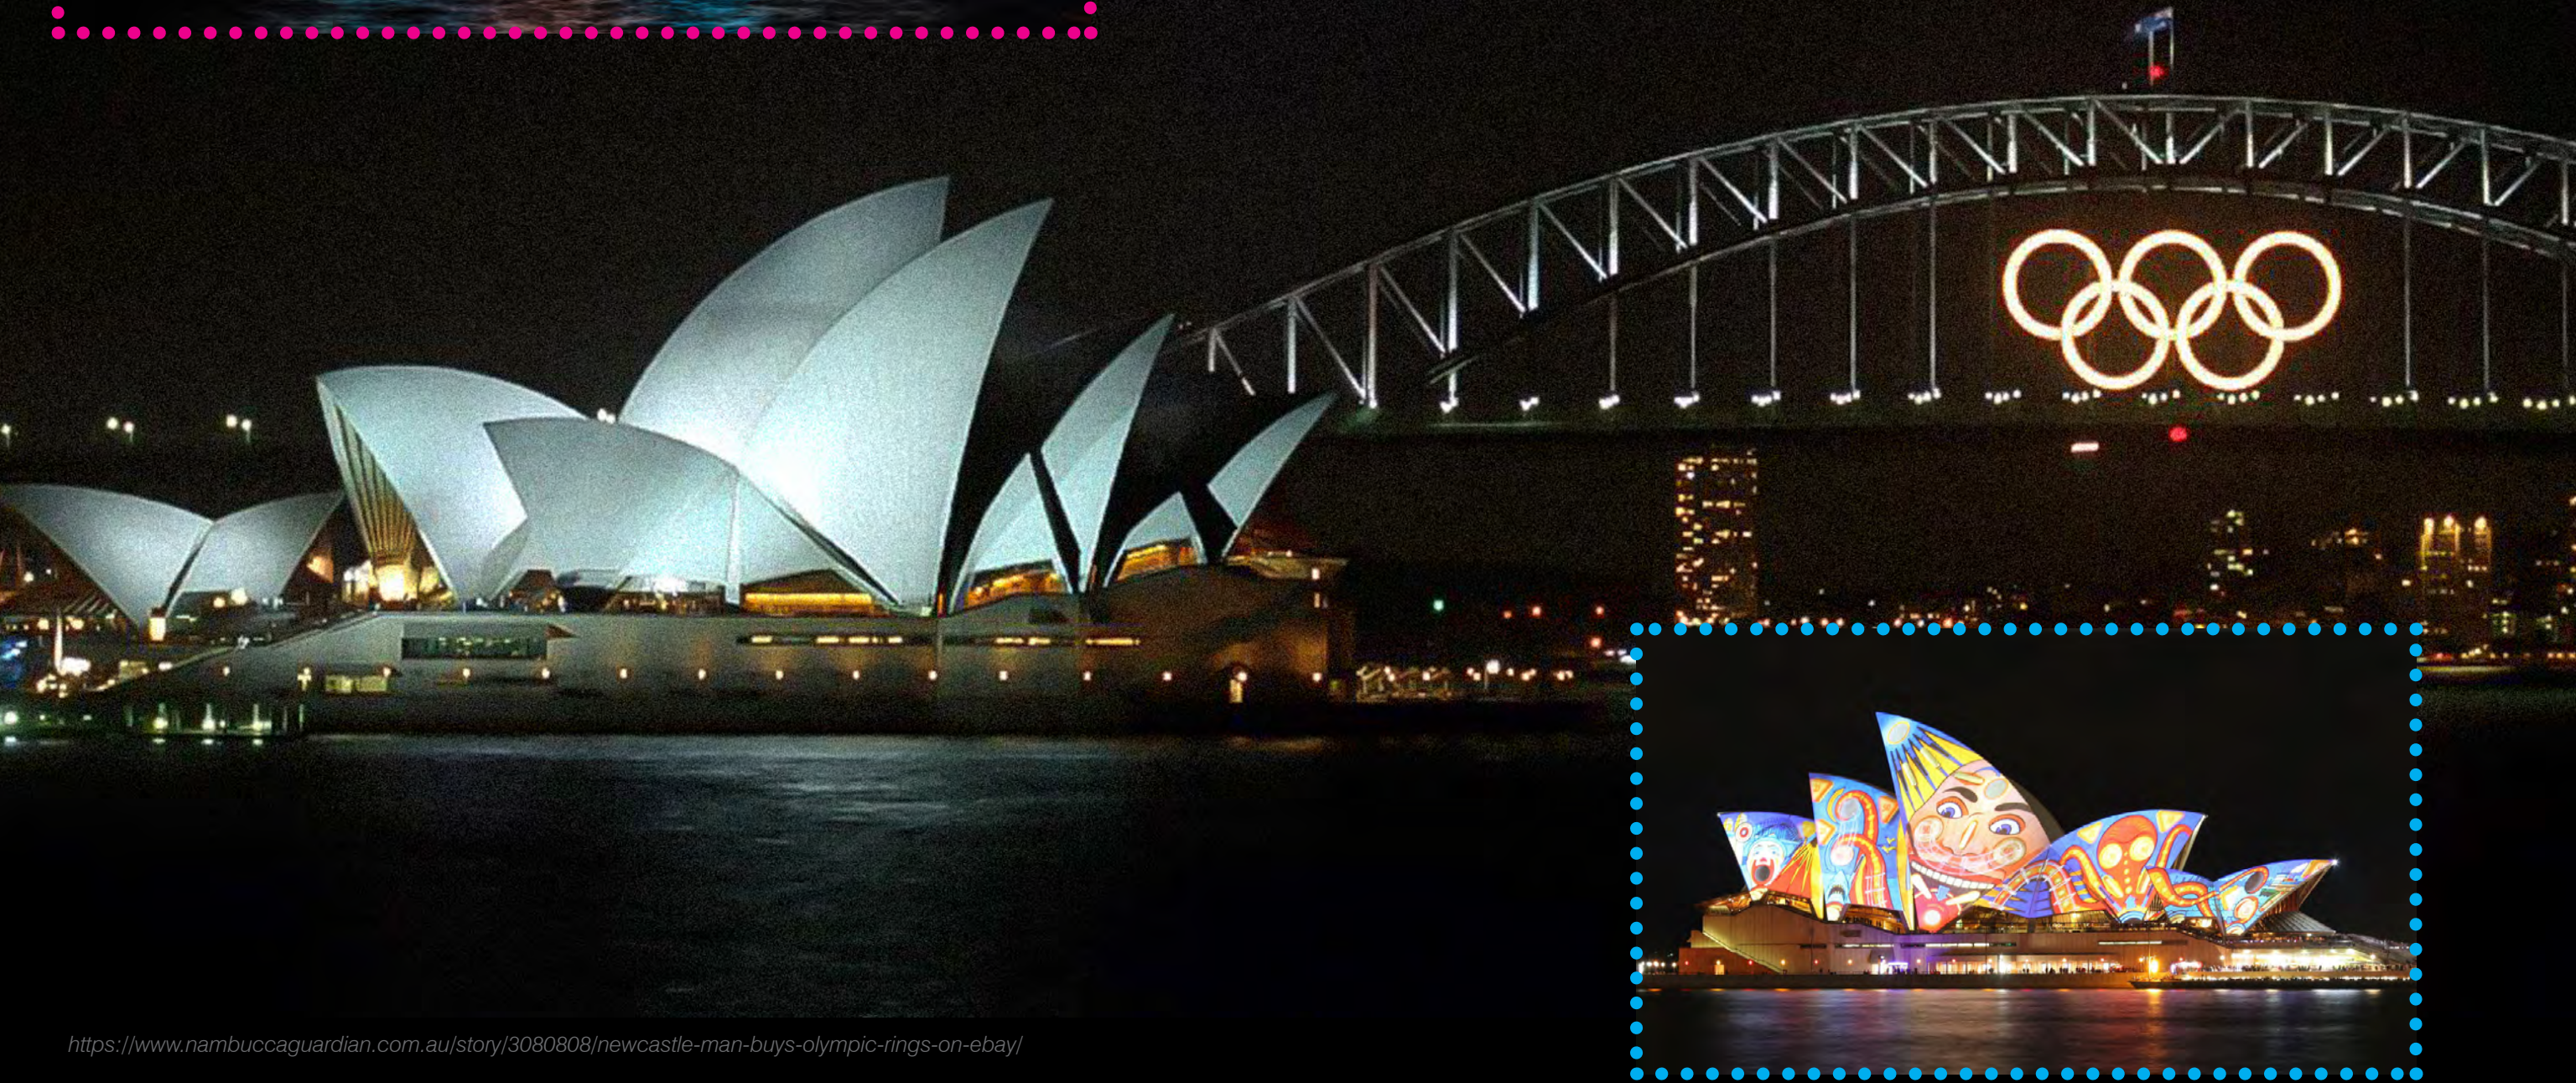

Larry Speck

Larry Speck

Larry Speck

Opera House
Sydney, Australia
Jorn Utzon
1956-1973

Larry Speck

Larry Speck

Larry Speck

<https://cfileonline.org/wp-content/uploads/2013/11/Jorn-Utzon-Sydney-Opera-House-5.jpg>